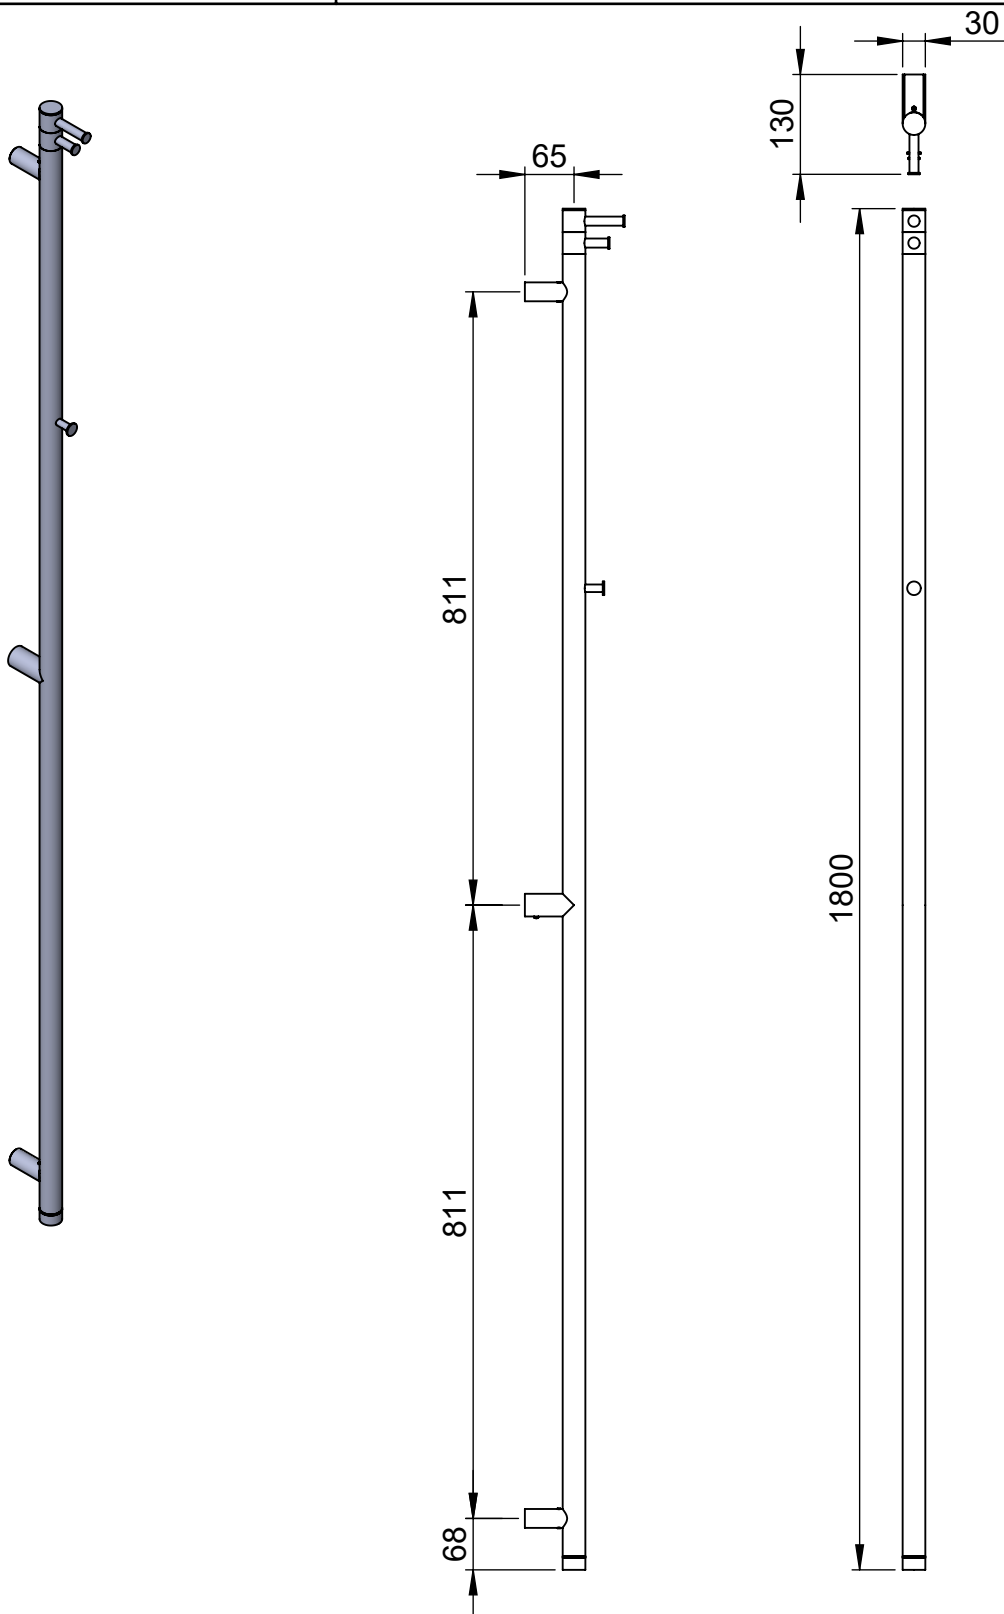

Simplicity II EL040 1800x30

Height: 1800
Width: 30
Depth: 130
Weight HO: kg
EO: kg

Tube ϕ : 30
Pipe Centres: n/a
Elec. element if specified: 52-55
Output @ 50°C Δ T Watts: n/a
BTUs: n/a

All dimensions in millimetres

Manufactured from 1.4301/X5CrNi18-10 stainless steel

Vogue UK Ltd. reserve the right to alter specifications without prior notice.
ALL MEASUREMENTS ARE NOMINAL DIMENSIONS ONLY, AND ARE NOT BINDING.

SCALE 1:10