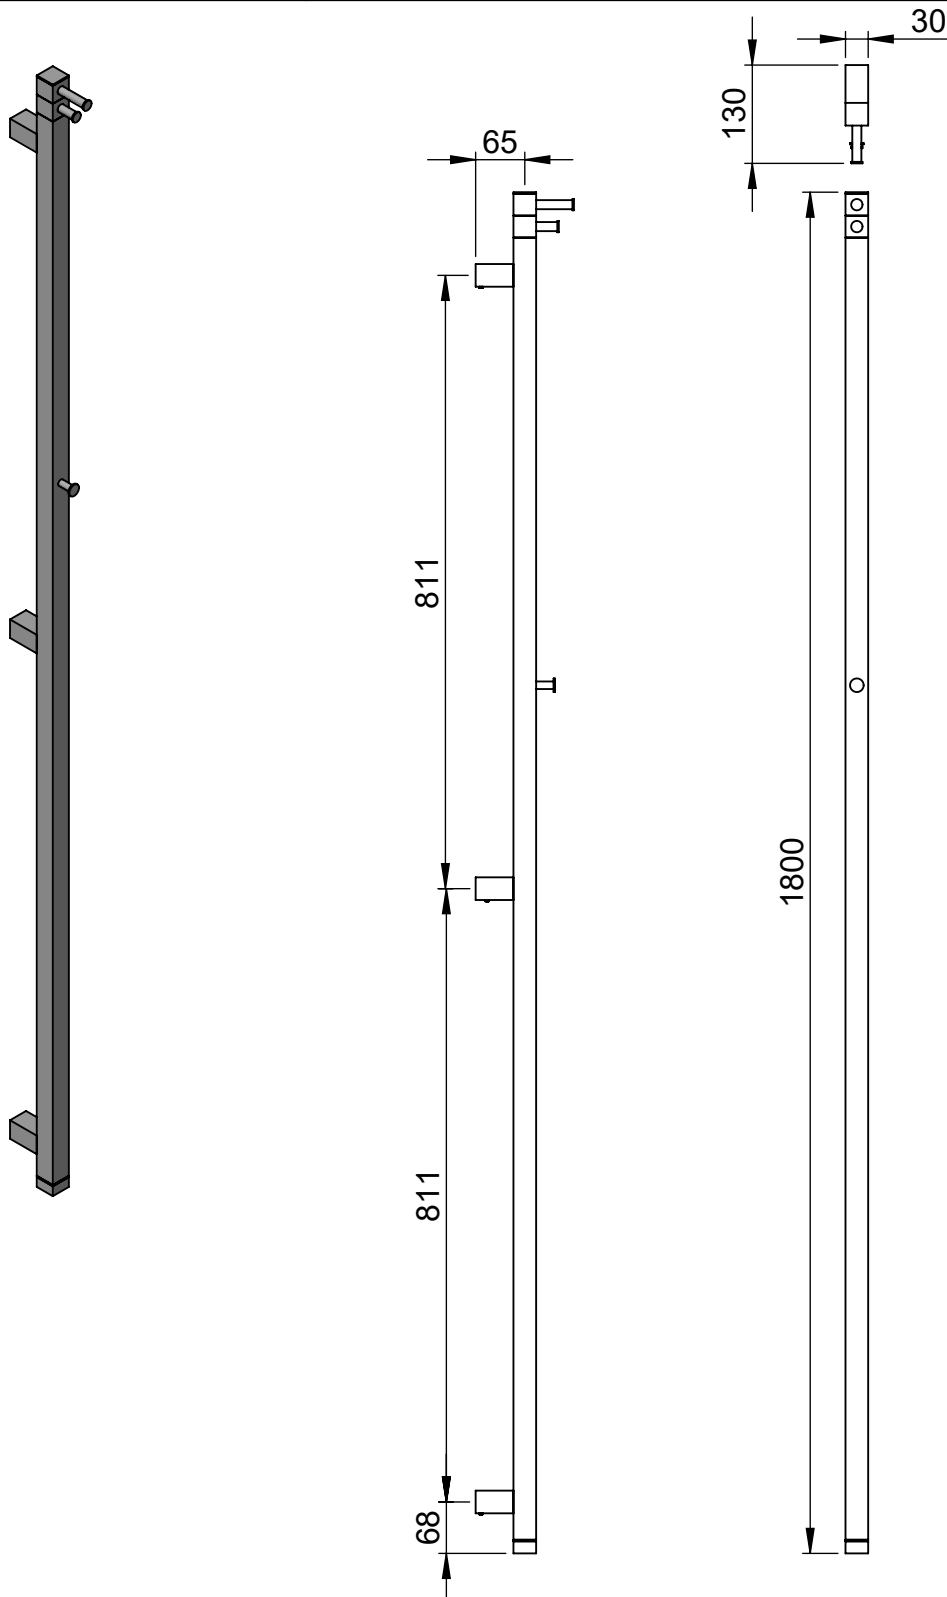

Simplicity II Cube

EL045

1800x30

Height: 1800
 Width: 30
 Depth: 130
 Weight HO: kg
 EO: kg

Tube ϕ : 30sq
 Pipe Centres: n/a
 Elec. element if specified: 64-68
 Output @ 50°C Δ T Watts: n/a
 BTUs: n/a

All dimensions in millimetres

Manufactured from 1.4301/X5CrNi18-10 stainless steel

Vogue UK Ltd. reserve the right to alter specifications without prior notice.
 ALL MEASUREMENTS ARE NOMINAL DIMENSIONS ONLY, AND ARE NOT BINDING.

SCALE 1:10