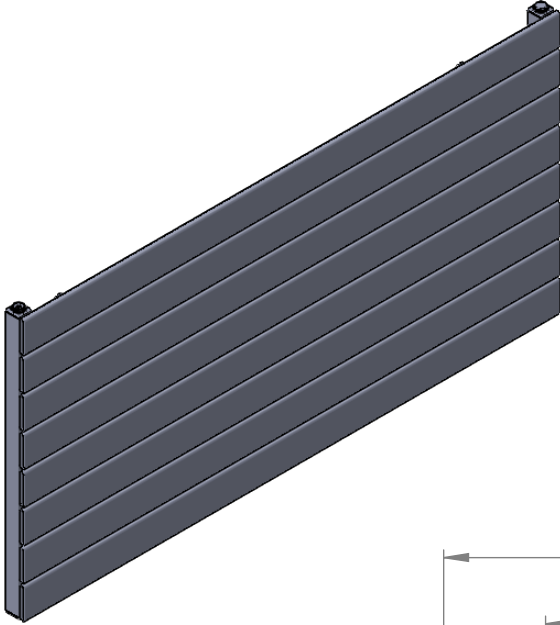

Flyline DR002 588x1200x75mm

Height: 588mm Tube ϕ : 30mm sq & 70x11mm
 Width: 1200mm Pipe Centres: 1170mm
 Depth: 75mm Elec. element if specified: N/A
 Weight HO: kg Output @ 50°C Δ T Watts: 1176W
 EO: kg BTUs: 4009

All dimensions in millimetres

Manufactured from Aluminium

Vogue UK Ltd. reserve the right to alter specifications without prior notice.
 ALL MEASUREMENTS ARE NOMINAL DIMENSIONS ONLY, AND ARE NOT BINDING.