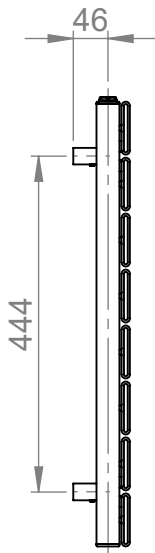

Flyline DR002 588x1200x75mm

Height: 588mm Tube ϕ : 30mm sq & 70x11mm
 Width: 1200mm Pipe Centres: 1170mm
 Depth: 75mm Elec. element if specified: N/A
 Weight HO: kg Output @ 50°C Δ T Watts: 1176W
 EO: kg BTUs: 4009

All dimensions in millimetres

Manufactured from Aluminium

Vogue UK Ltd. reserve the right to alter specifications without prior notice.
 ALL MEASUREMENTS ARE NOMINAL DIMENSIONS ONLY, AND ARE NOT BINDING.