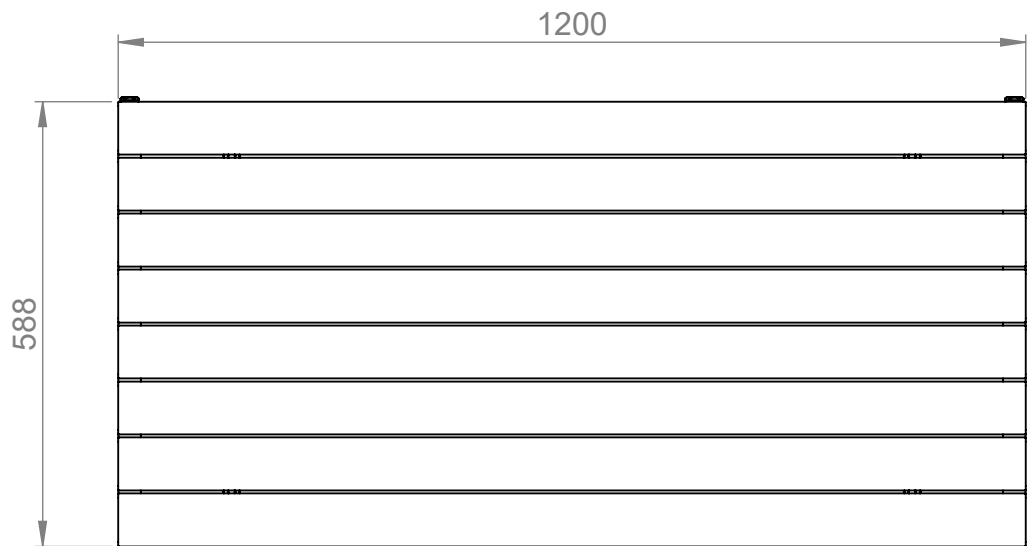

Flyline DR002 588x1200x75mm

Height: 588mm Tube ϕ : 30mm sq & 70x11mm
 Width: 1200mm Pipe Centres: 1170mm
 Depth: 75mm Elec. element if specified: N/A
 Weight HO: kg Output @ 50°C Δ T Watts: 1176W
 EO: kg BTUs: 4009

All dimensions in millimetres

Manufactured from Aluminium

Vogue UK Ltd. reserve the right to alter specifications without prior notice.
 ALL MEASUREMENTS ARE NOMINAL DIMENSIONS ONLY, AND ARE NOT BINDING.