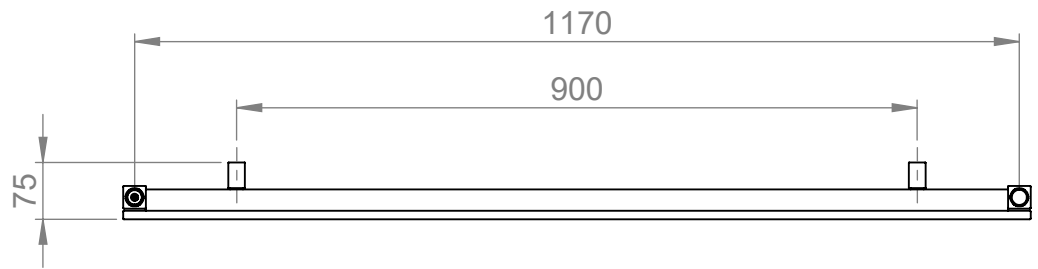

Flyline DR002 588x1200x75mm

Height: 588mm Tube ϕ : 30mm sq & 70x11mm
 Width: 1200mm Pipe Centres: 1170mm
 Depth: 75mm Elec. element if specified: N/A
 Weight HO: kg Output @ 50°C Δ T Watts: 1176W
 EO: kg BTUs: 4009

All dimensions in millimetres

Manufactured from Aluminium

Vogue UK Ltd. reserve the right to alter specifications without prior notice.
 ALL MEASUREMENTS ARE NOMINAL DIMENSIONS ONLY, AND ARE NOT BINDING.