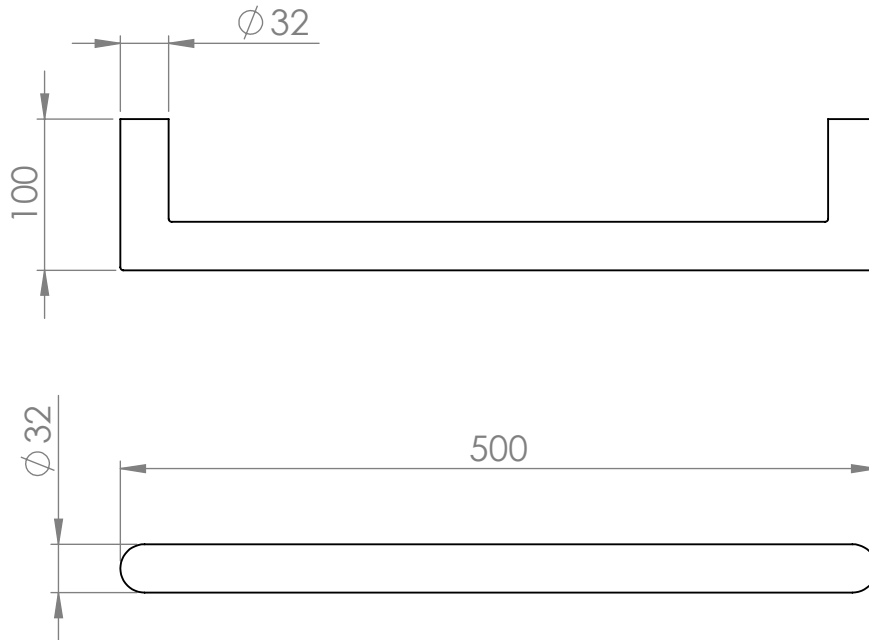

ELTB12V - Round 32x500x100mm

Height: 32mm
Width: 500mm
Depth: 100mm

Tube ϕ : 32mm
Elec. element if specified: 10W

VOGUE UK
TOWEL WARMERS & RADIATORS

Manufactured from Stainless Steel

Detail view of wall fixings
1:2 Scale

Vogue UK Ltd. reserve the right to alter specifications without prior notice.
ALL MEASUREMENTS ARE NOMINAL DIMENSIONS ONLY, AND ARE NOT BINDING.

Strawberry Lane Industrial Estate
Willenhall, West Midlands WV13 3RS