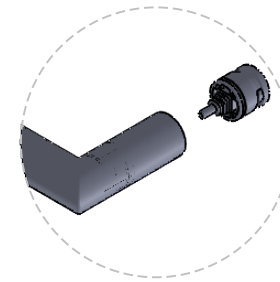

ELTB12V - Round 32x500x100mm

Height: 32mm
Width: 500mm
Depth: 100mm

Tube ϕ : 32mm
Elec. element if specified: 10W

VOGUE UK
TOWEL WARMERS & RADIATORS

Manufactured from Stainless Steel

Detail view of wall fixings
1:2 Scale