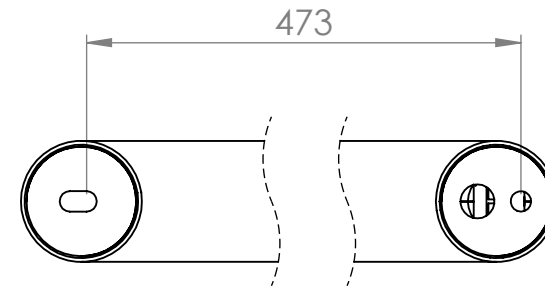

ELTB12V - Round 32x500x100mm

Height: 32mm
Width: 500mm
Depth: 100mm

Tube ϕ : 32mm
Elec. element if specified: 10W

VOGUE UK
TOWEL WARMERS & RADIATORS

Manufactured from Stainless Steel

Detail view of wall fixings
1:2 Scale

Vogue UK Ltd. reserve the right to alter specifications without prior notice.
ALL MEASUREMENTS ARE NOMINAL DIMENSIONS ONLY, AND ARE NOT BINDING.

Strawberry Lane Industrial Estate
Willenhall, West Midlands WV13 3RS