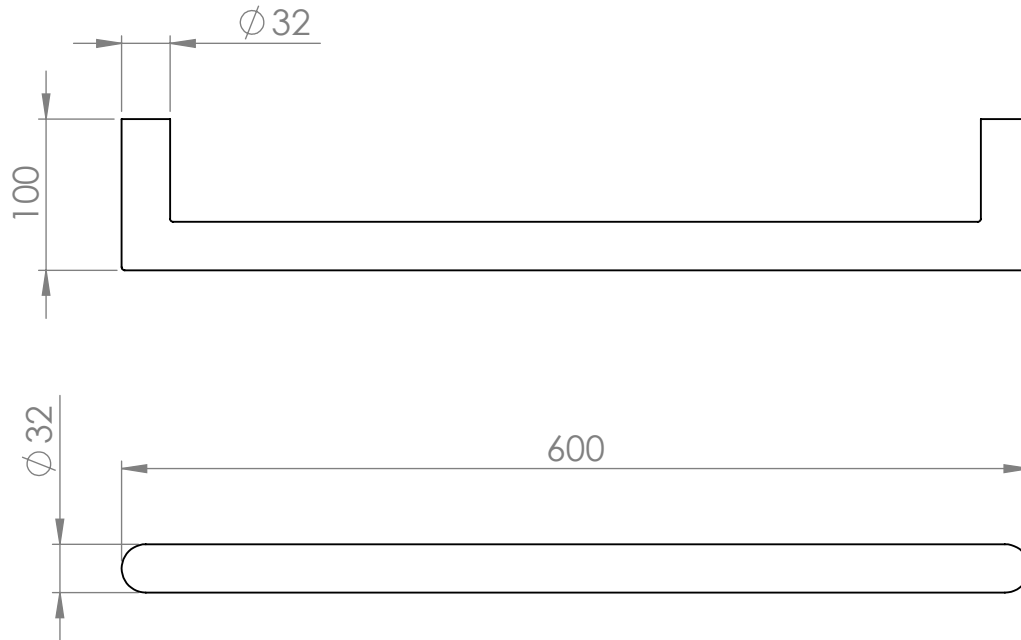

ELTB12V - Round 32x600x100mm

Height: 32mm
Width: 600mm
Depth: 100mm

Tube ϕ : 32mm
Elec. element if specified: 13W

VOGUE UK
TOWEL WARMERS & RADIATORS

Manufactured from Stainless Steel

Detail view of wall fixings
1:2 Scale

Vogue UK Ltd. reserve the right to alter specifications without prior notice.
ALL MEASUREMENTS ARE NOMINAL DIMENSIONS ONLY, AND ARE NOT BINDING.

Strawberry Lane Industrial Estate
Willenhall, West Midlands WV13 3RS