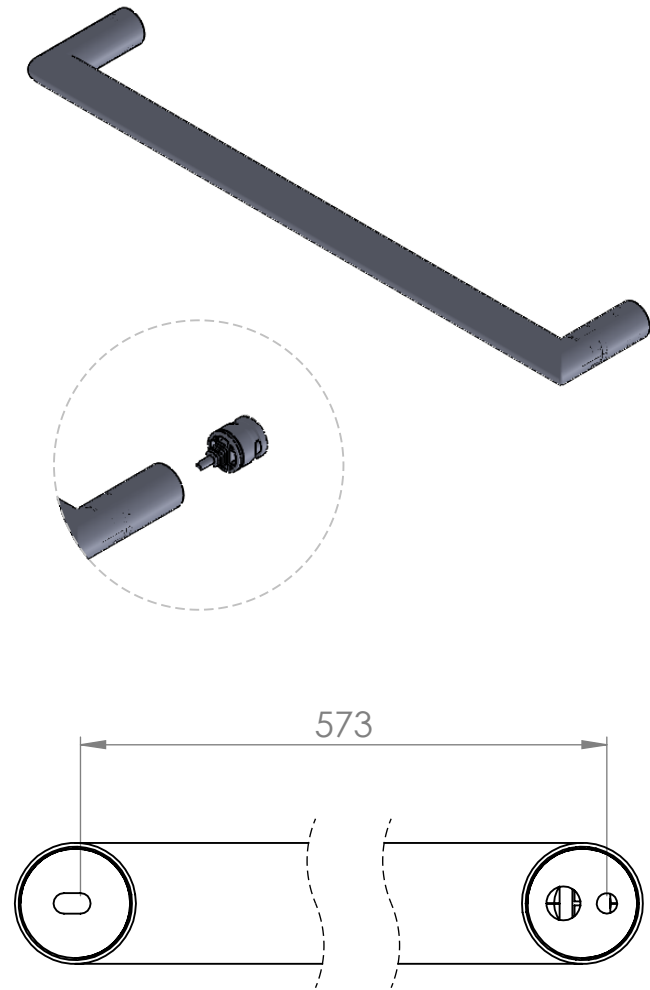

ELTB12V - Round 32x600x100mm

Height: 32mm
Width: 600mm
Depth: 100mm

Tube ϕ : 32mm
Elec. element if specified: 13W

VOGUE UK
TOWEL WARMERS & RADIATORS

Manufactured from Stainless Steel

Detail view of wall fixings
1:2 Scale

Vogue UK Ltd. reserve the right to alter specifications without prior notice.
ALL MEASUREMENTS ARE NOMINAL DIMENSIONS ONLY, AND ARE NOT BINDING.

Strawberry Lane Industrial Estate
Willenhall, West Midlands WV13 3RS