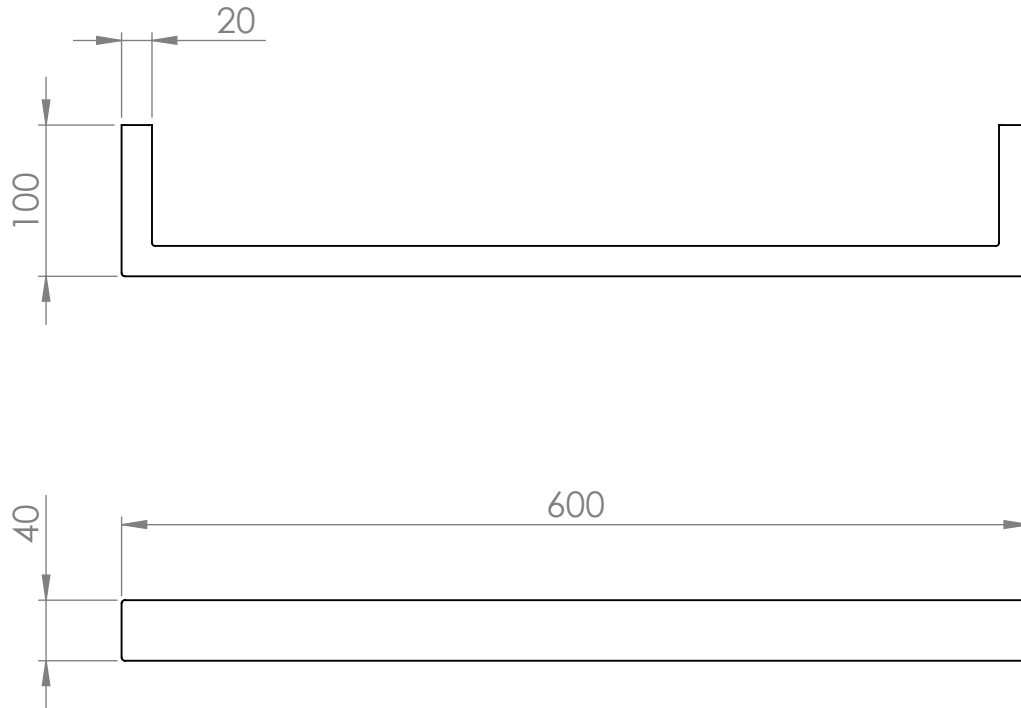

ELTB12V - Square 40x600x100mm

Height: 40mm
Width: 600mm
Depth: 100mm

Tube ϕ : 20x40mm
Elec. element if specified: 13W

Manufactured from Stainless Steel

Detail view of wall fixings
1:2 Scale

Vogue UK Ltd. reserve the right to alter specifications without prior notice.
ALL MEASUREMENTS ARE NOMINAL DIMENSIONS ONLY, AND ARE NOT BINDING.

Strawberry Lane Industrial Estate
Willenhall, West Midlands WV13 3RS

Tel: 01902 387000 Fax: 01902 387001
e-mail: sales@vogueuk.co.uk www.vogueuk.co.uk

ALL DIMENSIONS IN MILLIMETRES

SCALE 1:5