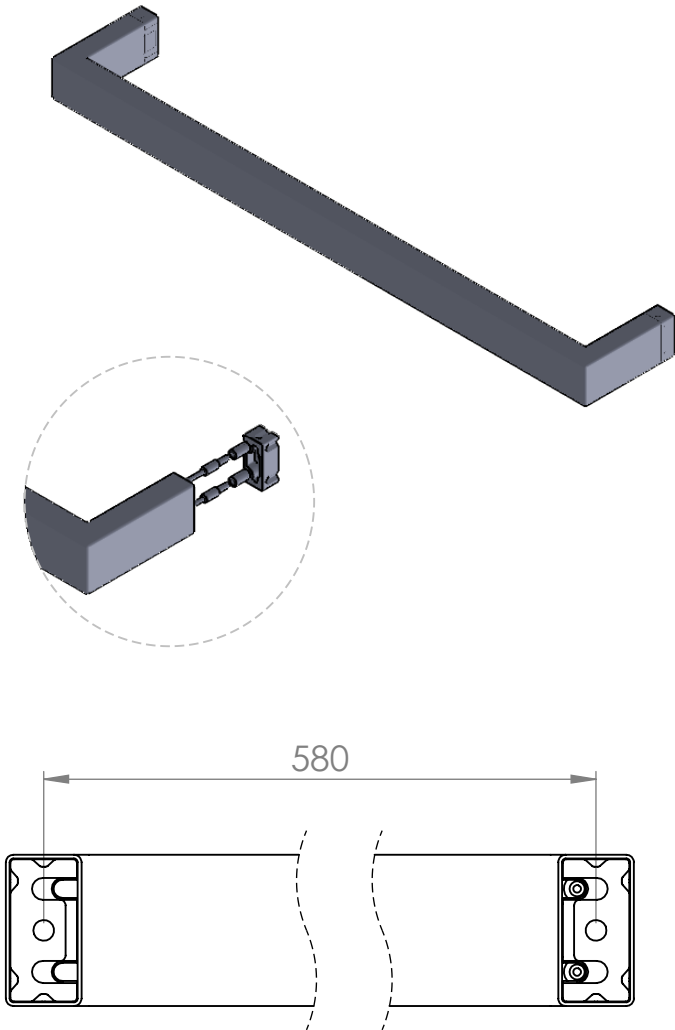

ELTB12V - Square 40x600x100mm

Height: 40mm
Width: 600mm
Depth: 100mm

Tube ϕ : 20x40mm
Elec. element if specified: 13W

Manufactured from Stainless Steel

Detail view of wall fixings
1:2 Scale

Vogue UK Ltd. reserve the right to alter specifications without prior notice.
ALL MEASUREMENTS ARE NOMINAL DIMENSIONS ONLY, AND ARE NOT BINDING.