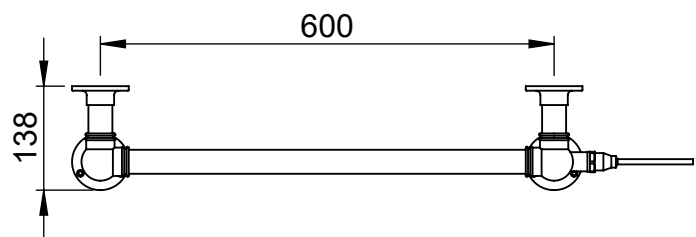

Elizabeth OG019A 938x675

Height: 938

Width: 675

Depth: 138

Weight HO: 6.5 kg

EO: 13.5 kg

Tube ϕ : 31.8 + 25.4

Face-Face Connections: 518

Elec. element if specified: 150

Output @ 50°C Δ T Watts: 290

BTUs: 989

All dimensions in millimetres

Manufactured from ISO/CEN CuZn36As (BS CZ126) brass tube

Vogue UK Ltd. reserve the right to alter specifications without prior notice.
ALL MEASUREMENTS ARE NOMINAL DIMENSIONS ONLY, AND ARE NOT BINDING.