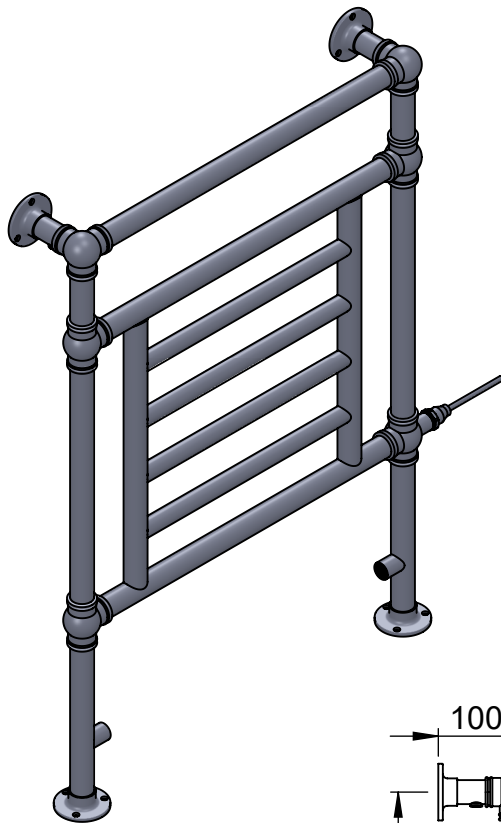

Elizabeth OG019A 938x675

Height: 938

Width: 675

Depth: 138

Weight HO: 6.5 kg

EO: 13.5 kg

Tube ϕ : 31.8 + 25.4

Face-Face Connections: 518

Elec. element if specified: 150

Output @ 50°C Δ T Watts: 290

BTUs: 989

All dimensions in millimetres

Manufactured from ISO/CEN CuZn36As (BS CZ126) brass tube

Vogue UK Ltd. reserve the right to alter specifications without prior notice.
ALL MEASUREMENTS ARE NOMINAL DIMENSIONS ONLY, AND ARE NOT BINDING.