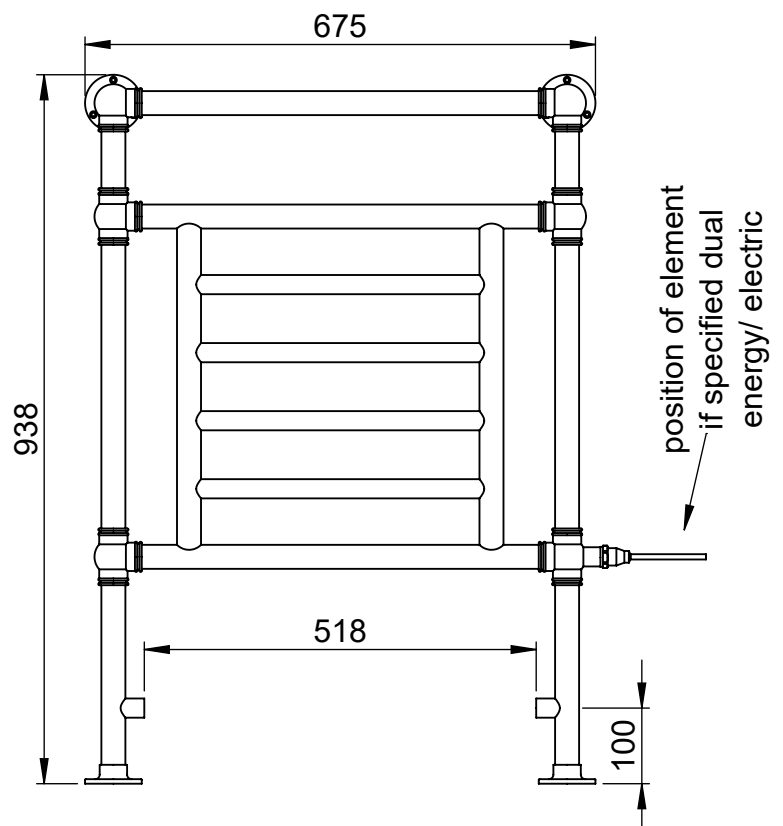

Elizabeth OG019A 938x675

Height: 938

Width: 675

Depth: 138

Weight HO: 6.5 kg

EO: 13.5 kg

Tube ϕ : 31.8 + 25.4

Face-Face Connections: 518

Elec. element if specified: 150

Output @ 50°C Δ T Watts: 290

BTUs: 989

All dimensions in millimetres

Manufactured from ISO/CEN CuZn36As (BS CZ126) brass tube

Vogue UK Ltd. reserve the right to alter specifications without prior notice.
ALL MEASUREMENTS ARE NOMINAL DIMENSIONS ONLY, AND ARE NOT BINDING.