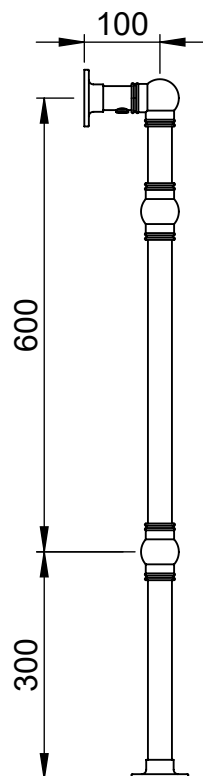

Elizabeth OG019A 938x675

Height: 938

Width: 675

Depth: 138

Weight HO: 6.5 kg

EO: 13.5 kg

Tube ϕ : 31.8 + 25.4

Face-Face Connections: 518

Elec. element if specified: 150

Output @ 50°C Δ T Watts: 290

BTUs: 989

All dimensions in millimetres

Manufactured from ISO/CEN CuZn36As (BS CZ126) brass tube

Vogue UK Ltd. reserve the right to alter specifications without prior notice.
ALL MEASUREMENTS ARE NOMINAL DIMENSIONS ONLY, AND ARE NOT BINDING.