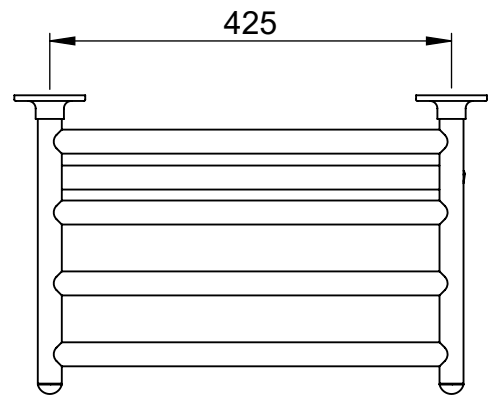

Solo TR001-BR 263x500

Height: 263
Width: 500
Depth: 315
Weight HO: 4.5 kg
EO: 6.5 kg

Tube ϕ : 25.4
Pipe Centres: 425
Elec. element if specified: 50
Output @ 50° C Δ T Watts: 126
BTUs: 430

All dimensions in millimetres

Manufactured from ISO/CEN CuZn36As (BS CZ126) brass tube

*Dual energy models require a conversion-tee, consult relevant drawing for details.

Vogue UK Ltd. reserve the right to alter specifications without prior notice.
ALL MEASUREMENTS ARE NOMINAL DIMENSIONS ONLY, AND ARE NOT BINDING.