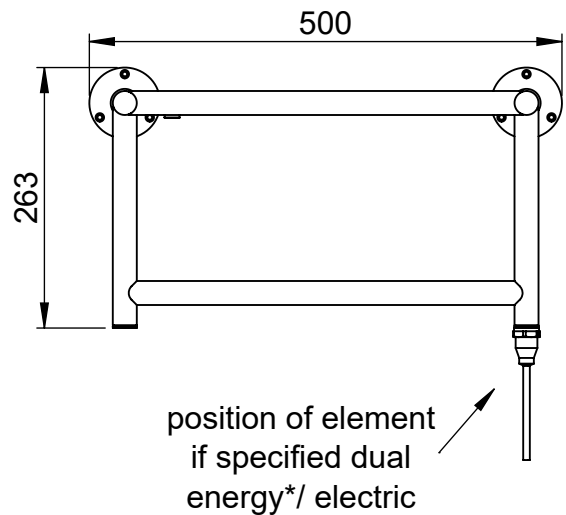

Solo TR001-BR 263x500

Height: 263
Width: 500
Depth: 315
Weight HO: 4.5 kg
EO: 6.5 kg

Tube ϕ : 25.4
Pipe Centres: 425
Elec. element if specified: 50
Output @ 50° C Δ T Watts: 126
BTUs: 430

All dimensions in millimetres

Manufactured from ISO/CEN CuZn36As (BS CZ126) brass tube

*Dual energy models require a conversion-tee, consult relevant drawing for details.

Vogue UK Ltd. reserve the right to alter specifications without prior notice.
ALL MEASUREMENTS ARE NOMINAL DIMENSIONS ONLY, AND ARE NOT BINDING.