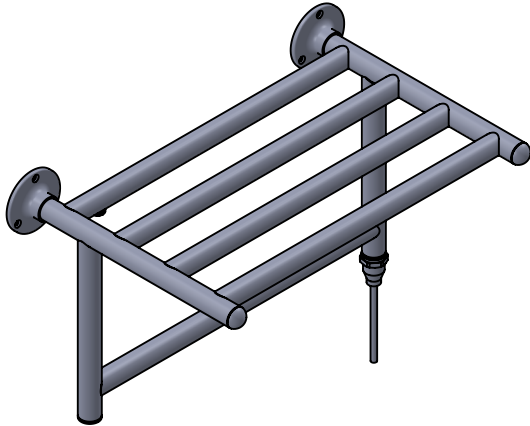

Solo TR001-BR 263x500

Height: 263
Width: 500
Depth: 315
Weight HO: 4.5 kg
EO: 6.5 kg

Tube ϕ : 25.4
Pipe Centres: 425
Elec. element if specified: 50
Output @ 50° C Δ T Watts: 126
BTUs: 430

All dimensions in millimetres

Manufactured from ISO/CEN CuZn36As (BS CZ126) brass tube

*Dual energy models require a conversion-tee, consult relevant drawing for details.

Vogue UK Ltd. reserve the right to alter specifications without prior notice.
ALL MEASUREMENTS ARE NOMINAL DIMENSIONS ONLY, AND ARE NOT BINDING.