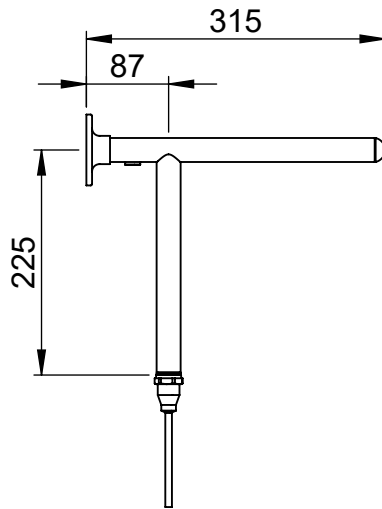

Solo TR001-BR 263x500

Height: 263
Width: 500
Depth: 315
Weight HO: 4.5 kg
EO: 6.5 kg

Tube ϕ : 25.4
Pipe Centres: 425
Elec. element if specified: 50
Output @ 50° C Δ T Watts: 126
BTUs: 430

All dimensions in millimetres

Manufactured from ISO/CEN CuZn36As (BS CZ126) brass tube

*Dual energy models require a conversion-tee, consult relevant drawing for details.

Vogue UK Ltd. reserve the right to alter specifications without prior notice.
ALL MEASUREMENTS ARE NOMINAL DIMENSIONS ONLY, AND ARE NOT BINDING.