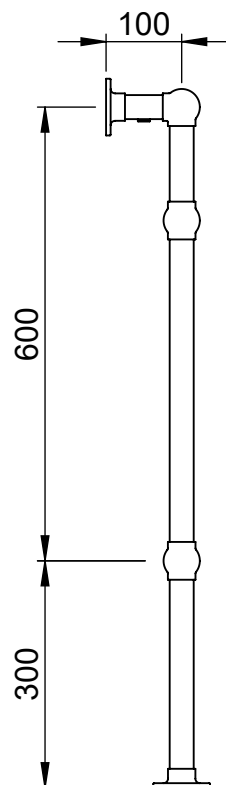

Elizabeth LG003A 938x675

Height: 938

Width: 675

Depth: 138

Weight HO: 6.5 kg

EO: 13.5 kg

Tube ϕ : 31.8 + 25.4

Face-Face Connections: 518

Elec. element if specified: 125

Output @ 50°C Δ T Watts: 290

BTUs: 989

All dimensions in millimetres

Manufactured from ISO/CEN CuZn36As (BS CZ126) brass tube

Vogue UK Ltd. reserve the right to alter specifications without prior notice.
ALL MEASUREMENTS ARE NOMINAL DIMENSIONS ONLY, AND ARE NOT BINDING.