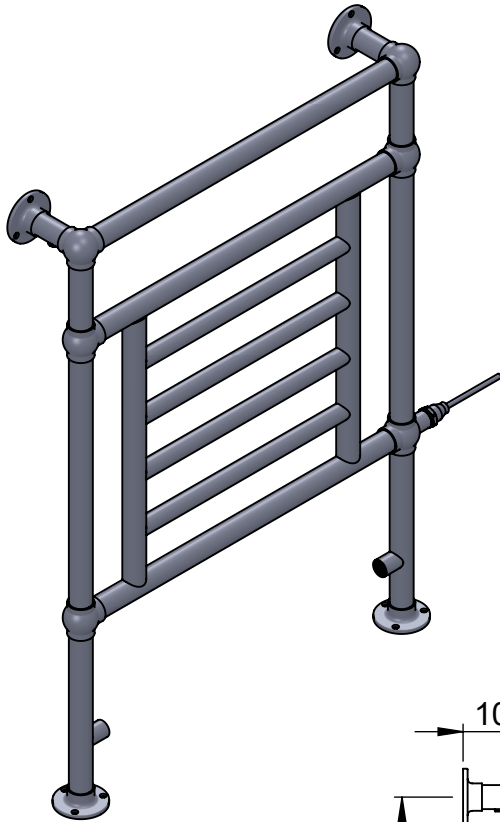

Elizabeth LG003A 938x675

Height: 938

Width: 675

Depth: 138

Weight HO: 6.5 kg

EO: 13.5 kg

Tube ϕ : 31.8 + 25.4

Face-Face Connections: 518

Elec. element if specified: 125

Output @ 50°C Δ T Watts: 290

BTUs: 989

All dimensions in millimetres

Manufactured from ISO/CEN CuZn36As (BS CZ126) brass tube

Vogue UK Ltd. reserve the right to alter specifications without prior notice.
ALL MEASUREMENTS ARE NOMINAL DIMENSIONS ONLY, AND ARE NOT BINDING.