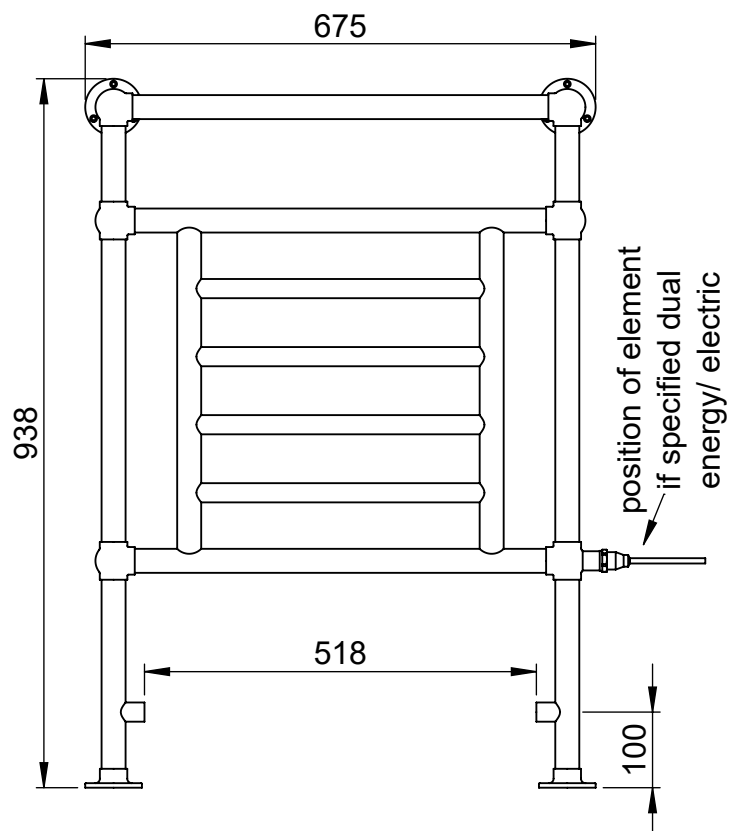

Elizabeth LG003A 938x675

Height: 938

Width: 675

Depth: 138

Weight HO: 6.5 kg

EO: 13.5 kg

Tube ϕ : 31.8 + 25.4

Face-Face Connections: 518

Elec. element if specified: 125

Output @ 50°C Δ T Watts: 290

BTUs: 989

All dimensions in millimetres

Manufactured from ISO/CEN CuZn36As (BS CZ126) brass tube

Vogue UK Ltd. reserve the right to alter specifications without prior notice.
ALL MEASUREMENTS ARE NOMINAL DIMENSIONS ONLY, AND ARE NOT BINDING.