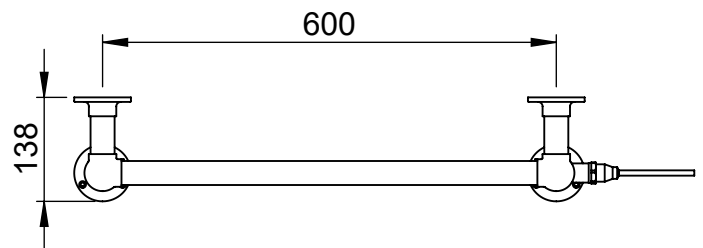

Elizabeth LG003A 938x675

Height: 938

Width: 675

Depth: 138

Weight HO: 6.5 kg

EO: 13.5 kg

Tube ϕ : 31.8 + 25.4

Face-Face Connections: 518

Elec. element if specified: 125

Output @ 50°C Δ T Watts: 290

BTUs: 989

All dimensions in millimetres

Manufactured from ISO/CEN CuZn36As (BS CZ126) brass tube

Vogue UK Ltd. reserve the right to alter specifications without prior notice.
ALL MEASUREMENTS ARE NOMINAL DIMENSIONS ONLY, AND ARE NOT BINDING.