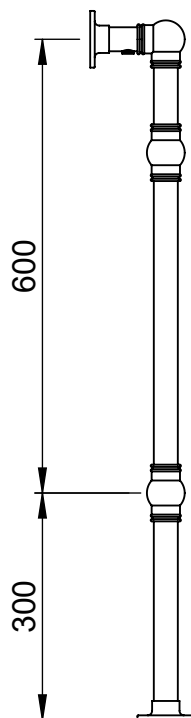

Elizabeth OG019B 938x825

Height: 938

Width: 825

Depth: 138

Weight HO: 7.5 kg

EO: 14.5 kg

Tube ϕ : 31.8 + 25.4

Face-Face Connections: 668

Elec. element if specified: 150

Output @ 50°C Δ T Watts: 372

BTUs: 1269

All dimensions in millimetres

Manufactured from ISO/CEN CuZn36As (BS CZ126) brass tube

Vogue UK Ltd. reserve the right to alter specifications without prior notice.
ALL MEASUREMENTS ARE NOMINAL DIMENSIONS ONLY, AND ARE NOT BINDING.