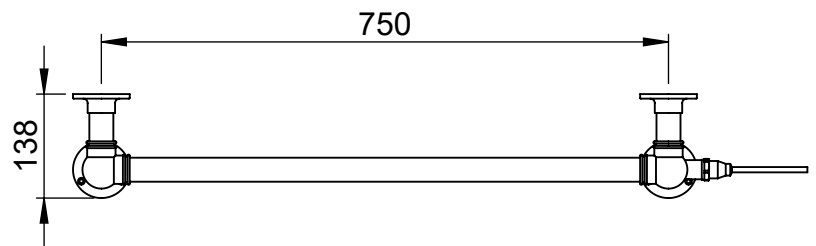

Elizabeth OG019B 938x825

Height: 938

Width: 825

Depth: 138

Weight HO: 7.5 kg

EO: 14.5 kg

Tube ϕ : 31.8 + 25.4

Face-Face Connections: 668

Elec. element if specified: 150

Output @ 50°C Δ T Watts: 372

BTUs: 1269

All dimensions in millimetres

Manufactured from ISO/CEN CuZn36As (BS CZ126) brass tube

Vogue UK Ltd. reserve the right to alter specifications without prior notice.
ALL MEASUREMENTS ARE NOMINAL DIMENSIONS ONLY, AND ARE NOT BINDING.