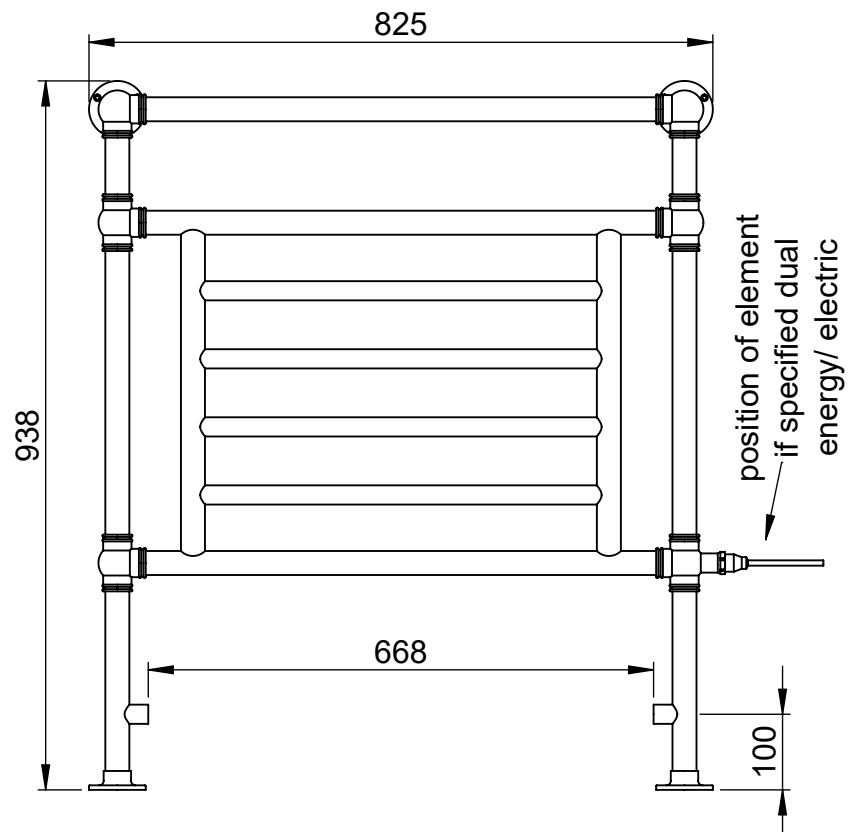

Elizabeth OG019B 938x825

Height: 938

Width: 825

Depth: 138

Weight HO: 7.5 kg

EO: 14.5 kg

Tube ϕ : 31.8 + 25.4

Face-Face Connections: 668

Elec. element if specified: 150

Output @ 50°C Δ T Watts: 372

BTUs: 1269

All dimensions in millimetres

Manufactured from ISO/CEN CuZn36As (BS CZ126) brass tube

Vogue UK Ltd. reserve the right to alter specifications without prior notice.
ALL MEASUREMENTS ARE NOMINAL DIMENSIONS ONLY, AND ARE NOT BINDING.