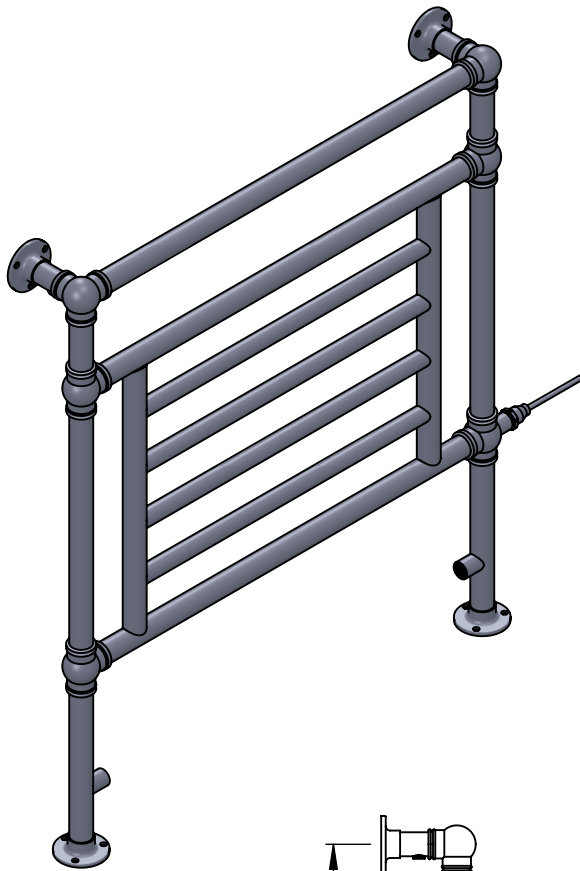

Elizabeth OG019B 938x825

Height: 938

Width: 825

Depth: 138

Weight HO: 7.5 kg

EO: 14.5 kg

Tube ϕ : 31.8 + 25.4

Face-Face Connections: 668

Elec. element if specified: 150

Output @ 50°C Δ T Watts: 372

BTUs: 1269

All dimensions in millimetres

Manufactured from ISO/CEN CuZn36As (BS CZ126) brass tube

Vogue UK Ltd. reserve the right to alter specifications without prior notice.
ALL MEASUREMENTS ARE NOMINAL DIMENSIONS ONLY, AND ARE NOT BINDING.