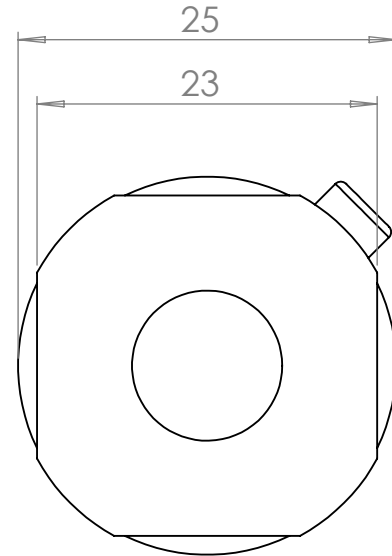

AC002

Tube \varnothing : - mm

Electrical element: - W

Weight: - kg

Output @50°C Δ T: - W
- BTUs

Height: - mm

Width: - mm

Depth: - mm

Face-to-face connections: - mm

1/2" BSP

All dimensions in millimetres

Manufactured from : Brass

Revision: 001

Approved by:

Drawn on: 1/2024

www.vogueuk.co.uk
01902 387000
sales@vogueuk.co.uk

Scale 2:1