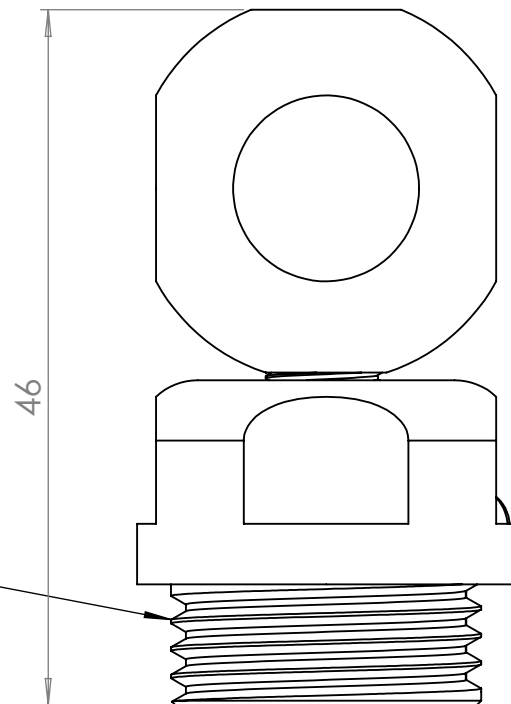

AC002

Tube \varnothing : - mm

Electrical element: - W

Weight: - kg

Output @50°C Δ T: - W
- BTUs

Height: - mm

Width: - mm

Depth: - mm

Face-to-face connections: - mm

1/2" BSP

All dimensions in millimetres

Manufactured from : Brass

Revision: 001

Approved by:

Drawn on: 1/2024

www.vogueuk.co.uk
01902 387000
sales@vogueuk.co.uk

Scale 2:1