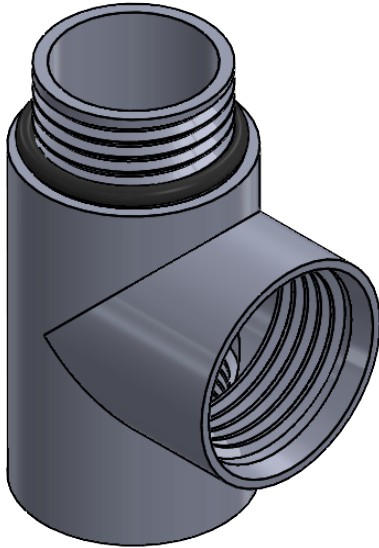

AC003

Tube ϕ : - mm

Electrical element: - W

Weight: - kg

Output @50°C Δ T: - W
- BTUs

Height: - mm

Width: - mm

Depth: - mm

Face-to-face connections: - mm

All dimensions in millimetres

Manufactured from: Brass

Revision: 001

Approved by:

Drawn on: 1/2024

www.vogueuk.co.uk
01902 387000
sales@vogueuk.co.uk

www.vogueuk.eu
01902 387035
exportsales@vogueuk.co.uk