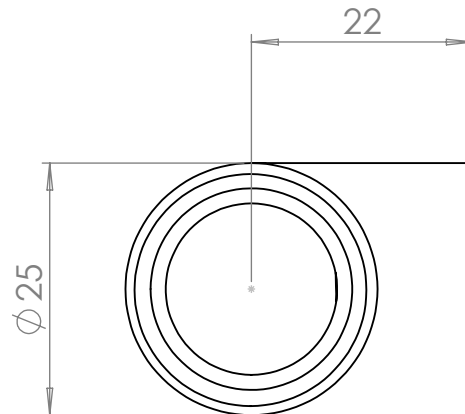

AC003

Tube ϕ : - mm

Electrical element: - W

Weight: - kg

Output @50°C Δ T: - W
- BTUs

Height: - mm

Width: - mm

Depth: - mm

Face-to-face connections: - mm

All dimensions in millimetres

Manufactured from: Brass

Revision: 001

Approved by:

Drawn on: 1/2024

www.vogueuk.co.uk
01902 387000
sales@vogueuk.co.uk

www.vogueuk.eu
01902 387035
exportsales@vogueuk.co.uk

Scale 1:0.75