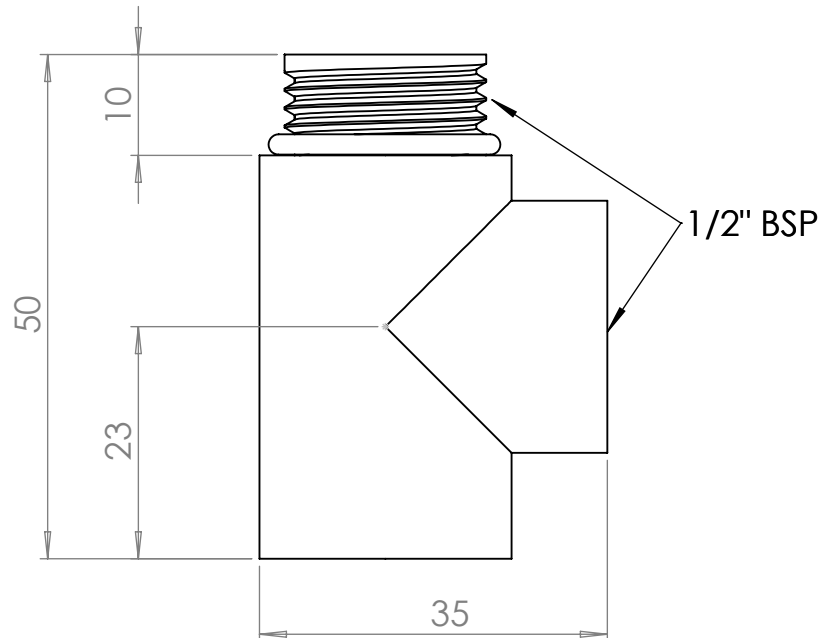

AC003

Tube ϕ : - mm

Electrical element: - W

Weight: - kg

Output @50°C Δ T: - W
- BTUs

Height: - mm

Width: - mm

Depth: - mm

Face-to-face connections: - mm

All dimensions in millimetres

Manufactured from: Brass

Revision: 001

Approved by:

Drawn on: 1/2024

www.vogueuk.co.uk
01902 387000
sales@vogueuk.co.uk

www.vogueuk.eu
01902 387035
exportsales@vogueuk.co.uk

Scale 1:0.75