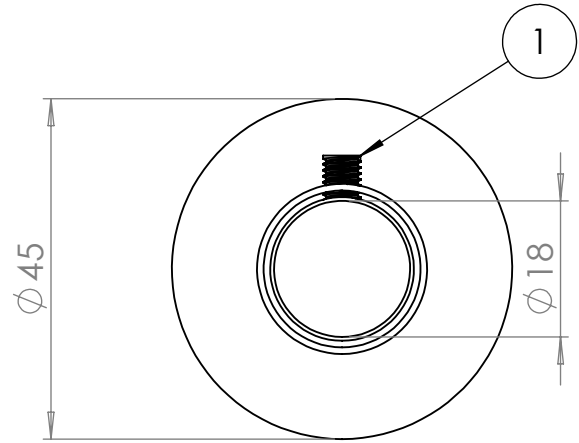

AC004

Tube ϕ : - mm

Electrical element: - W

Weight: - kg

Output @50°C Δ T: - W
- BTUs

Height: - mm

Width: - mm

Depth: - mm

Face-to-face connections: - mm

1, Set screw

2, Can be cut down on site (Pipe cutter)

3, Sliding wall plate

All dimensions in millimetres

Manufactured from: Brass

Revision: 001

Approved by:

Scale 1:1