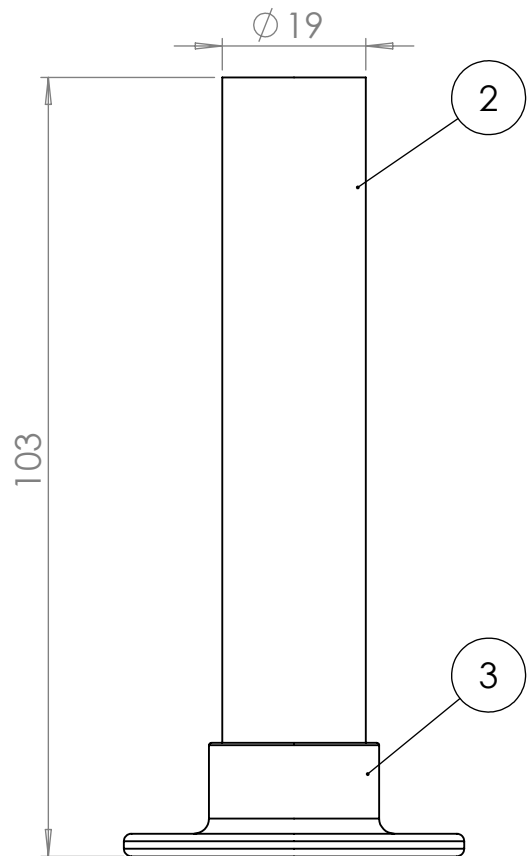

AC004

Tube ϕ : - mm

Electrical element: - W

Weight: - kg

Output @50°C Δ T: - W
- BTUs

Height: - mm

Width: - mm

Depth: - mm

Face-to-face connections: - mm

1, Set screw

2, Can be cut down on site (Pipe cutter)

3, Sliding wall plate

All dimensions in millimetres

Manufactured from: Brass

Revision: 001

Approved by:

Scale 1:1