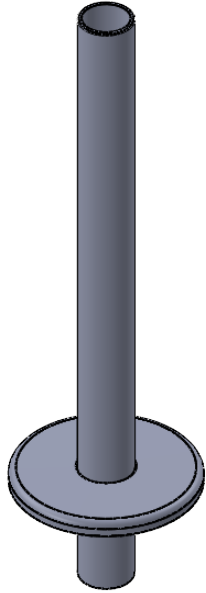

# AC005

Tube  $\phi$ : XXX mm

Electrical element: XXX W

Weight: XXX kg

Output @50°C $\Delta$ T: XXX W  
XXX BTUs

Height: XXX mm

Width: XXX mm

Depth: XXX mm

Face-to-face connections: XXX mm

All dimensions in millimetres

Manufactured from Copper

Revision: 001

Approved by: IF

Drawn on: 12/23

[www.vogueuk.co.uk](http://www.vogueuk.co.uk)  
01902 387000  
[sales@vogueuk.co.uk](mailto:sales@vogueuk.co.uk)

Vogue UK Ltd. reserve the right to alter specifications without prior notice.  
ALL MEASUREMENTS ARE NOMINAL DIMENSIONS ONLY, AND ARE NOT BINDING.

Scale 1:2