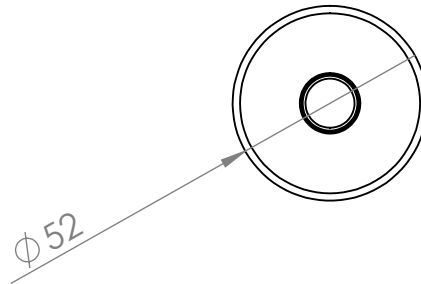

# AC005

Tube  $\phi$ : XXX mm

Electrical element: XXX W

Weight: XXX kg

Output @50°C $\Delta$ T: XXX W  
XXX BTUs

Height: XXX mm

Width: XXX mm

Depth: XXX mm

Face-to-face connections: XXX mm

All dimensions in millimetres

Manufactured from Copper

Revision: 001

Approved by: IF

Drawn on: 12/23

[www.vogueuk.co.uk](http://www.vogueuk.co.uk)  
01902 387000  
[sales@vogueuk.co.uk](mailto:sales@vogueuk.co.uk)

Vogue UK Ltd. reserve the right to alter specifications without prior notice.  
ALL MEASUREMENTS ARE NOMINAL DIMENSIONS ONLY, AND ARE NOT BINDING.

Scale 1:2