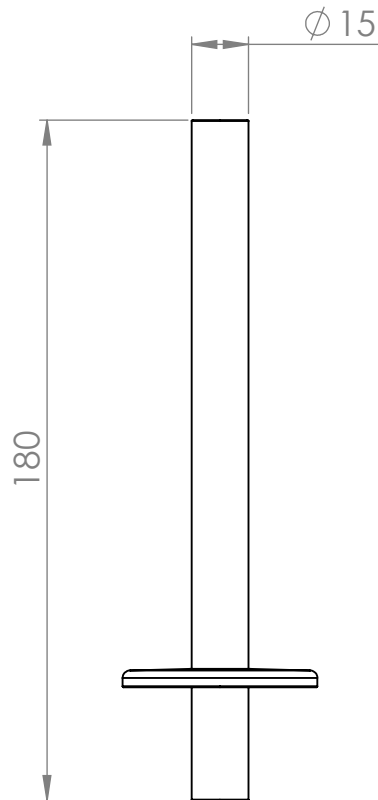

# AC005

Tube  $\phi$ : XXX mm

Electrical element: XXX W

Weight: XXX kg

Output @50°C $\Delta$ T: XXX W  
XXX BTUs

Height: XXX mm

Width: XXX mm

Depth: XXX mm

Face-to-face connections: XXX mm

All dimensions in millimetres

Manufactured from Copper

Revision: 001

Approved by: IF

Drawn on: 12/23

[www.vogueuk.co.uk](http://www.vogueuk.co.uk)  
01902 387000  
[sales@vogueuk.co.uk](mailto:sales@vogueuk.co.uk)

Vogue UK Ltd. reserve the right to alter specifications without prior notice.  
ALL MEASUREMENTS ARE NOMINAL DIMENSIONS ONLY, AND ARE NOT BINDING.

Scale 1:2