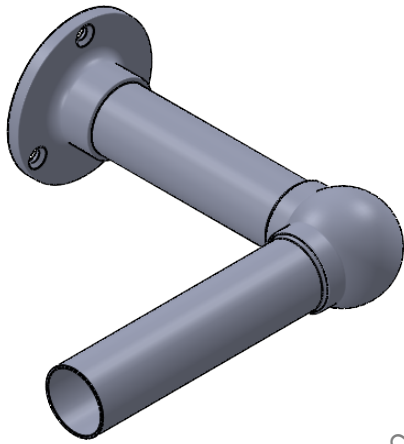

# AC007A

Tube  $\varnothing$ : XXX mm

Electrical element: XXX W

Weight: XXX kg

Output @50°C $\Delta$ T: XXX W  
XXX BTUs

Height: XXX mm

Width: XXX mm

Depth: XXX mm

Face-to-face connections: XXX mm

1, Can be cut down on site (Pipe cutter)

All dimensions in millimetres

Manufactured from Brass

Revision: 001

Approved by: IF

Drawn on: 12/23

www.vogueuk.co.uk  
01902 387000  
sales@vogueuk.co.uk

Scale 1:2