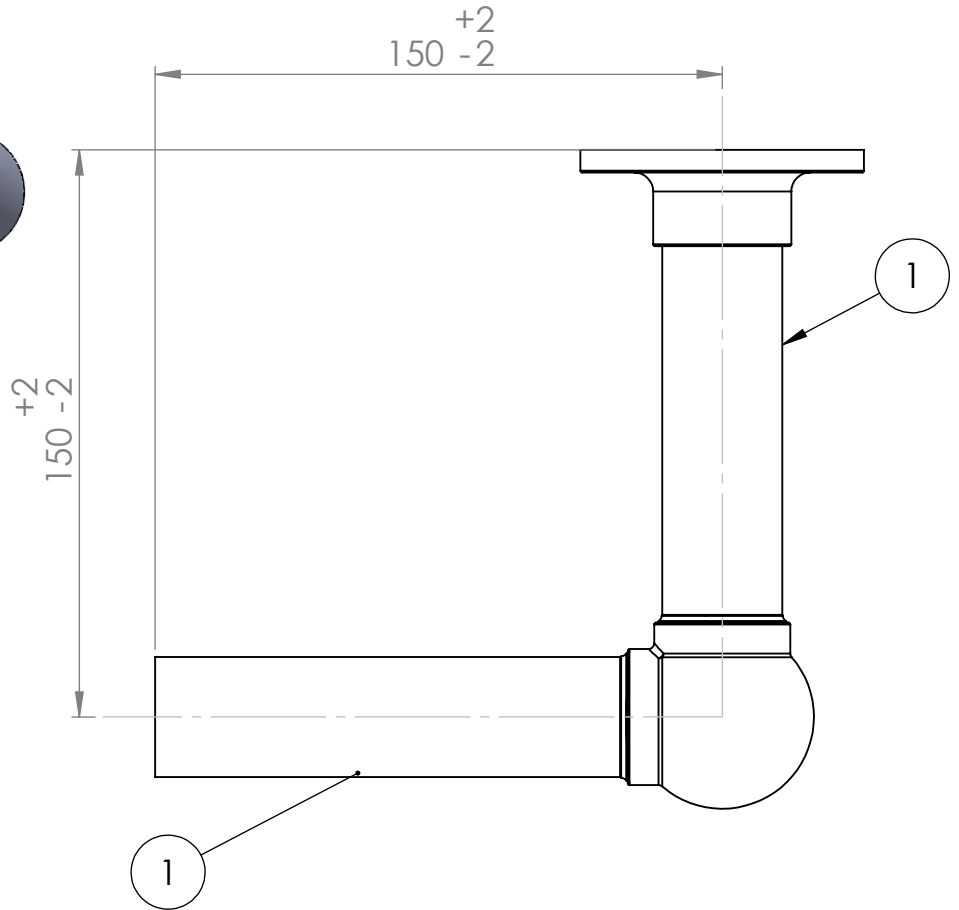

# AC007A

Tube  $\varnothing$ : XXX mm

Electrical element: XXX W

Weight: XXX kg

Output @50°C $\Delta$ T: XXX W  
XXX BTUs

Height: XXX mm

Width: XXX mm

Depth: XXX mm

Face-to-face connections: XXX mm

1, Can be cut down on site (Pipe cutter)

All dimensions in millimetres

Manufactured from Brass

Revision: 001

Approved by: IF

Drawn on: 12/23

www.vogueuk.co.uk  
01902 387000  
sales@vogueuk.co.uk

Scale 1:2