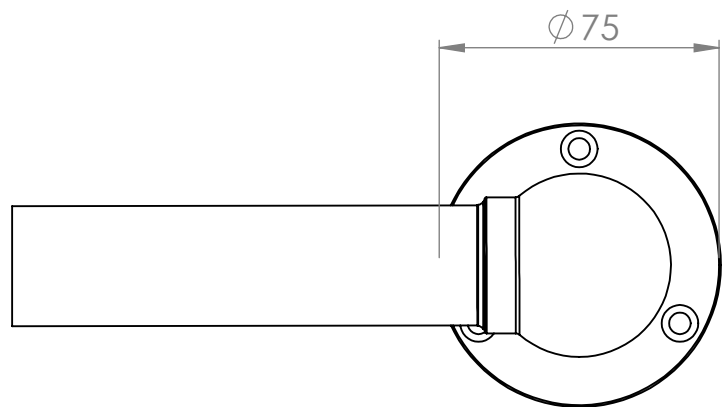

# AC007A

Tube  $\varnothing$ : XXX mm

Electrical element: XXX W

Weight: XXX kg

Output @50°C $\Delta$ T: XXX W  
XXX BTUs

Height: XXX mm

Width: XXX mm

Depth: XXX mm

Face-to-face connections: XXX mm

1, Can be cut down on site (Pipe cutter)

All dimensions in millimetres

Manufactured from Brass

Revision: 001

Approved by: IF

Drawn on: 12/23

www.vogueuk.co.uk  
01902 387000  
sales@vogueuk.co.uk

Scale 1:2