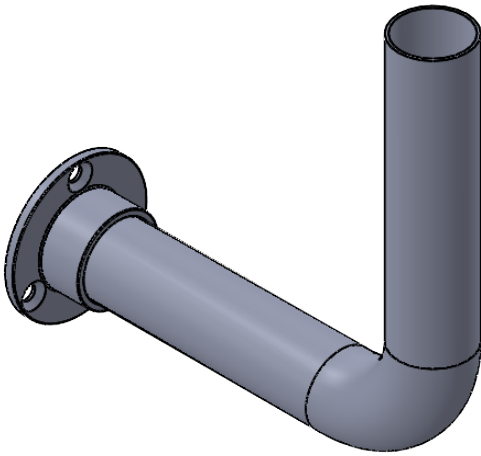

AC007B

Tube ϕ : XXX mm

Electrical element: XXX W

Weight: XXX kg

Output @50°C Δ T: XXX W
XXX BTUs

Height: XXX mm

Width: XXX mm

Depth: XXX mm

Face-to-face connections: XXX mm

- 1, Can be cutdown on site (Pipe cutter)
- 2, Sliding wall plate.

All dimensions in millimetres

Manufactured from Brass

Revision: 001

Approved by: IF

Drawn on: 12/23

www.vogueuk.co.uk
01902 387000
sales@vogueuk.co.uk

Scale 1:2