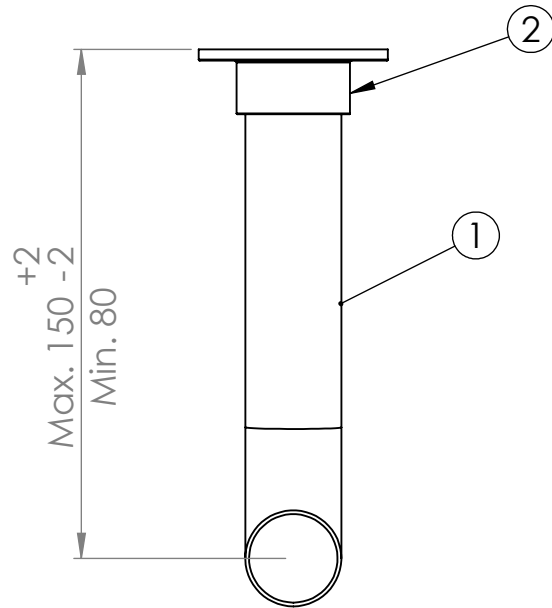

AC007B

Tube ϕ : XXX mm

Electrical element: XXX W

Weight: XXX kg

Output @50°C Δ T: XXX W
XXX BTUs

Height: XXX mm

Width: XXX mm

Depth: XXX mm

Face-to-face connections: XXX mm

- 1, Can be cutdown on site (Pipe cutter)
- 2, Sliding wall plate.

All dimensions in millimetres

Manufactured from Brass

Revision: 001

Approved by: IF

Drawn on: 12/23

www.vogueuk.co.uk
01902 387000
sales@vogueuk.co.uk

Scale 1:2