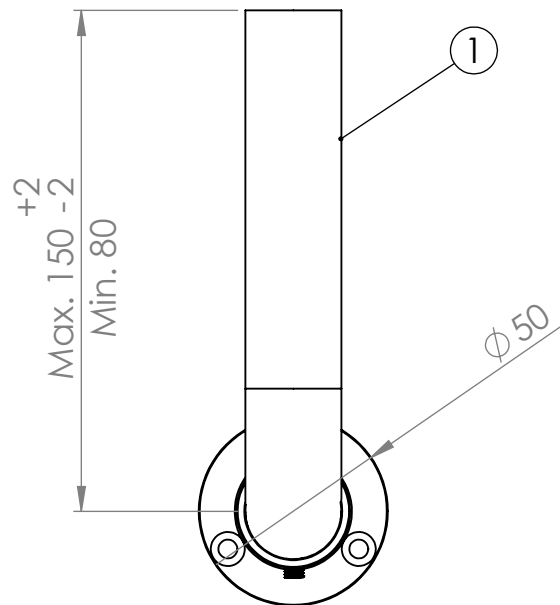

AC007B

Tube ϕ : XXX mm

Electrical element: XXX W

Weight: XXX kg

Output @50°C Δ T: XXX W
XXX BTUs

Height: XXX mm

Width: XXX mm

Depth: XXX mm

Face-to-face connections: XXX mm

- 1, Can be cutdown on site (Pipe cutter)
- 2, Sliding wall plate.

All dimensions in millimetres

Manufactured from Brass

Revision: 001

Approved by: IF

Drawn on: 12/23

www.vogueuk.co.uk
01902 387000
sales@vogueuk.co.uk

Scale 1:2