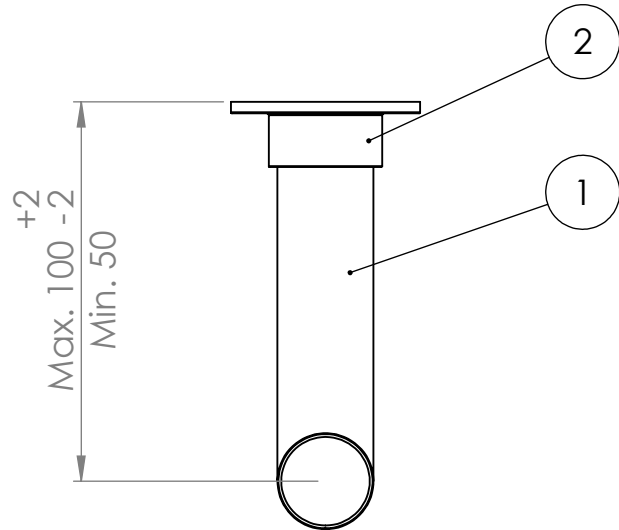

# AC007C

Tube  $\varnothing$ : XXX mm

Electrical element: XXX W

Weight: XXX kg

Output @50°C $\Delta$ T: XXX W  
XXX BTUs

Height: XXX mm

Width: XXX mm

Depth: XXX mm

Face-to-face connections: XXX mm

1, Can be cut down on site (Pipe cutter)  
2, Sliding wall plate.

All dimensions in millimetres

Manufactured from Brass

Revision: 001

Approved by:IF

Drawn on: 01/24

www.vogueuk.co.uk  
01902 387000  
sales@vogueuk.co.uk

Scale 1:2