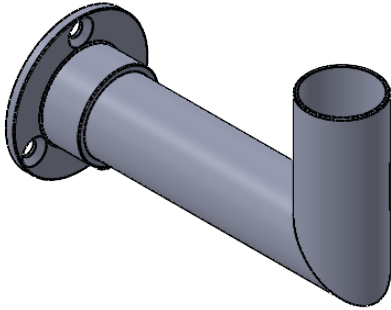

# AC007C

Tube  $\varnothing$ : XXX mm

Electrical element: XXX W

Weight: XXX kg

Output @50°C $\Delta$ T: XXX W  
XXX BTUs

Height: XXX mm

Width: XXX mm

Depth: XXX mm

Face-to-face connections: XXX mm

1, Can be cut down on site (Pipe cutter)  
2, Sliding wall plate.

All dimensions in millimetres

Manufactured from Brass

Revision: 001

Approved by:IF

Drawn on: 01/24

www.vogueuk.co.uk  
01902 387000  
sales@vogueuk.co.uk

Scale 1:2