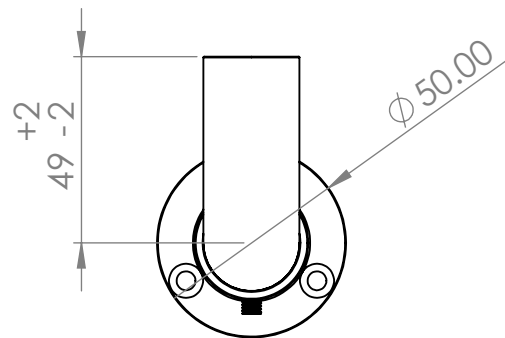

# AC007C

Tube  $\varnothing$ : XXX mm

Electrical element: XXX W

Weight: XXX kg

Output @50°C $\Delta$ T: XXX W  
XXX BTUs

Height: XXX mm

Width: XXX mm

Depth: XXX mm

Face-to-face connections: XXX mm

1, Can be cut down on site (Pipe cutter)  
2, Sliding wall plate.

All dimensions in millimetres

Manufactured from Brass

Revision: 001

Approved by:IF

Drawn on: 01/24

www.vogueuk.co.uk  
01902 387000  
sales@vogueuk.co.uk

Scale 1:2