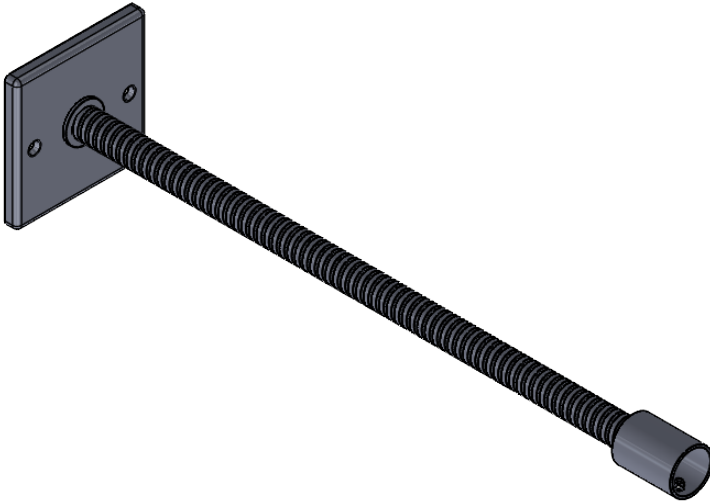

AC007D

Tube \varnothing : - mm

Electrical element: - W

Weight: - kg

Output @50°C Δ T: - W
- BTUs

Height: - mm

Width: - mm

Depth: - mm

Face-to-face connections: - mm

All dimensions in millimetres

Manufactured from: Brass

Revision: 001

Approved by:

Drawn on: 1/2024

www.vogueuk.co.uk
01902 387000
sales@vogueuk.co.uk

www.vogueuk.eu
01902 387035
exportsales@vogueuk.co.uk

Scale 1:0.5