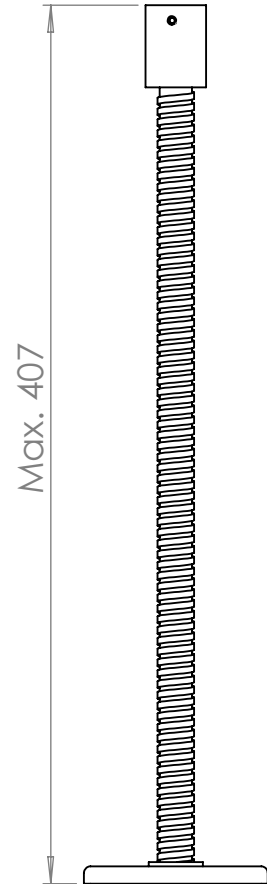

AC007D

Tube \varnothing : - mm

Electrical element: - W

Weight: - kg

Output @50°C Δ T: - W
- BTUs

Height: - mm

Width: - mm

Depth: - mm

Face-to-face connections: - mm

All dimensions in millimetres

Manufactured from: Brass

Revision: 001

Approved by:

Drawn on: 1/2024

www.vogueuk.co.uk
01902 387000
sales@vogueuk.co.uk

www.vogueuk.eu
01902 387035
exportsales@vogueuk.co.uk

Scale 1:0.5