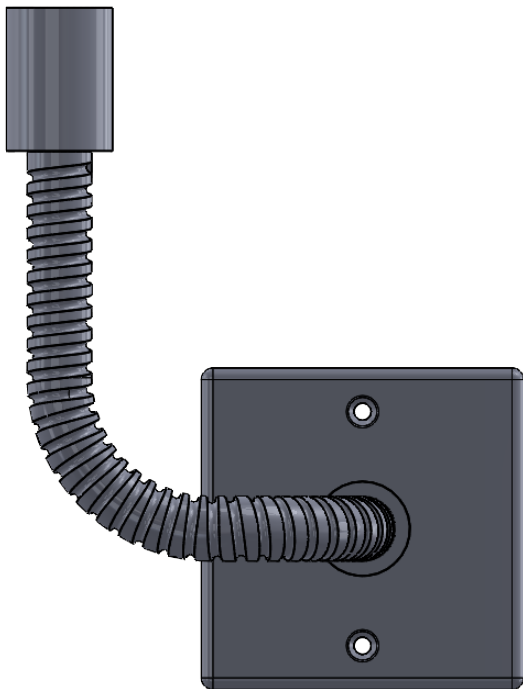

AC007D

Tube \varnothing : - mm

Electrical element: - W

Weight: - kg

Output @50°C Δ T: - W
- BTUs

Height: - mm

Width: - mm

Depth: - mm

Face-to-face connections: - mm

All dimensions in millimetres

Manufactured from: Brass

Revision: 001

Approved by:

Drawn on: 1/2024

www.vogueuk.co.uk
01902 387000
sales@vogueuk.co.uk

www.vogueuk.eu
01902 387035
exportsales@vogueuk.co.uk

Scale 1:0.5