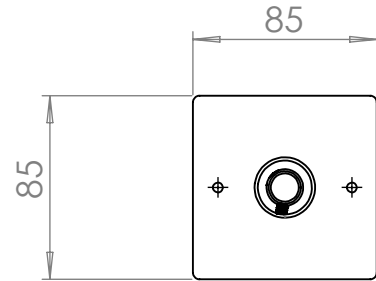

AC007D

Tube \varnothing : - mm

Electrical element: - W

Weight: - kg

Output @50°C Δ T: - W
- BTUs

Height: - mm

Width: - mm

Depth: - mm

Face-to-face connections: - mm

All dimensions in millimetres

Manufactured from: Brass

Revision: 001

Approved by:

Drawn on: 1/2024

www.vogueuk.co.uk
01902 387000
sales@vogueuk.co.uk

www.vogueuk.eu
01902 387035
exportsales@vogueuk.co.uk

Scale 1:0.5