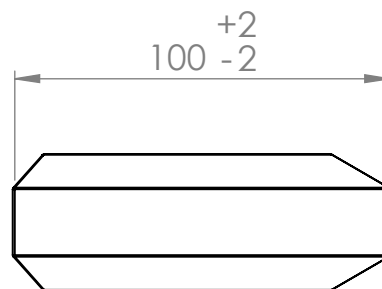

AC007H (Vert)

Tube \varnothing : XXX mm

Electrical element: XXX W

Weight: XXX kg

Output @50°C Δ T: XXX W
XXX BTUs

Height: XXX mm

Width: XXX mm

Depth: XXX mm

Face-to-face connections: XXX mm

All dimensions in millimetres

Manufactured from Brass

Revision: 001

Approved by: IF

Drawn on: 12/23

www.vogueuk.co.uk
01902 387000
sales@vogueuk.co.uk

www.vogueuk.eu
01902 387035
exportsales@vogueuk.co.uk

Scale 1:5