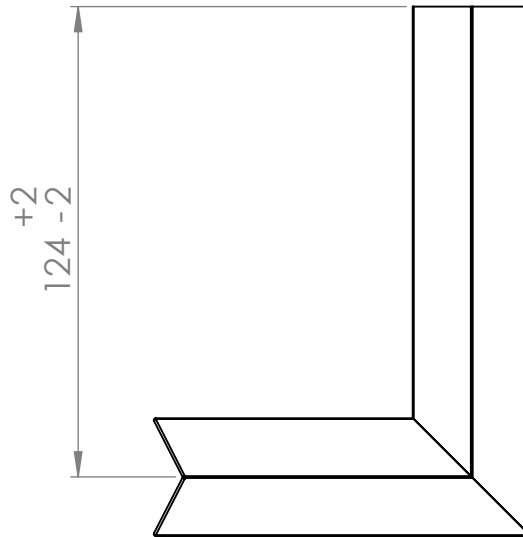

AC007H (Vert)

Tube \varnothing : XXX mm

Electrical element: XXX W

Weight: XXX kg

Output @50°C Δ T: XXX W
XXX BTUs

Height: XXX mm

Width: XXX mm

Depth: XXX mm

Face-to-face connections: XXX mm

All dimensions in millimetres

Manufactured from Brass

Revision: 001

Approved by: IF

Drawn on: 12/23

www.vogueuk.co.uk
01902 387000
sales@vogueuk.co.uk

www.vogueuk.eu
01902 387035
exportsales@vogueuk.co.uk

Scale 1:5