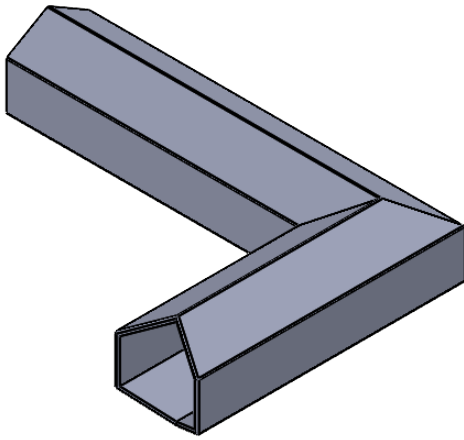

AC007H (Vert)

Tube \varnothing : XXX mm

Electrical element: XXX W

Weight: XXX kg

Output @50°C Δ T: XXX W
XXX BTUs

Height: XXX mm

Width: XXX mm

Depth: XXX mm

Face-to-face connections: XXX mm

All dimensions in millimetres

Manufactured from Brass

Revision: 001

Approved by: IF

Drawn on: 12/23

www.vogueuk.co.uk
01902 387000
sales@vogueuk.co.uk

www.vogueuk.eu
01902 387035
exportsales@vogueuk.co.uk

Scale 1:5