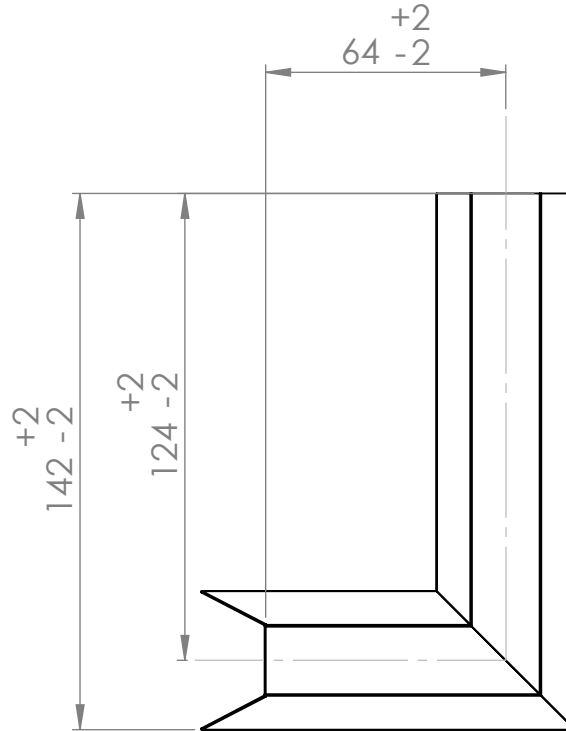

AC007H

Tube \varnothing : XXX mm

Electrical element: XXX W

Weight: XXX kg

Output @50°C Δ T: XXX W
XXX BTUs

Height: XXX mm

Width: XXX mm

Depth: XXX mm

Face-to-face connections: XXX mm

All dimensions in millimetres

Manufactured from Brass

Revision: 001

Approved by: IF

Drawn on: 12/23

www.vogueuk.co.uk
01902 387000
sales@vogueuk.co.uk

www.vogueuk.eu
01902 387035
exportsales@vogueuk.co.uk

Scale 1:5