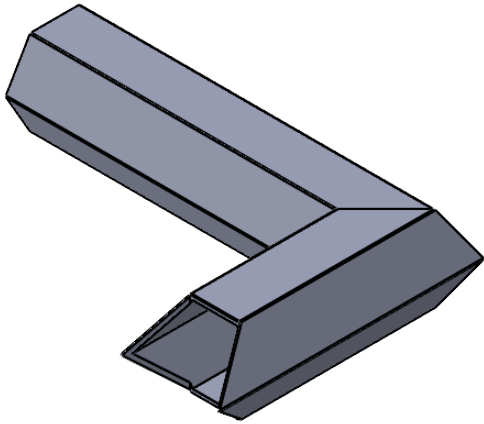

AC007H

Tube \varnothing : XXX mm

Electrical element: XXX W

Weight: XXX kg

Output @50°C Δ T: XXX W
XXX BTUs

Height: XXX mm

Width: XXX mm

Depth: XXX mm

Face-to-face connections: XXX mm

All dimensions in millimetres

Manufactured from Brass

Revision: 001

Approved by: IF

Drawn on: 12/23

www.vogueuk.co.uk
01902 387000
sales@vogueuk.co.uk

www.vogueuk.eu
01902 387035
exportsales@vogueuk.co.uk

Scale 1:5