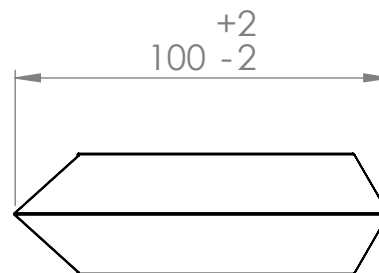

AC007H

Tube \varnothing : XXX mm

Electrical element: XXX W

Weight: XXX kg

Output @50°C Δ T: XXX W
XXX BTUs

Height: XXX mm

Width: XXX mm

Depth: XXX mm

Face-to-face connections: XXX mm

All dimensions in millimetres

Manufactured from Brass

Revision: 001

Approved by: IF

Drawn on: 12/23

www.vogueuk.co.uk
01902 387000
sales@vogueuk.co.uk

www.vogueuk.eu
01902 387035
exportsales@vogueuk.co.uk

Scale 1:5