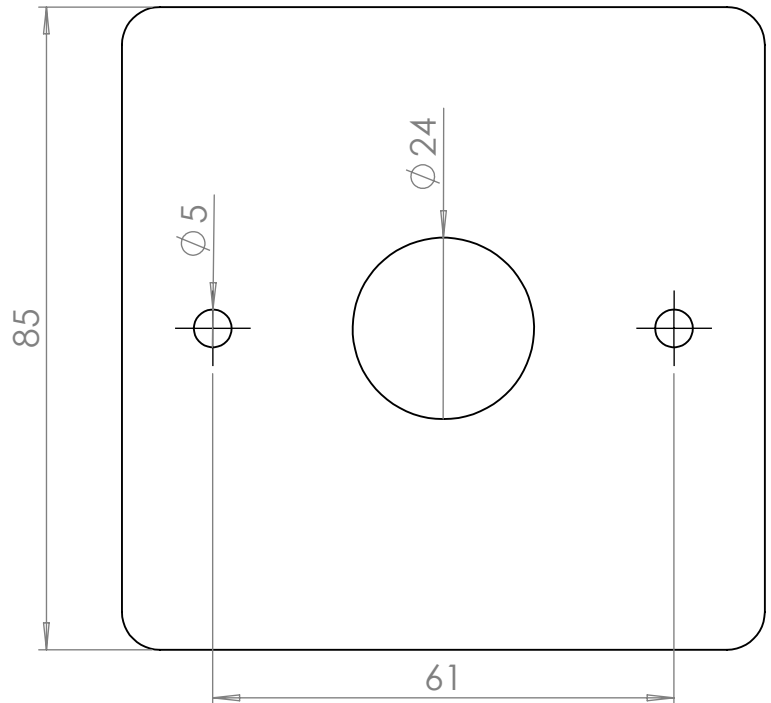

# AC014

Tube  $\phi$ : - mm

Electrical element: - W

Weight: - kg

Output @50°C $\Delta$ T: - W  
- BTUs

Height: - mm

Width: - mm

Depth: - mm

Face-to-face connections: - mm

All dimensions in millimetres

Manufactured from: Brass

Revision: 001

Approved by:

Drawn on: 1/2024

[www.vogueuk.co.uk](http://www.vogueuk.co.uk)  
01902 387000  
[sales@vogueuk.co.uk](mailto:sales@vogueuk.co.uk)

Vogue UK Ltd. reserve the right to alter specifications without prior notice.  
ALL MEASUREMENTS ARE NOMINAL DIMENSIONS ONLY, AND ARE NOT BINDING.

Scale 1:1