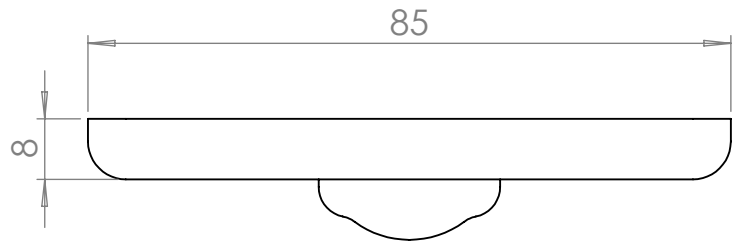

# AC014

Tube  $\phi$ : - mm

Electrical element: - W

Weight: - kg

Output @50°C $\Delta$ T: - W  
- BTUs

Height: - mm

Width: - mm

Depth: - mm

Face-to-face connections: - mm

All dimensions in millimetres

Manufactured from: Brass

Revision: 001

Approved by:

Drawn on: 1/2024

[www.vogueuk.co.uk](http://www.vogueuk.co.uk)  
01902 387000  
[sales@vogueuk.co.uk](mailto:sales@vogueuk.co.uk)

Vogue UK Ltd. reserve the right to alter specifications without prior notice.  
ALL MEASUREMENTS ARE NOMINAL DIMENSIONS ONLY, AND ARE NOT BINDING.

Scale 1:1