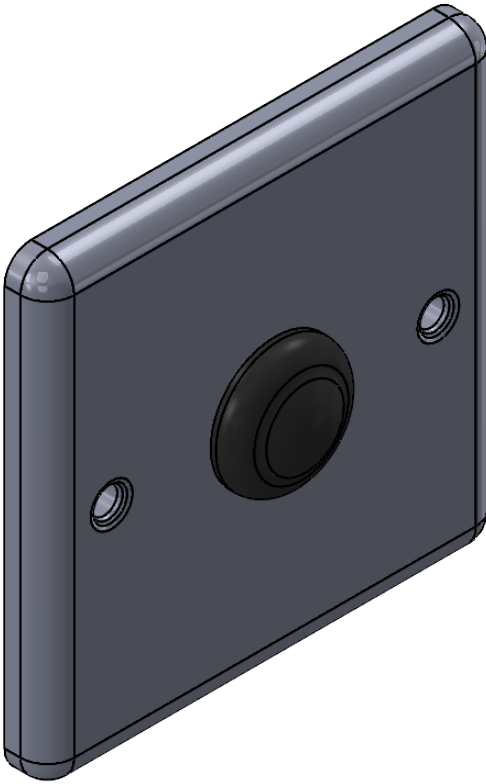

# AC014

Tube  $\phi$ : - mm

Electrical element: - W

Weight: - kg

Output @50°C $\Delta$ T: - W  
- BTUs

Height: - mm

Width: - mm

Depth: - mm

Face-to-face connections: - mm

All dimensions in millimetres

Manufactured from: Brass

Revision: 001

Approved by:

Drawn on: 1/2024

[www.vogueuk.co.uk](http://www.vogueuk.co.uk)  
01902 387000  
[sales@vogueuk.co.uk](mailto:sales@vogueuk.co.uk)