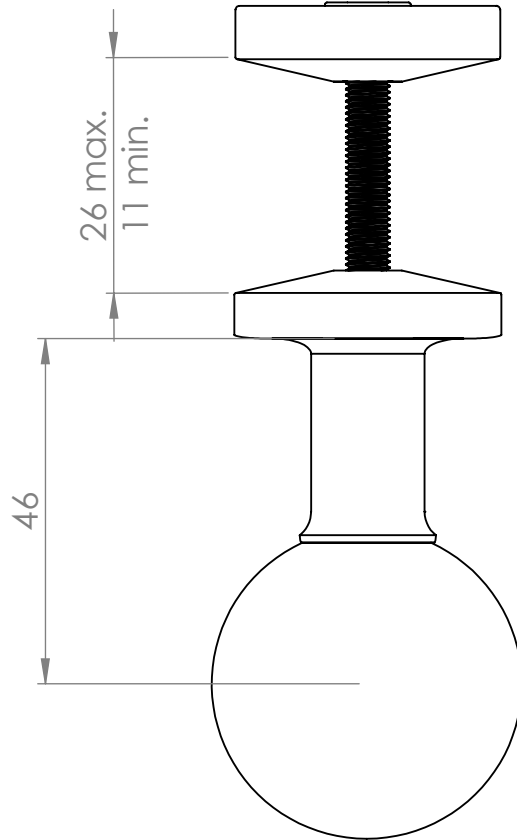

# AC031

Tube  $\varnothing$ : XXX mm

Electrical element: XXX W

Weight: XXX kg

Output @50°C $\Delta$ T: XXX W  
XXX BTUs

Height: XXX mm

Width: XXX mm

Depth: XXX mm

Face-to-face connections: XXX mm

All dimensions in millimetres

Manufactured from ABS Plastic & Acrylic Plastic

Revision: 001

Approved by: IF

Drawn on: 12/23

www.vogueuk.co.uk  
01902 387000  
sales@vogueuk.co.uk

Scale 1:1