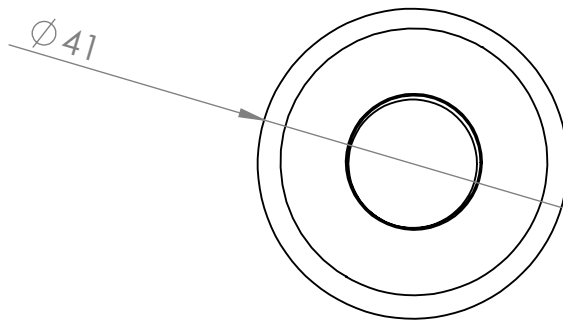

# AC031

Tube  $\varnothing$ : XXX mm

Electrical element: XXX W

Weight: XXX kg

Output @50°C $\Delta$ T: XXX W  
XXX BTUs

Height: XXX mm

Width: XXX mm

Depth: XXX mm

Face-to-face connections: XXX mm

All dimensions in millimetres

Manufactured from ABS Plastic & Acrylic Plastic

Revision: 001

Approved by: IF

Drawn on: 12/23

www.vogueuk.co.uk  
01902 387000  
sales@vogueuk.co.uk

Scale 1:1