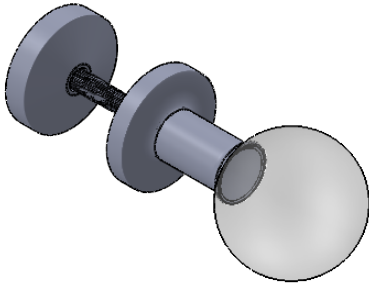

# AC031

Tube  $\varnothing$ : XXX mm

Electrical element: XXX W

Weight: XXX kg

Output @50°C $\Delta$ T: XXX W  
XXX BTUs

Height: XXX mm

Width: XXX mm

Depth: XXX mm

Face-to-face connections: XXX mm

All dimensions in millimetres

Manufactured from ABS Plastic & Acrylic Plastic

Revision: 001

Approved by: IF

Drawn on: 12/23

www.vogueuk.co.uk  
01902 387000  
sales@vogueuk.co.uk

Scale 1:1