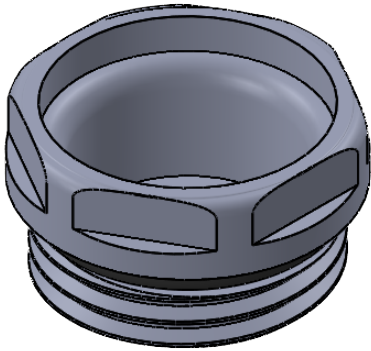

AC035

Tube ϕ : XXX mm

Electrical element: XXX W

Weight: XXX kg

Output @50°C Δ T: XXX W
XXX BTUs

Height: XXX mm

Width: XXX mm

Depth: XXX mm

Face-to-face connections: XXX mm

All dimensions in millimetres

Manufactured from Mild Steel

Revision: 001

Approved by: IF

Drawn on: 12/23

www.vogueuk.co.uk
01902 387000
sales@vogueuk.co.uk

www.vogueuk.eu
01902 387035
exportsales@vogueuk.co.uk