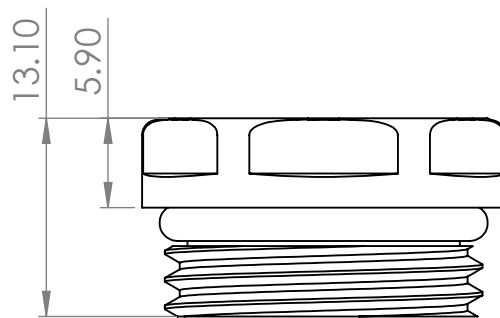

AC035

Tube ϕ : XXX mm

Electrical element: XXX W

Weight: XXX kg

Output @50°C Δ T: XXX W
XXX BTUs

Height: XXX mm

Width: XXX mm

Depth: XXX mm

Face-to-face connections: XXX mm

All dimensions in millimetres

Manufactured from Mild Steel

Revision: 001

Approved by: IF

Drawn on: 12/23

www.vogueuk.co.uk
01902 387000
sales@vogueuk.co.uk

www.vogueuk.eu
01902 387035
exportsales@vogueuk.co.uk

Scale 2:1