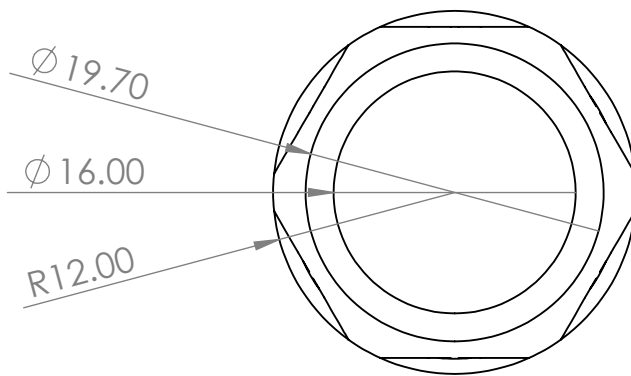

AC035

Tube ϕ : XXX mm

Electrical element: XXX W

Weight: XXX kg

Output @50°C Δ T: XXX W
XXX BTUs

Height: XXX mm

Width: XXX mm

Depth: XXX mm

Face-to-face connections: XXX mm

All dimensions in millimetres

Manufactured from Mild Steel

Revision: 001

Approved by: IF

Drawn on: 12/23

www.vogueuk.co.uk
01902 387000
sales@vogueuk.co.uk

www.vogueuk.eu
01902 387035
exportsales@vogueuk.co.uk

Scale 2:1