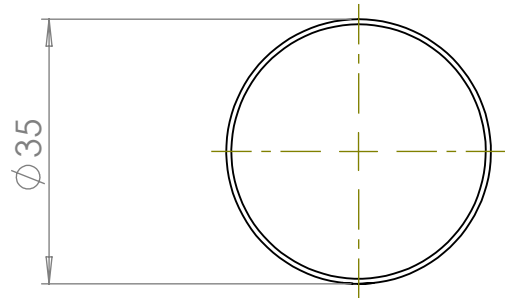

AC065

Tube ϕ : - mm

Electrical element: - W

Weight: - kg

Output @50°C Δ T: - W
- BTUs

Height: - mm

Width: - mm

Depth: - mm

Face-to-face connections: - mm

All dimensions in millimetres

Manufactured from: Plastic

Revision: 001

Approved by:

Drawn on: 1/2024

www.vogueuk.co.uk
01902 387000
sales@vogueuk.co.uk

www.vogueuk.eu
01902 387035
exportsales@vogueuk.co.uk

Scale 1:1