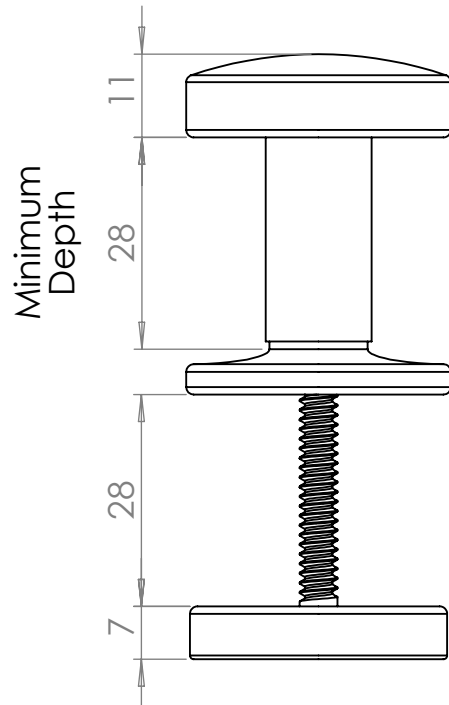

AC065

Tube ϕ : - mm

Electrical element: - W

Weight: - kg

Output @50°C Δ T: - W
- BTUs

Height: - mm

Width: - mm

Depth: - mm

Face-to-face connections: - mm

All dimensions in millimetres

Manufactured from: Plastic

Revision: 001

Approved by:

Drawn on: 1/2024

www.vogueuk.co.uk
01902 387000
sales@vogueuk.co.uk

www.vogueuk.eu
01902 387035
exportsales@vogueuk.co.uk

Scale 1:1