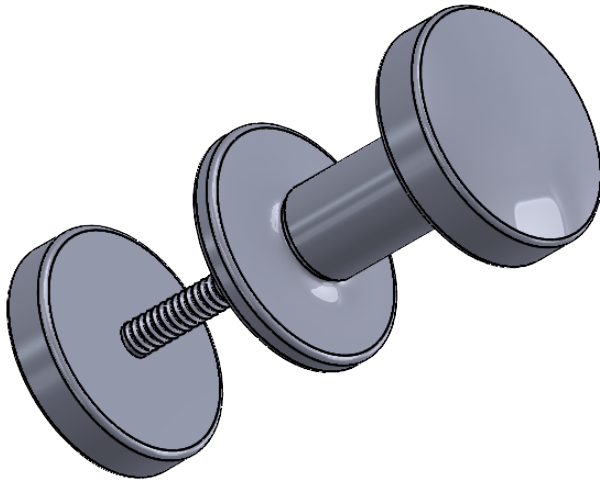

AC065

Tube ϕ : - mm

Electrical element: - W

Weight: - kg

Output @50°C Δ T: - W
- BTUs

Height: - mm

Width: - mm

Depth: - mm

Face-to-face connections: - mm

All dimensions in millimetres

Manufactured from: Plastic

Revision: 001

Approved by:

Drawn on: 1/2024

www.vogueuk.co.uk
01902 387000
sales@vogueuk.co.uk

www.vogueuk.eu
01902 387035
exportsales@vogueuk.co.uk

Scale 1:1