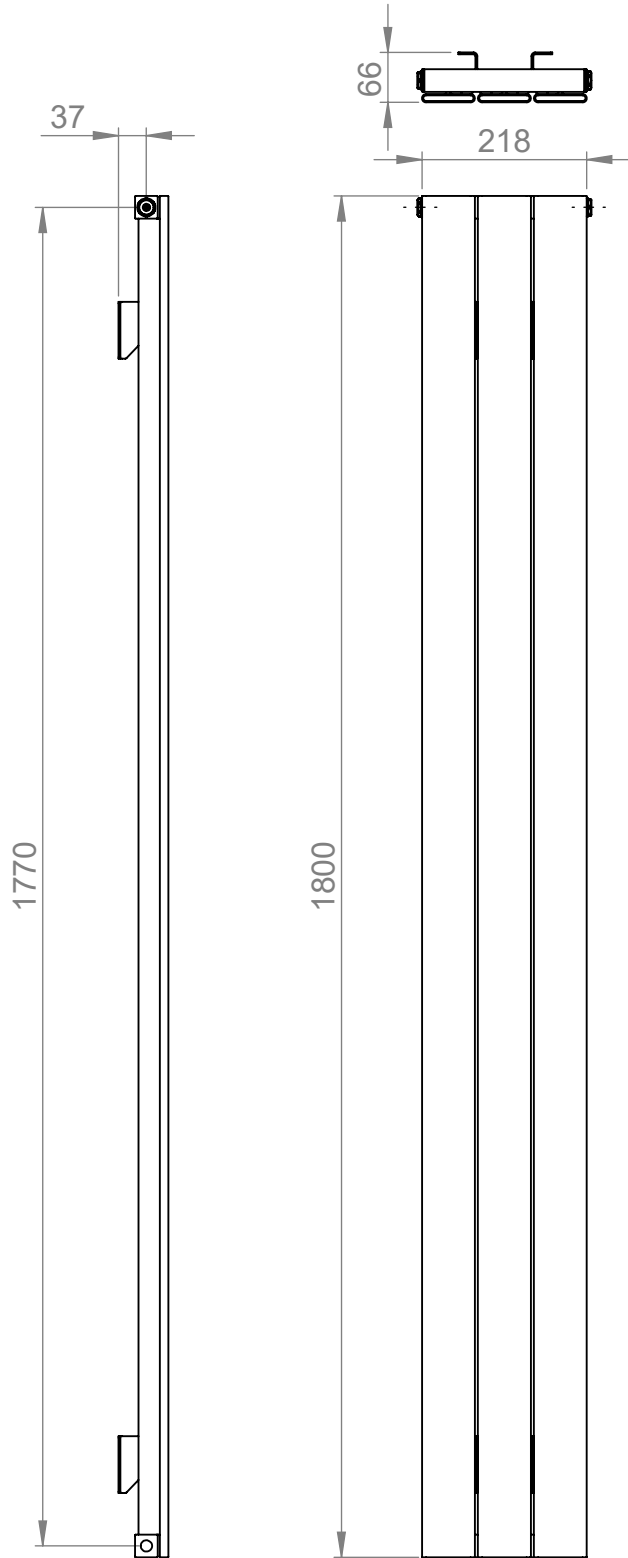

# Flyline DR001 1800x218x66mm

Height: 1800mm  
Width: 218mm  
Depth: 66mm  
Weight HO: kg  
EO: kg

Tube  $\phi$  : 30mm sq & 70x11mm  
End to End Connections: 218mm  
Elec. element if specified: N/A  
Output @ 50°C  $\Delta$  T Watts: 642W  
BTUs: 2190

All dimensions in millimetres

Manufactured from Aluminium

Vogue UK Ltd. reserve the right to alter specifications without prior notice.  
ALL MEASUREMENTS ARE NOMINAL DIMENSIONS ONLY, AND ARE NOT BINDING.