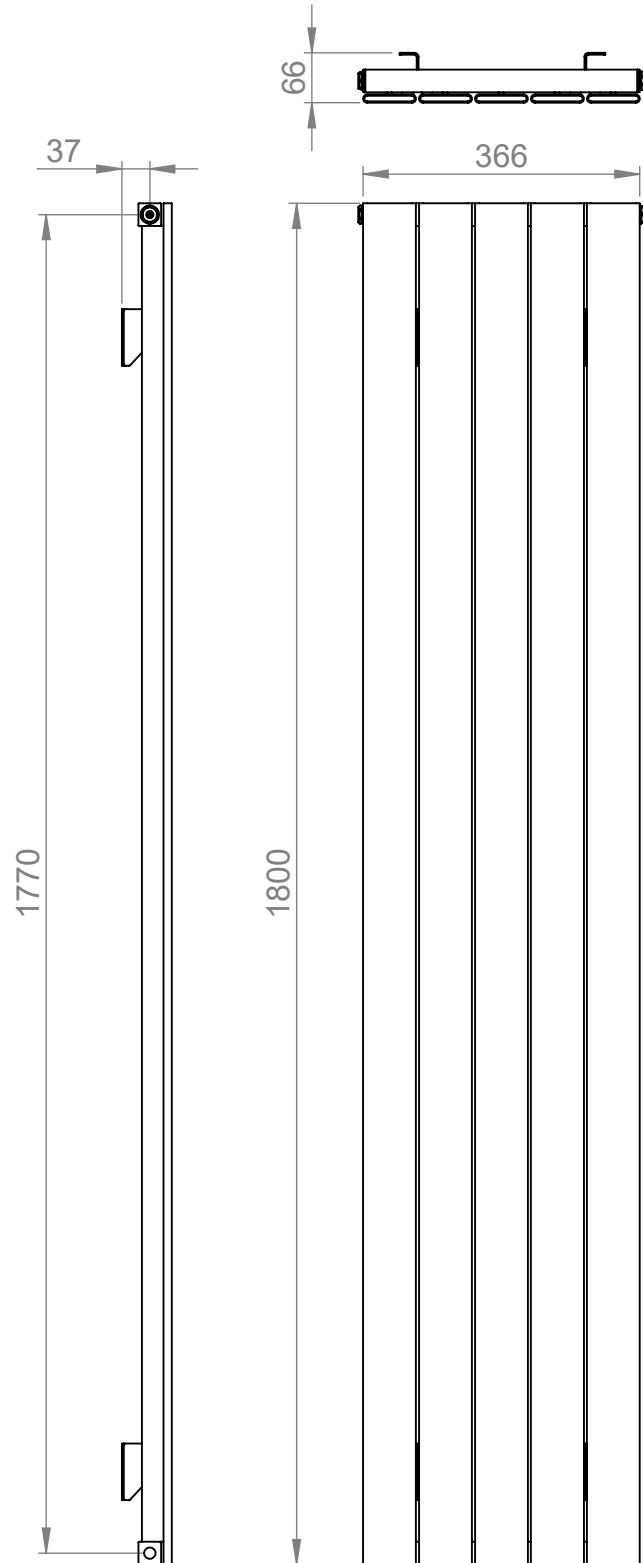

Flyline DR001 1800x366x66mm

Height: 1800mm
Width: 366mm
Depth: 66mm
Weight HO: kg
EO: kg

Tube ϕ : 30mm sq & 70x11mm
End to End Connections: 366mm
Elec. element if specified: N/A
Output @ 50°C Δ T Watts: 1070W
BTUs: 3651

All dimensions in millimetres

Manufactured from Aluminium

Vogue UK Ltd. reserve the right to alter specifications without prior notice.
ALL MEASUREMENTS ARE NOMINAL DIMENSIONS ONLY, AND ARE NOT BINDING.