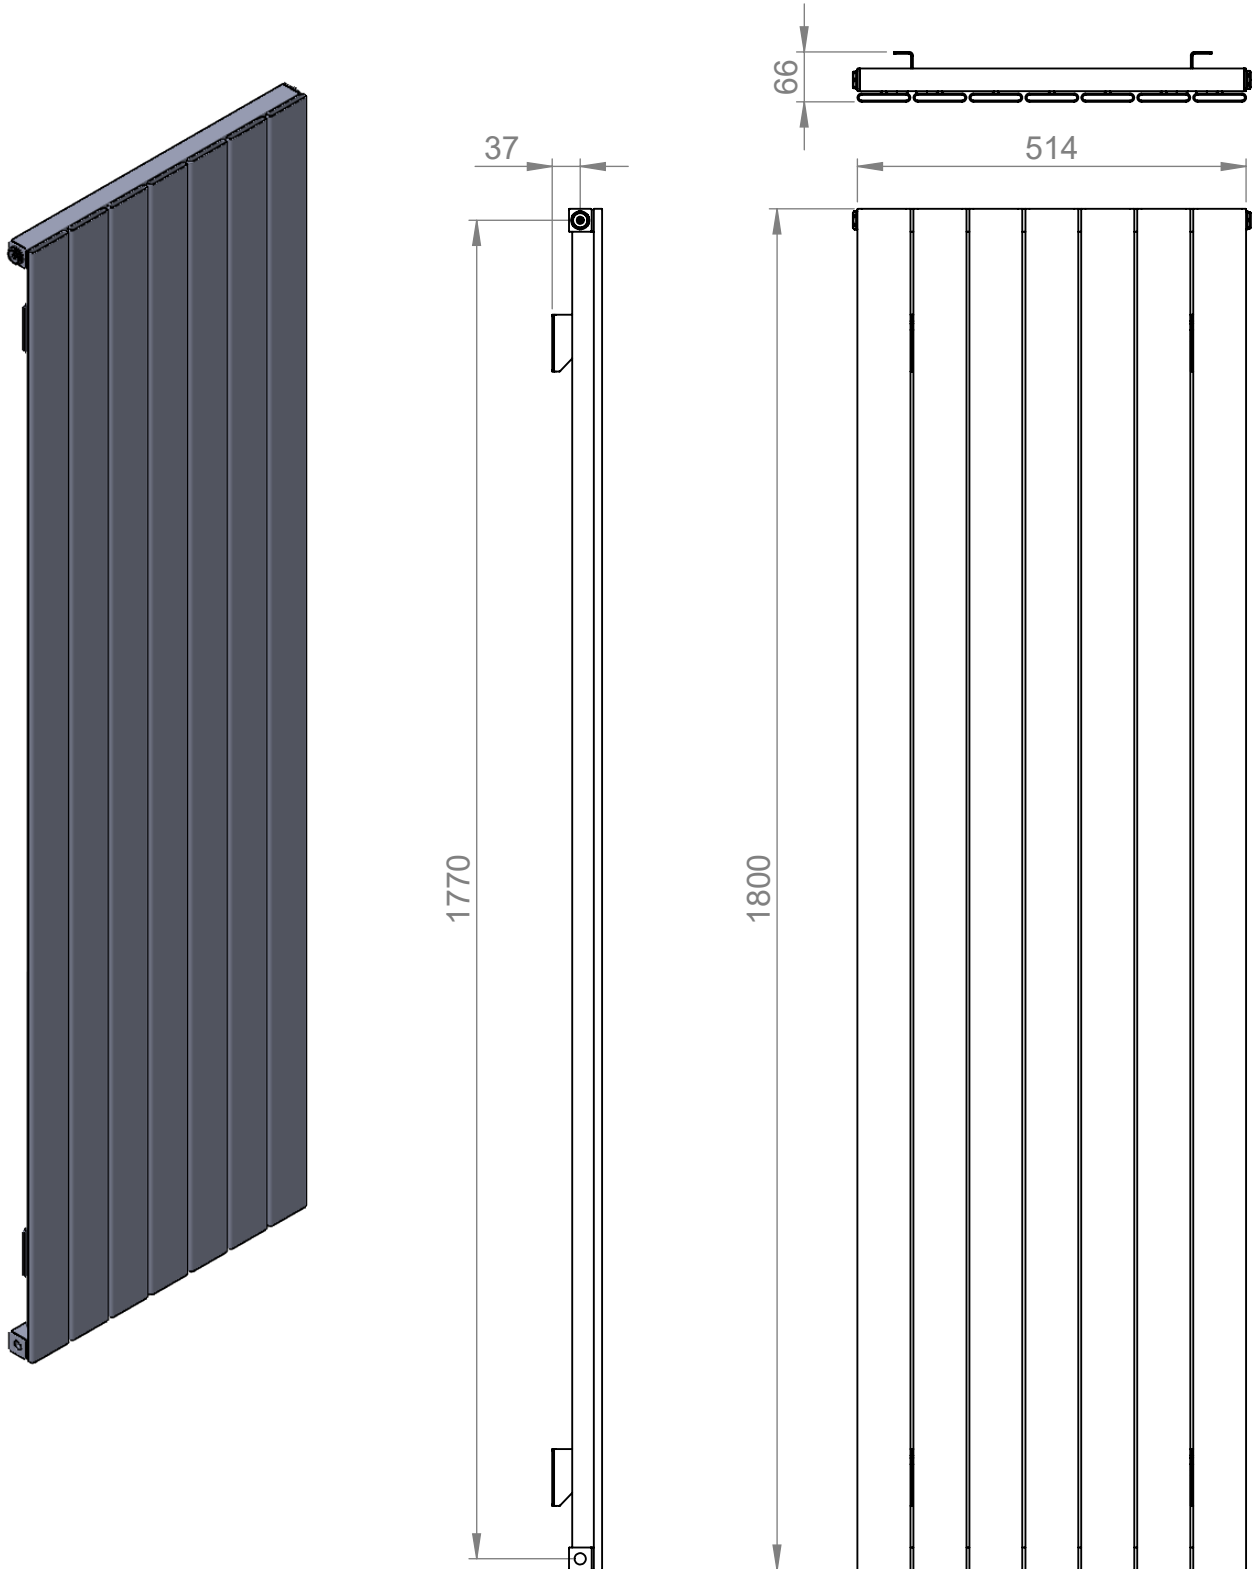

# Flyline DR001 1800x514x66mm

Height: 1800mm  
Width: 514mm  
Depth: 66mm  
Weight HO: kg  
EO: kg

Tube  $\phi$  : 30mm sq & 70x11mm  
End to End Connections: 514mm  
Elec. element if specified: N/A  
Output @ 50°C  $\Delta$  T Watts: 1499W  
BTUs: 5113

All dimensions in millimetres

Manufactured from Aluminium

Vogue UK Ltd. reserve the right to alter specifications without prior notice.  
ALL MEASUREMENTS ARE NOMINAL DIMENSIONS ONLY, AND ARE NOT BINDING.