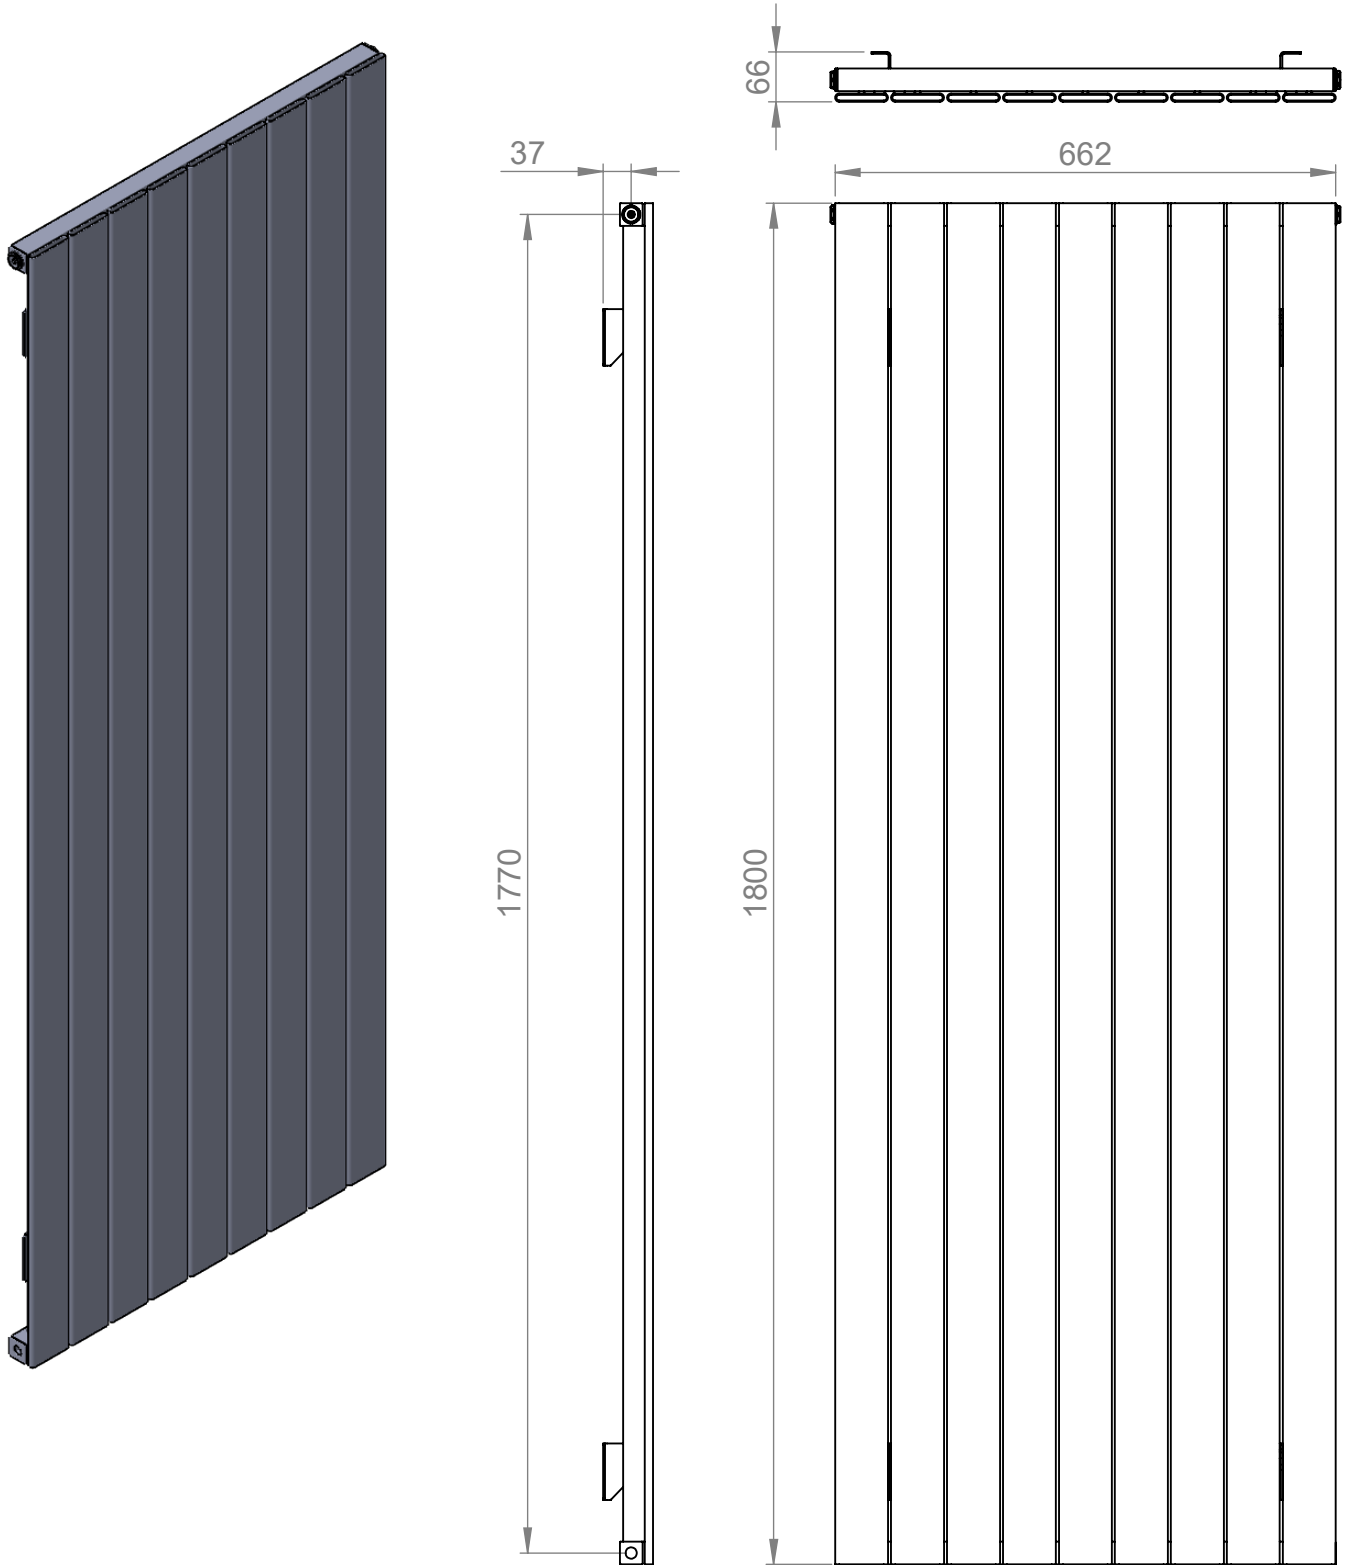

Flyline DR001 1800x662x66mm

Height: 1800mm
Width: 662mm
Depth: 66mm
Weight HO: kg
EO: kg

Tube ϕ : 30mm sq & 70x11mm
End to End Connections: 662mm
Elec. element if specified: N/A
Output @ 50°C Δ T Watts: 1928W
BTUs: 6574

All dimensions in millimetres

Manufactured from Aluminium

Vogue UK Ltd. reserve the right to alter specifications without prior notice.
ALL MEASUREMENTS ARE NOMINAL DIMENSIONS ONLY, AND ARE NOT BINDING.