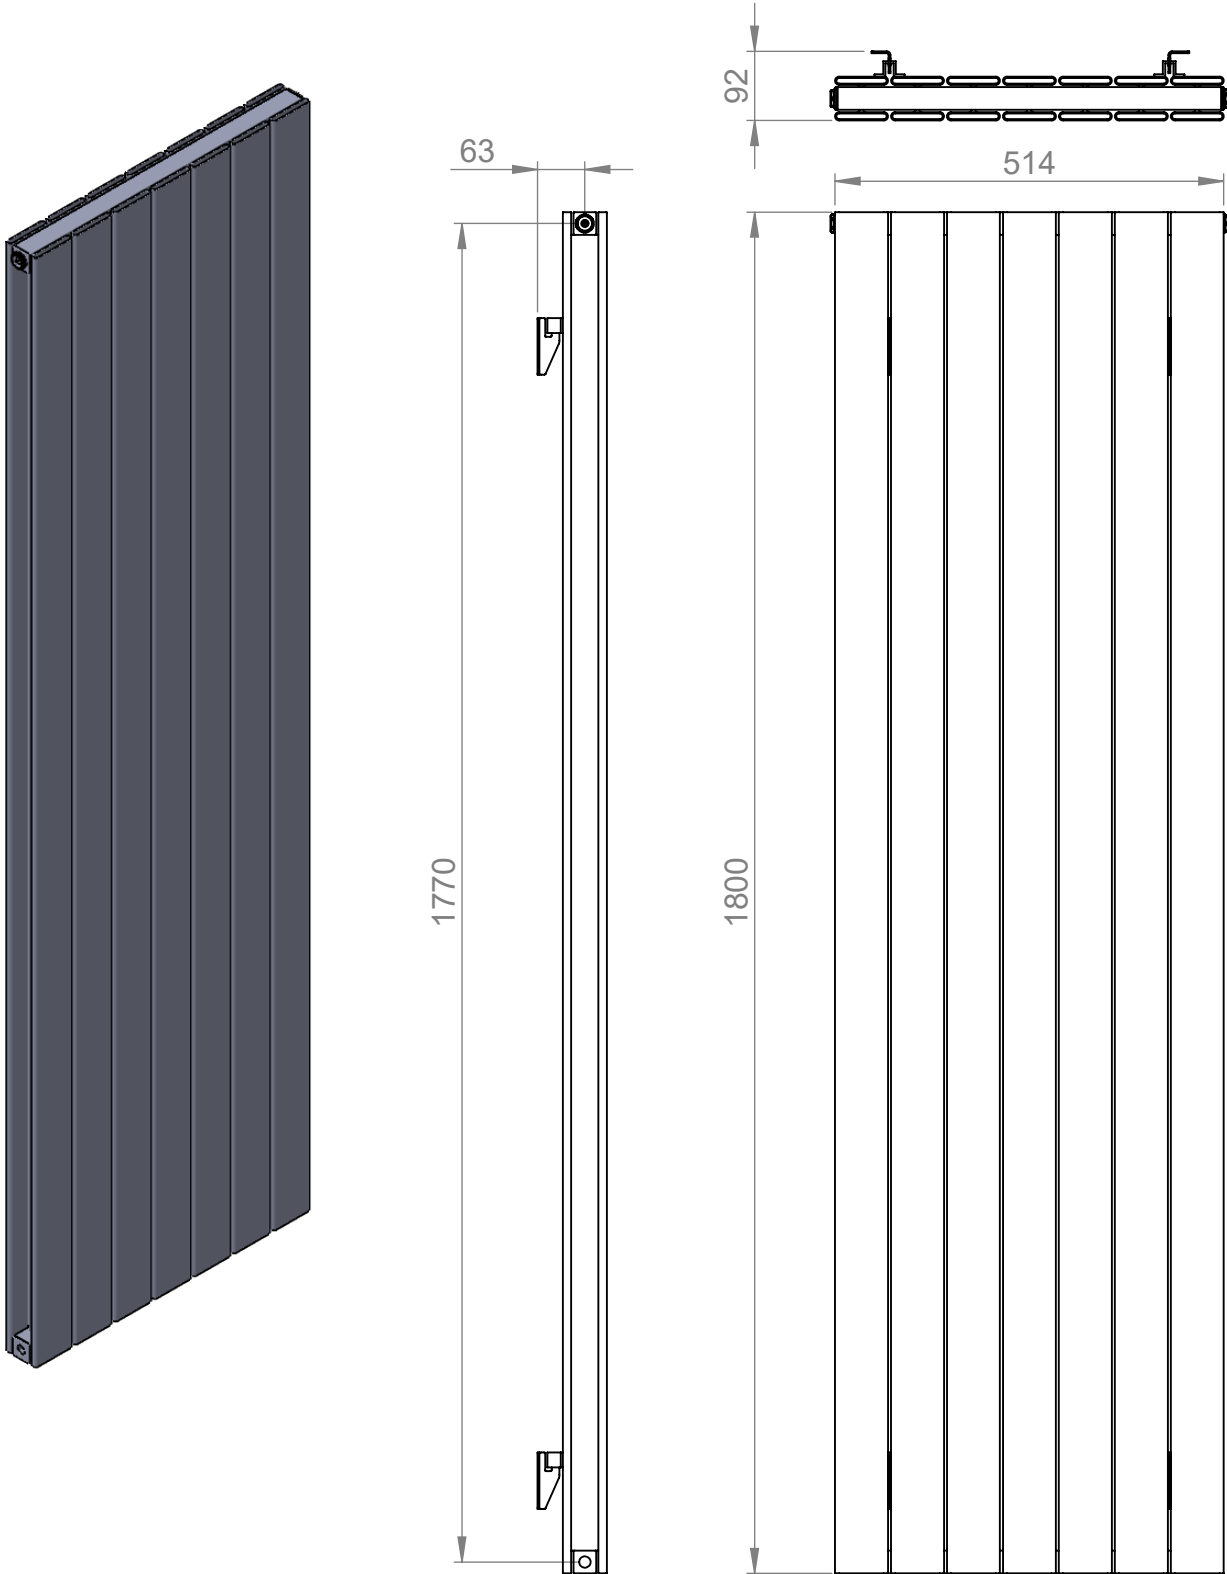

Flyline DR001DP 1800x514x92mm

Height: 1800mm
Width: 514mm
Depth: 92mm
Weight HO: kg
EO: kg

Tube ϕ : 30mm sq & 70x58mm
End to End Connections: 514mm
Elec. element if specified: N/A
Output @ 50°C Δ T Watts: 2590W
BTUs: 8833

All dimensions in millimetres

Manufactured from Aluminium

Vogue UK Ltd. reserve the right to alter specifications without prior notice.
ALL MEASUREMENTS ARE NOMINAL DIMENSIONS ONLY, AND ARE NOT BINDING.