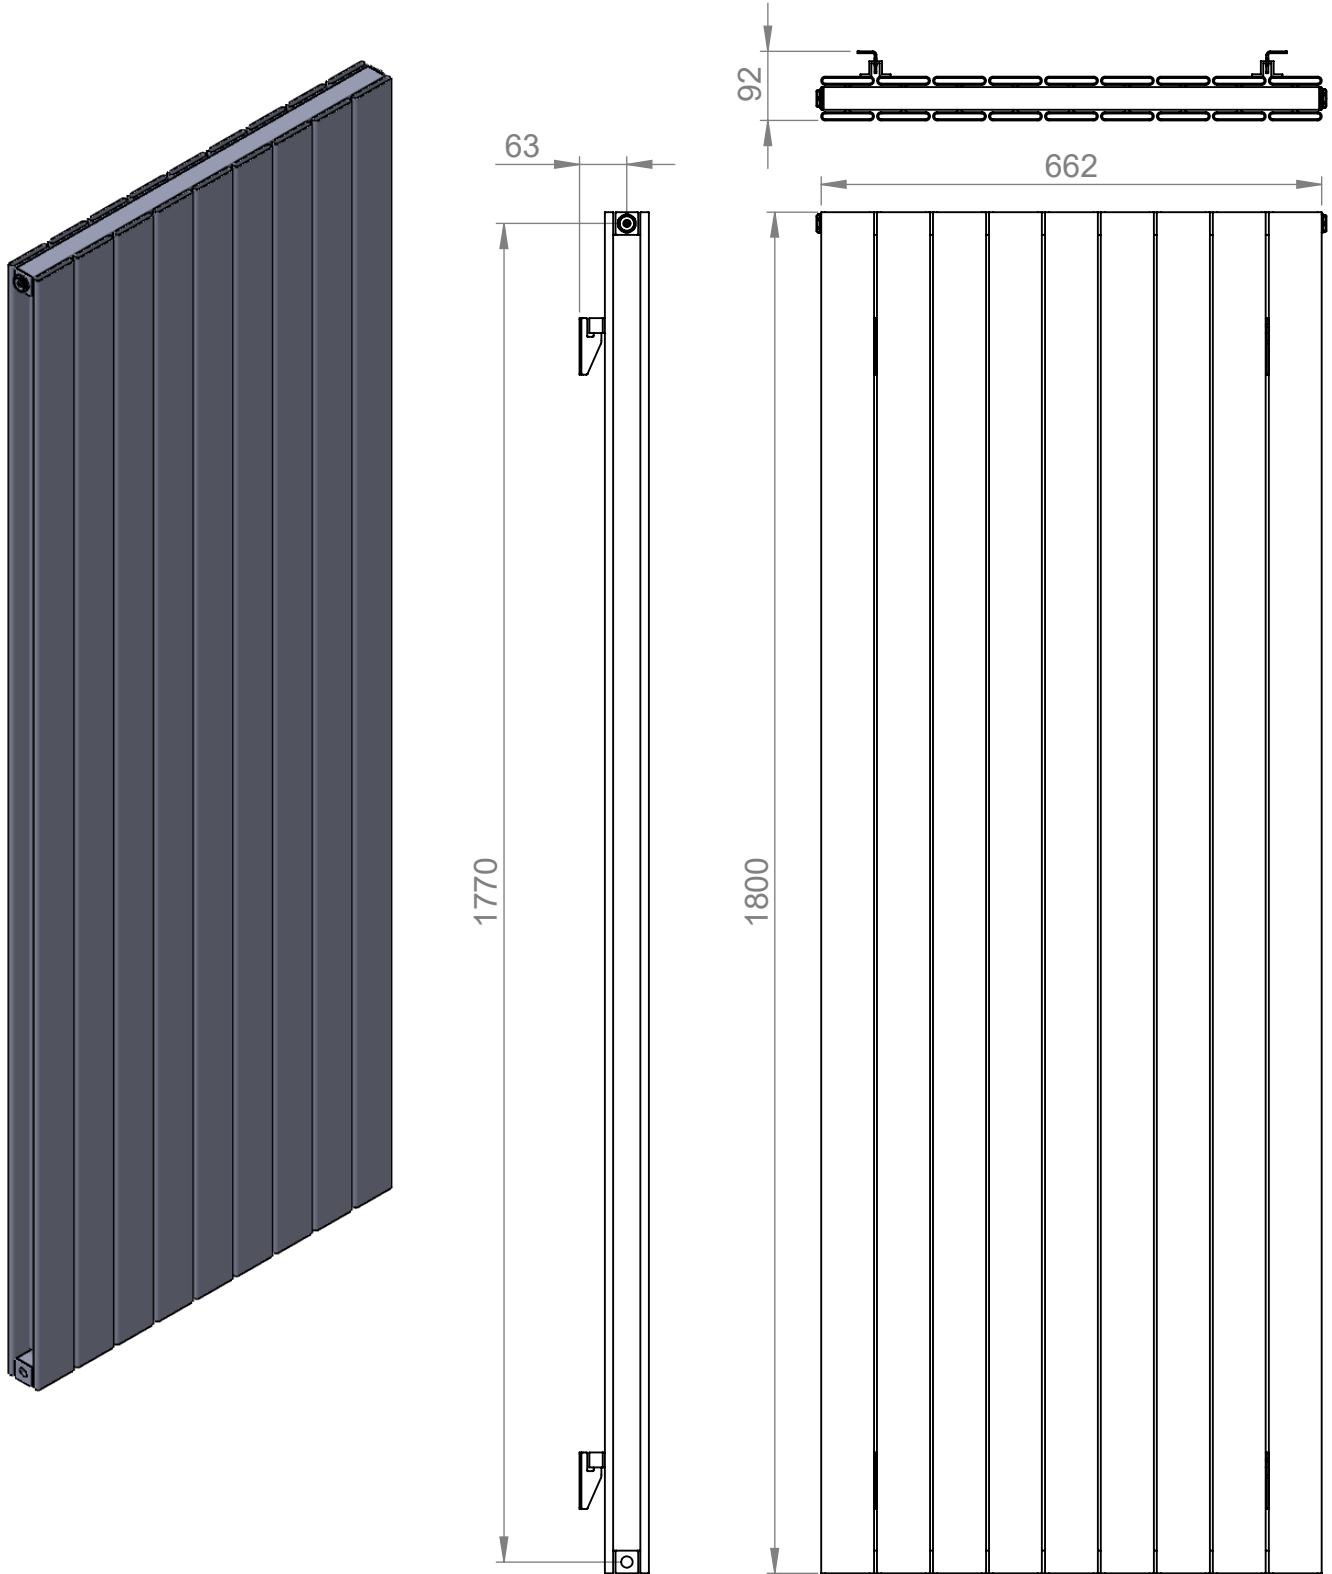

# Flyline DR001DP 1800x662x92mm

Height: 1800mm  
Width: 662mm  
Depth: 92mm  
Weight HO: kg  
EO: kg

Tube  $\phi$  : 30mm sq & 70x58mm  
End to End Connections: 662mm  
Elec. element if specified: N/A  
Output @ 50°C  $\Delta$  T Watts: 3331W  
BTUs: 11358

All dimensions in millimetres

Manufactured from Aluminium

Vogue UK Ltd. reserve the right to alter specifications without prior notice.  
ALL MEASUREMENTS ARE NOMINAL DIMENSIONS ONLY, AND ARE NOT BINDING.