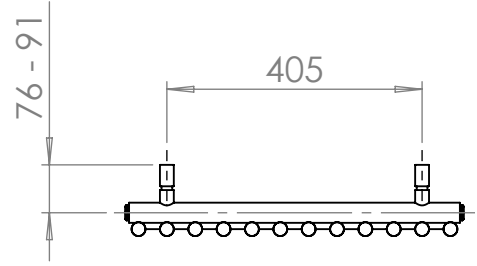

Ordinate - MD005

Tube ϕ : 32 & 22mm

Electrical element: N/A

Output @50°C Δ T: 676 W
2305 BTUs

Height: 1800mm

Width: 525mm

Depth: 113-128mm

Face-face connections: 525mm

All dimensions in millimetres

Manufactured from Mild Steel

Revision: 001

Approved by:

Drawn on: 01/2024

www.vogueuk.co.uk
01902 387000
sales@vogueuk.co.uk

www.vogueuk.eu
01902 387035
exportsales@vogueuk.co.uk

Scale 1:12