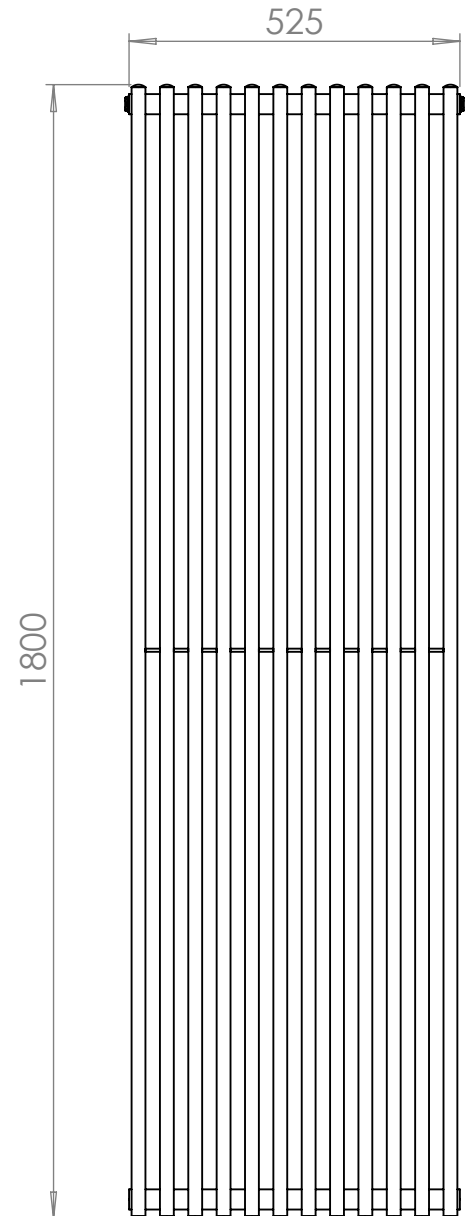

Ordinate - MD005

Tube ϕ : 32 & 22mm

Electrical element: N/A

Output @50°C Δ T: 676 W
2305 BTUs

Height: 1800mm

Width: 525mm

Depth: 113-128mm

Face-face connections: 525mm

All dimensions in millimetres

Manufactured from Mild Steel

Revision: 001

Approved by:

Drawn on: 01/2024

www.vogueuk.co.uk
01902 387000
sales@vogueuk.co.uk

www.vogueuk.eu
01902 387035
exportsales@vogueuk.co.uk

Scale 1:12