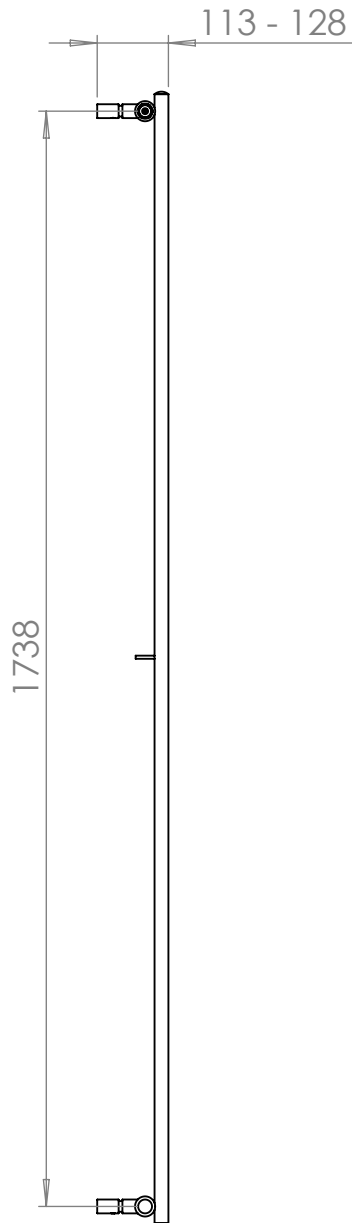

Ordinate - MD005

Tube ϕ : 32 & 22mm

Electrical element: N/A

Output @50°C Δ T: 676 W
2305 BTUs

Height: 1800mm

Width: 525mm

Depth: 113-128mm

Face-face connections: 525mm

All dimensions in millimetres

Manufactured from Mild Steel

Revision: 001

Approved by:

Drawn on: 01/2024

www.vogueuk.co.uk
01902 387000
sales@vogueuk.co.uk

www.vogueuk.eu
01902 387035
exportsales@vogueuk.co.uk

Scale 1:12