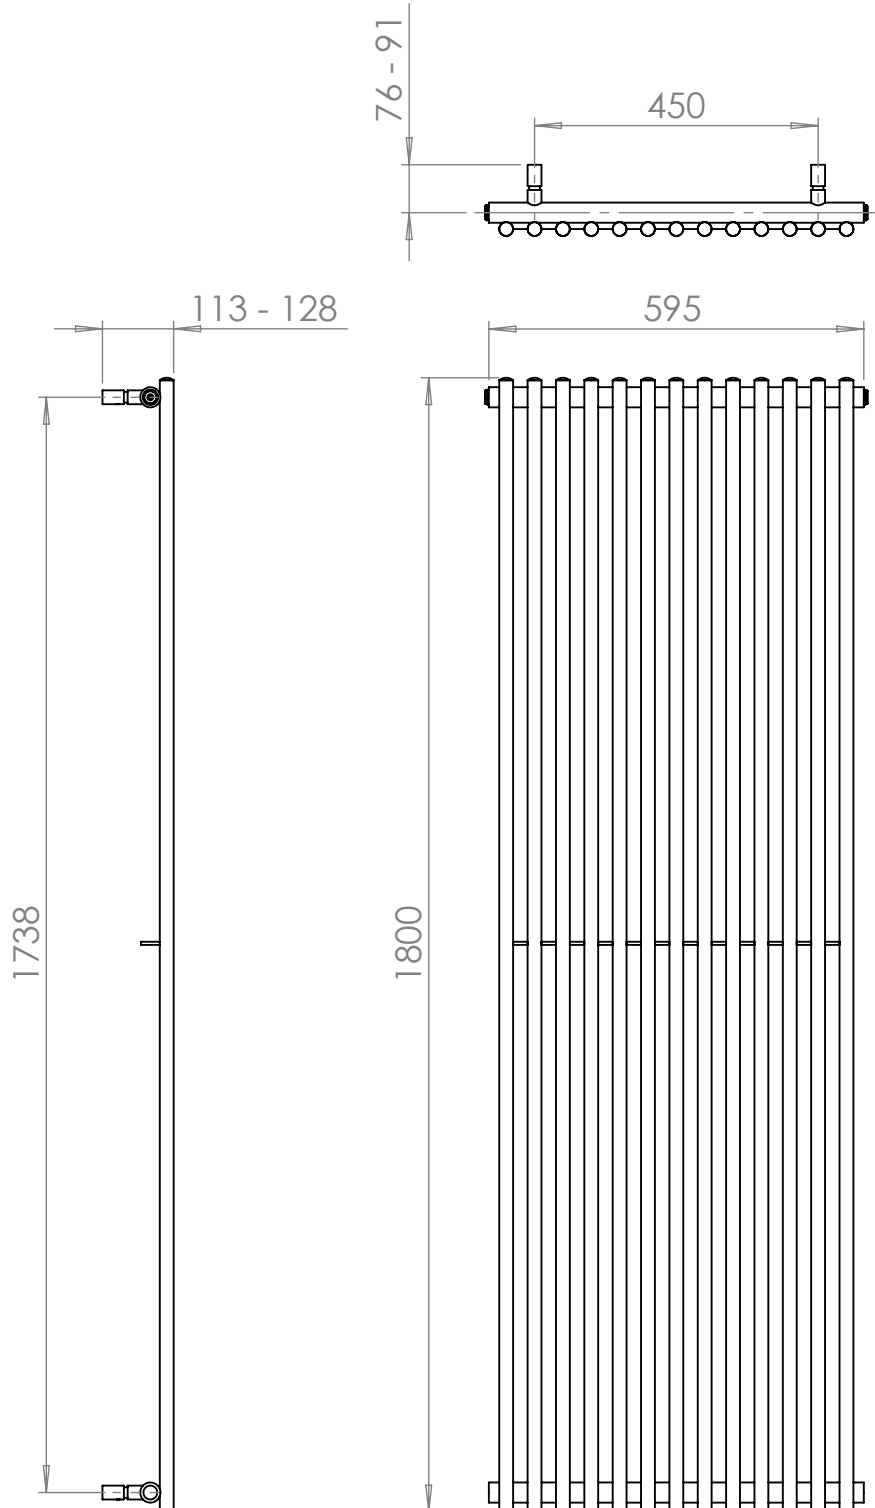

Ordinate - MD005

Tube ϕ : 32 & 22mm

Electrical element: N/A

Output @50°C Δ T: 734 W
2504 BTUs

Height: 1800mm

Width: 595mm

Depth: 113-128mm

Face-face connections: 595mm

All dimensions in millimetres

Manufactured from Mild Steel

Revision: 001

Approved by:

Drawn on: 01/2024

www.vogueuk.co.uk
01902 387000
sales@vogueuk.co.uk

www.vogueuk.eu
01902 387035
exportsales@vogueuk.co.uk

Scale 1:12