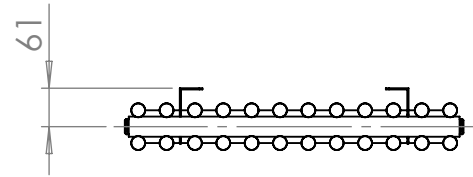

# Ordinate - MD005DP

Tube  $\phi$ : 32 & 22mm

Electrical element: N/A

Output @50°C $\Delta$ T: 914 W  
3119 BTUs

Height: 1800mm

Width: 525mm

Depth: 98mm

Face-face connections: 525mm

All dimensions in millimetres

Manufactured from Mild Steel

Revision: 001

Approved by:

Drawn on: 01/2024

[www.vogueuk.co.uk](http://www.vogueuk.co.uk)  
01902 387000  
sales@vogueuk.co.uk

[www.vogueuk.eu](http://www.vogueuk.eu)  
01902 387035  
exportsales@vogueuk.co.uk