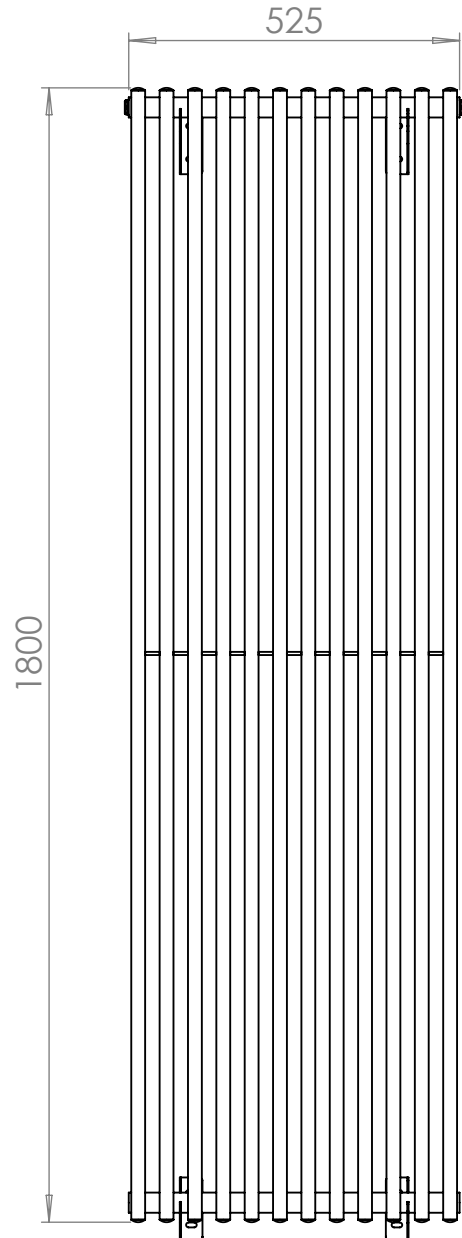

# Ordinate - MD005DP

Tube  $\phi$ : 32 & 22mm

Electrical element: N/A

Output @50°C $\Delta$ T: 914 W  
3119 BTUs

Height: 1800mm

Width: 525mm

Depth: 98mm

Face-face connections: 525mm

All dimensions in millimetres

Manufactured from Mild Steel

Revision: 001

Approved by:

Drawn on: 01/2024

[www.vogueuk.co.uk](http://www.vogueuk.co.uk)  
01902 387000  
sales@vogueuk.co.uk

[www.vogueuk.eu](http://www.vogueuk.eu)  
01902 387035  
exportsales@vogueuk.co.uk

Scale 1:12