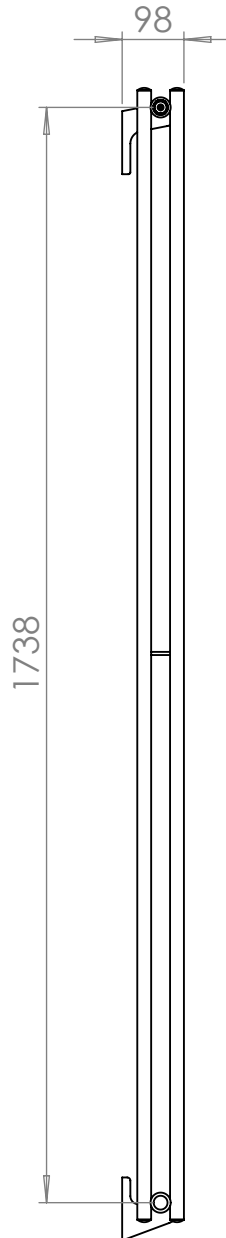

# Ordinate - MD005DP

Tube  $\phi$ : 32 & 22mm

Electrical element: N/A

Output @50°C $\Delta$ T: 914 W  
3119 BTUs

Height: 1800mm

Width: 525mm

Depth: 98mm

Face-face connections: 525mm

All dimensions in millimetres

Manufactured from Mild Steel

Revision: 001

Approved by:

Drawn on: 01/2024

[www.vogueuk.co.uk](http://www.vogueuk.co.uk)  
01902 387000  
sales@vogueuk.co.uk

[www.vogueuk.eu](http://www.vogueuk.eu)  
01902 387035  
exportsales@vogueuk.co.uk

[www.vogueuk.com](http://www.vogueuk.com)  
T: 508 887 8771 F: 508 887 8774  
info@vogueuk.com

Vogue UK Ltd. reserve the right to alter specifications without prior notice.  
ALL MEASUREMENTS ARE NOMINAL DIMENSIONS ONLY, AND ARE NOT BINDING.

Scale 1:12