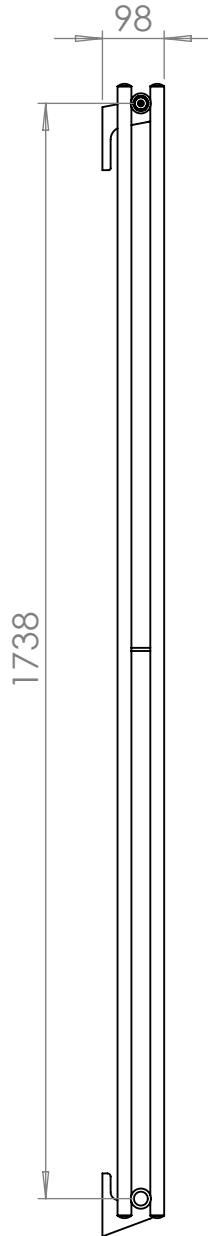

Ordinate - MD005DP

Tube ϕ : 32 & 22mm

Electrical element: N/A

Output @50°C Δ T: 992 W
3384 BTUs

Height: 1800mm

Width: 595mm

Depth: 98mm

Face-face connections: 595mm

All dimensions in millimetres

Manufactured from Mild Steel

Revision: 001

Approved by:

Drawn on: 01/2024

www.vogueuk.co.uk
01902 387000
sales@vogueuk.co.uk

www.vogueuk.eu
01902 387035
exportsales@vogueuk.co.uk

Scale 1:12