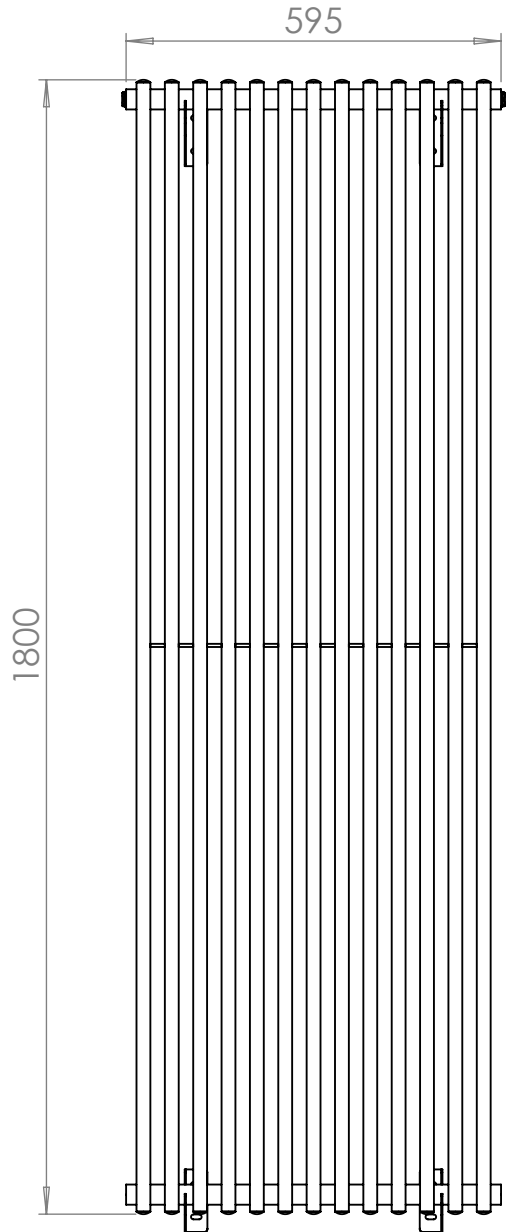

Ordinate - MD005DP

Tube ϕ : 32 & 22mm

Electrical element: N/A

Output @50°C Δ T: 992 W
3384 BTUs

Height: 1800mm

Width: 595mm

Depth: 98mm

Face-face connections: 595mm

All dimensions in millimetres

Manufactured from Mild Steel

Revision: 001

Approved by:

Drawn on: 01/2024

www.vogueuk.co.uk
01902 387000
sales@vogueuk.co.uk

www.vogueuk.eu
01902 387035
exportsales@vogueuk.co.uk

Scale 1:12