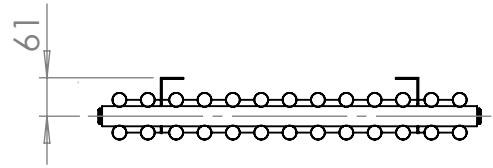

Ordinate - MD005DP

Tube ϕ : 32 & 22mm

Electrical element: N/A

Output @50°C Δ T: 992 W
3384 BTUs

Height: 1800mm

Width: 595mm

Depth: 98mm

Face-face connections: 595mm

All dimensions in millimetres

Manufactured from Mild Steel

Revision: 001

Approved by:

Drawn on: 01/2024

www.vogueuk.co.uk
01902 387000
sales@vogueuk.co.uk

www.vogueuk.eu
01902 387035
exportsales@vogueuk.co.uk