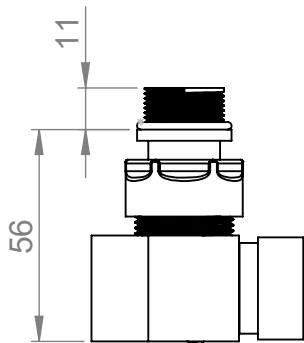

VL001

All dimensions in millimetres

Manufactured from: DZR Brass

Revision: 001

Approved by:

Drawn on: 1/24

www.vogueuk.co.uk
01902 387000
sales@vogueuk.co.uk

www.vogueuk.eu
01902 387035
exportsales@vogueuk.co.uk

Scale 1:2