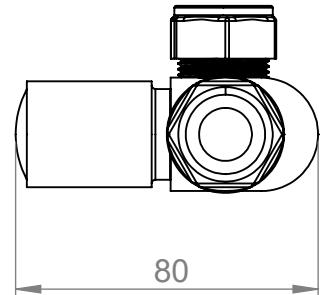

VL001

All dimensions in millimetres

Manufactured from: DZR Brass

Revision: 001

Approved by:

Drawn on: 1/24

www.vogueuk.co.uk
01902 387000
sales@vogueuk.co.uk

www.vogueuk.eu
01902 387035
exportsales@vogueuk.co.uk

Scale 1:2