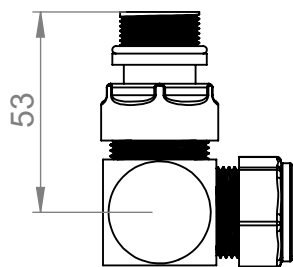

VL001

All dimensions in millimetres

Manufactured from: DZR Brass

Revision: 001

Approved by:

Drawn on: 1/24

www.vogueuk.co.uk
01902 387000
sales@vogueuk.co.uk

www.vogueuk.eu
01902 387035
exportsales@vogueuk.co.uk

Scale 1:2