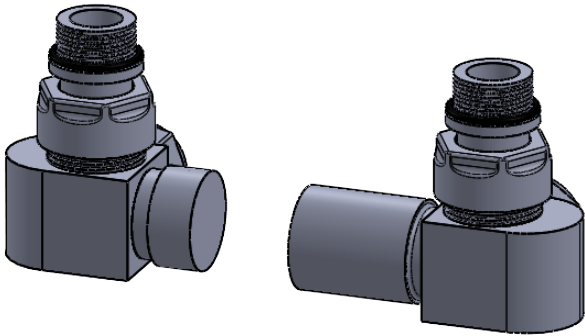

VL001

All dimensions in millimetres

Manufactured from: DZR Brass

Revision: 001

Approved by:

Drawn on: 1/24

www.vogueuk.co.uk
01902 387000
sales@vogueuk.co.uk

www.vogueuk.eu
01902 387035
exportsales@vogueuk.co.uk

Scale 1:2