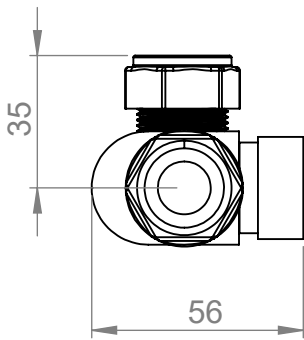

VL001

All dimensions in millimetres

Manufactured from: DZR Brass

Revision: 001

Approved by:

Drawn on: 1/24

www.vogueuk.co.uk
01902 387000
sales@vogueuk.co.uk

www.vogueuk.eu
01902 387035
exportsales@vogueuk.co.uk

Scale 1:2