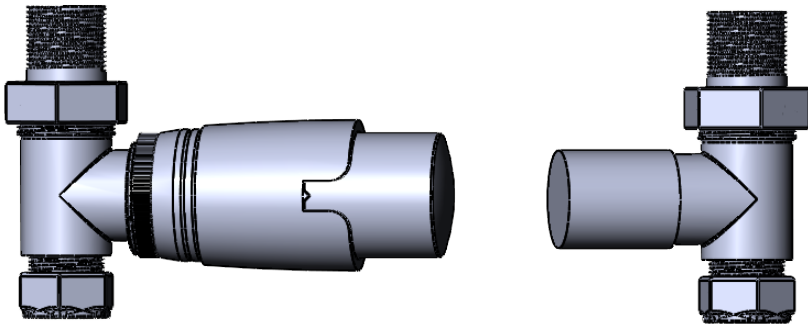

VL004 TRV Straight

All dimensions in millimetres

Manufactured from: DZR Brass

Revision: 001

Approved by:

Drawn on: 1/24

www.vogueuk.co.uk
01902 387000
sales@vogueuk.co.uk

www.vogueuk.eu
01902 387035
exportsales@vogueuk.co.uk

Scale 1:1