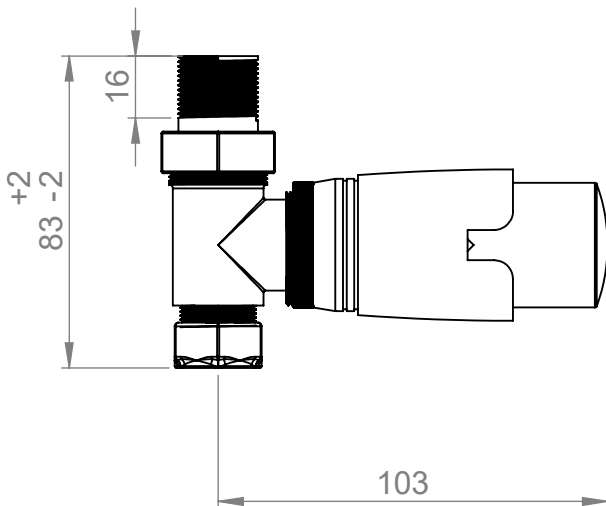

VL004 TRV Straight

All dimensions in millimetres

Manufactured from: DZR Brass

Revision: 001

Approved by:

Drawn on: 1/24

www.vogueuk.co.uk
01902 387000
sales@vogueuk.co.uk

www.vogueuk.eu
01902 387035
exportsales@vogueuk.co.uk

Scale 1:1