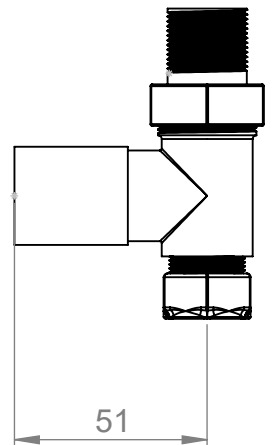

VL004 TRV Straight

All dimensions in millimetres

Manufactured from: DZR Brass

Revision: 001

Approved by:

Drawn on: 1/24

www.vogueuk.co.uk
01902 387000
sales@vogueuk.co.uk

www.vogueuk.eu
01902 387035
exportsales@vogueuk.co.uk

Scale 1:1