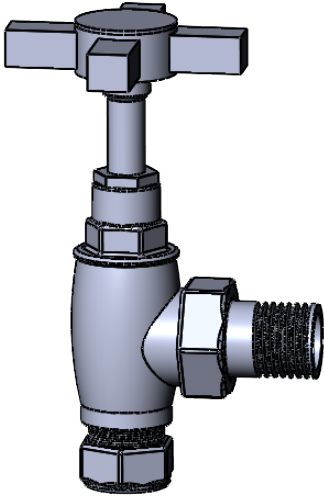

VL006

All dimensions in millimetres

Manufactured from: DZR Brass

Revision: 001

Approved by:

Drawn on: 1/24

www.vogueuk.co.uk
01902 387000
sales@vogueuk.co.uk

www.vogueuk.eu
01902 387035
exportsales@vogueuk.co.uk

Scale 1:2