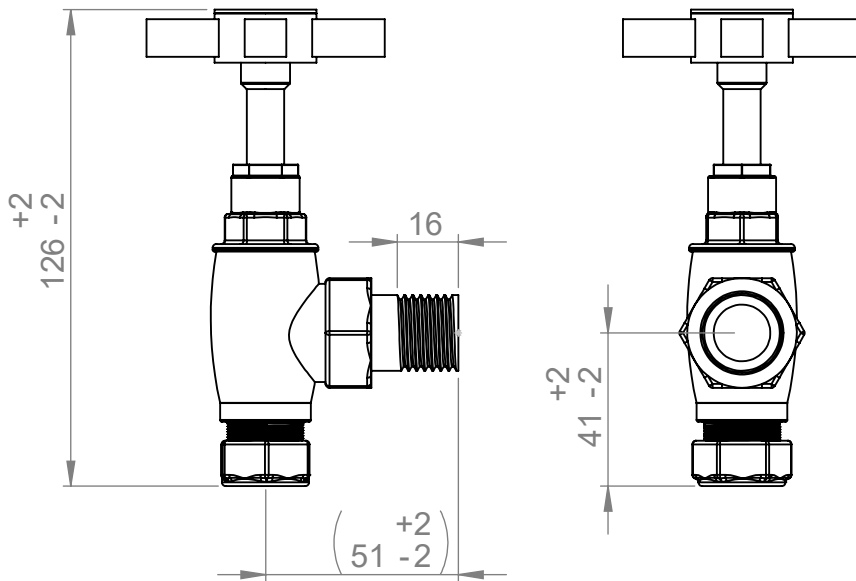

VL006

All dimensions in millimetres

Manufactured from: DZR Brass

Revision: 001

Approved by:

Drawn on: 1/24

www.vogueuk.co.uk
01902 387000
sales@vogueuk.co.uk

www.vogueuk.eu
01902 387035
exportsales@vogueuk.co.uk

Scale 1:2