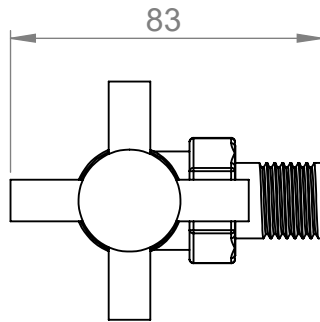

VL006

All dimensions in millimetres

Manufactured from: DZR Brass

Revision: 001

Approved by:

Drawn on: 1/24

www.vogueuk.co.uk
01902 387000
sales@vogueuk.co.uk

www.vogueuk.eu
01902 387035
exportsales@vogueuk.co.uk

Scale 1:2