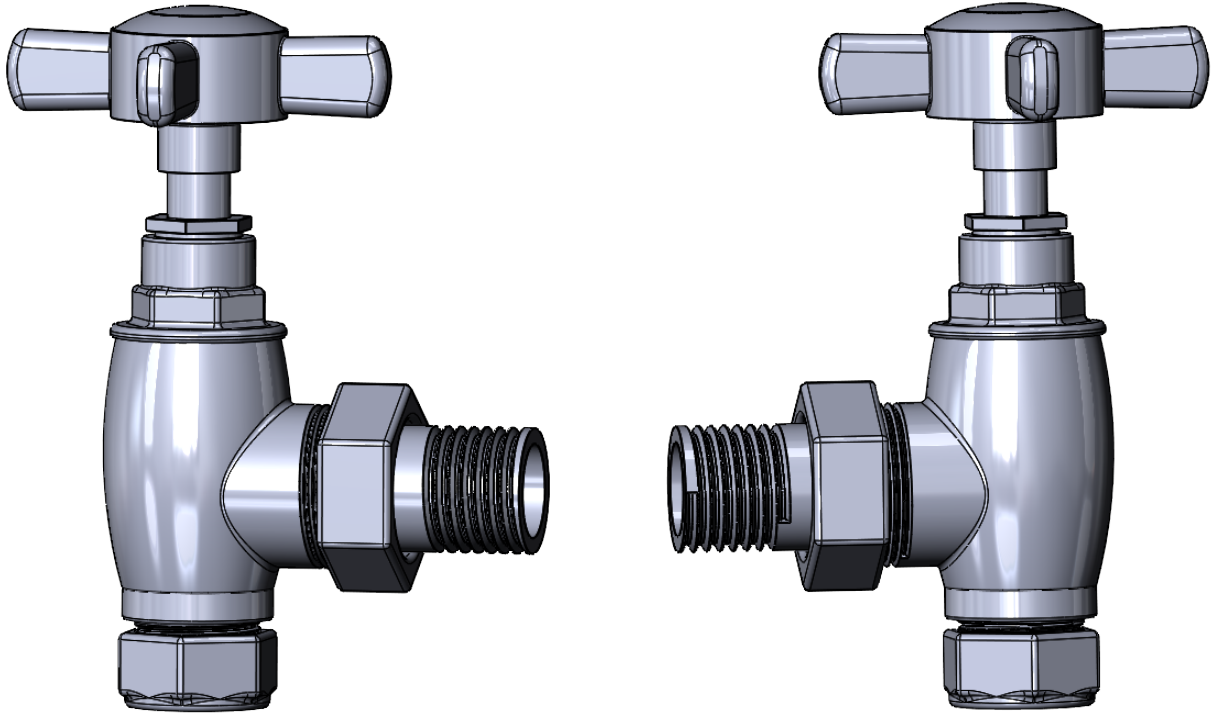

VL008

Tube ϕ : -

Electrical element: - W

Weight: -kg

Output @50°C Δ T: - W
- BTUs

Height:

Width:

Depth:

Face-to-face connections:

All dimensions in millimetres

Manufactured from: DZR Brass

Revision: 001

Approved by:

Drawn on: 1/24

www.vogueuk.co.uk
01902 387000
sales@vogueuk.co.uk

www.vogueuk.eu
01902 387035
exportsales@vogueuk.co.uk

Scale 1:2