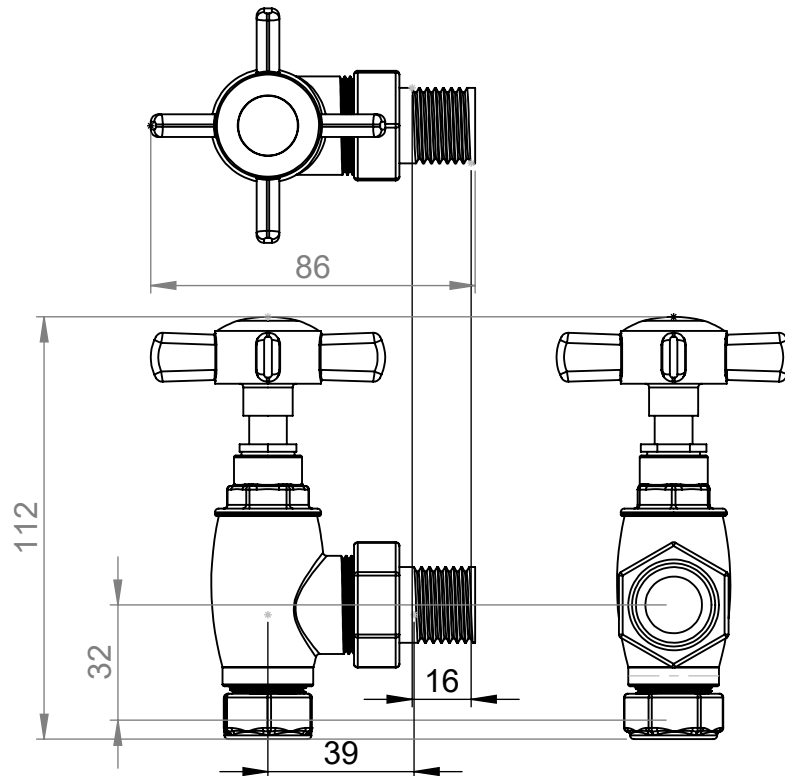

VL008

Tube ϕ : -

Electrical element: - W

Weight: -kg

Output @50°C Δ T: - W
- BTUs

Height:

Width:

Depth:

Face-to-face connections:

All dimensions in millimetres

Manufactured from: DZR Brass

Revision: 001

Approved by:

Drawn on: 1/24

www.vogueuk.co.uk
01902 387000
sales@vogueuk.co.uk

www.vogueuk.eu
01902 387035
exportsales@vogueuk.co.uk

Scale 1:2