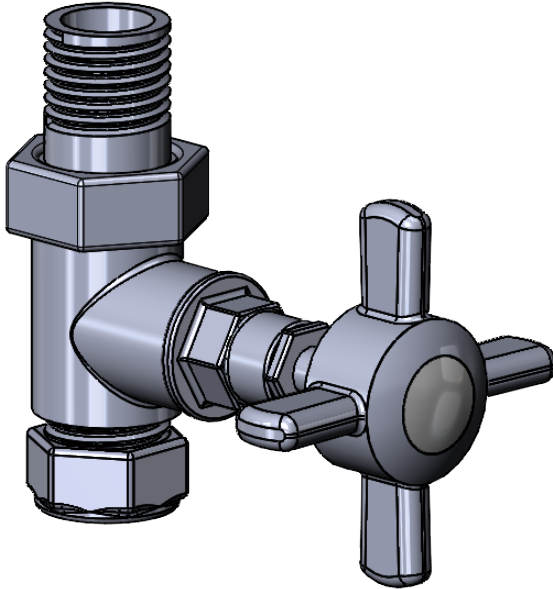

VL008-STR

Tube ϕ : -

Electrical element: - W

Weight: -kg

Output @50°C Δ T: - W
- BTUs

Height:

Width:

Depth:

Face-to-face connections:

All dimensions in millimetres

Manufactured from: DZR Brass

Revision: 001

Approved by:

Drawn on: 1/24

www.vogueuk.co.uk
01902 387000
sales@vogueuk.co.uk

www.vogueuk.eu
01902 387035
exportsales@vogueuk.co.uk

Scale 1:2