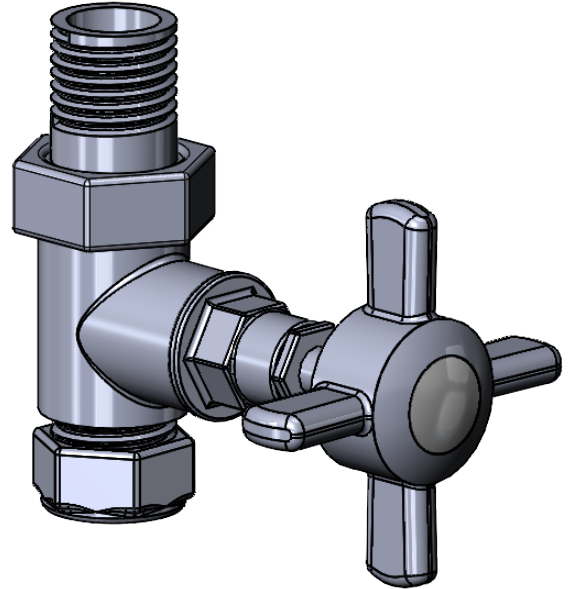

VL008-STR

Tube ϕ : -

Electrical element: - W

Weight: -kg

Output @50°C Δ T: - W
- BTUs

Height:

Width:

Depth:

Face-to-face connections:

All dimensions in millimetres

Manufactured from: DZR Brass

Revision: 001

Approved by:

Drawn on: 1/24

www.vogueuk.co.uk
01902 387000
sales@vogueuk.co.uk

www.vogueuk.eu
01902 387035
exportsales@vogueuk.co.uk

Scale 1:2