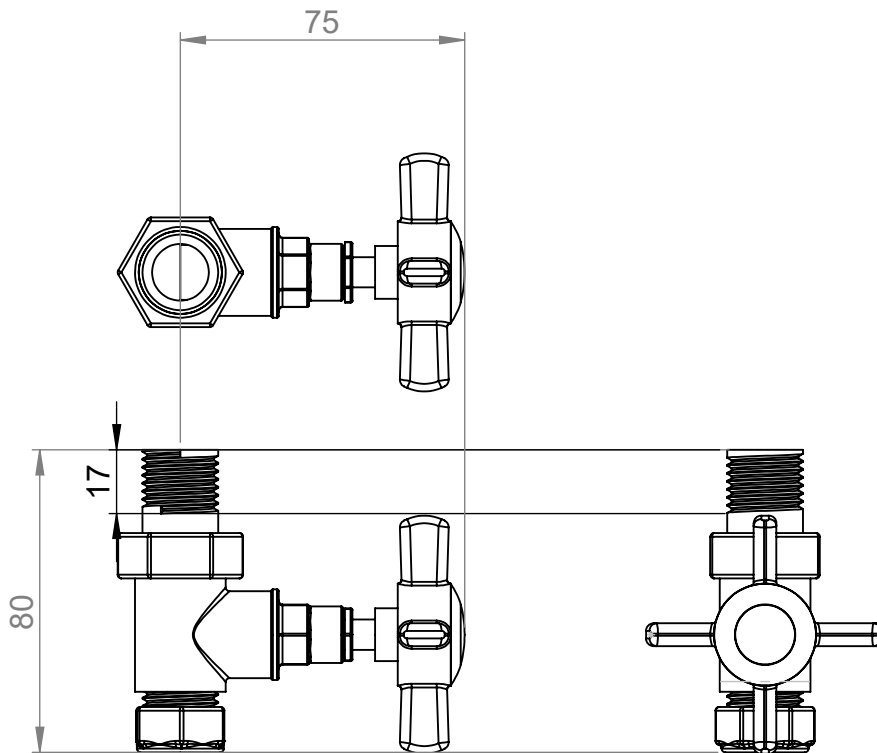

VL008-STR

Tube ϕ : -

Electrical element: - W

Weight: -kg

Output @50°C Δ T: - W
- BTUs

Height:

Width:

Depth:

Face-to-face connections:

All dimensions in millimetres

Manufactured from: DZR Brass

Revision: 001

Approved by:

Drawn on: 1/24

www.vogueuk.co.uk
01902 387000
sales@vogueuk.co.uk

www.vogueuk.eu
01902 387035
exportsales@vogueuk.co.uk

Scale 1:2