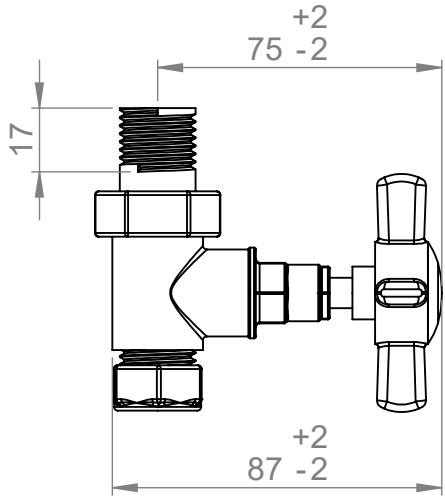

VL008-Straight

All dimensions in millimetres

Manufactured from: DZR Brass

Revision: 001

Approved by:

Drawn on: 1/24

www.vogueuk.co.uk
01902 387000
sales@vogueuk.co.uk

www.vogueuk.eu
01902 387035
exportsales@vogueuk.co.uk

Scale 1:2