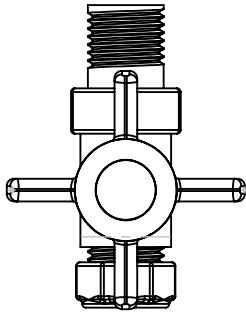

VL008-Straight

All dimensions in millimetres

Manufactured from: DZR Brass

Revision: 001

Approved by:

Drawn on: 1/24

www.vogueuk.co.uk
01902 387000
sales@vogueuk.co.uk

www.vogueuk.eu
01902 387035
exportsales@vogueuk.co.uk

Scale 1:2