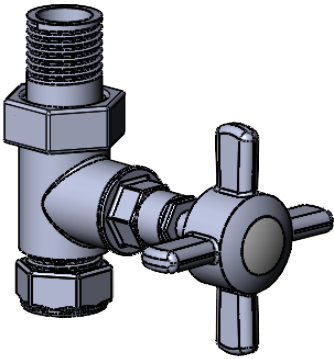

VL008-Straight

All dimensions in millimetres

Manufactured from: DZR Brass

Revision: 001

Approved by:

Drawn on: 1/24

www.vogueuk.co.uk
01902 387000
sales@vogueuk.co.uk

www.vogueuk.eu
01902 387035
exportsales@vogueuk.co.uk

Scale 1:2