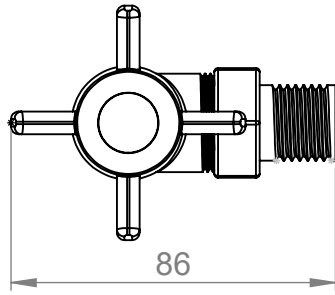

# VL008

All dimensions in millimetres

Manufactured from: DZR Brass

Revision: 001

Approved by:

Drawn on: 1/24

www.vogueuk.co.uk  
01902 387000  
sales@vogueuk.co.uk

www.vogueuk.eu  
01902 387035  
exportsales@vogueuk.co.uk

Scale 1:2