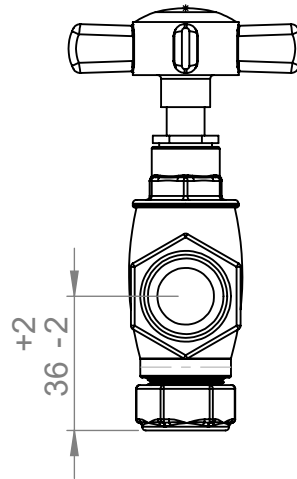

# VL008

All dimensions in millimetres

Manufactured from: DZR Brass

Revision: 001

Approved by:

Drawn on: 1/24

www.vogueuk.co.uk  
01902 387000  
sales@vogueuk.co.uk

www.vogueuk.eu  
01902 387035  
exportsales@vogueuk.co.uk

Scale 1:2