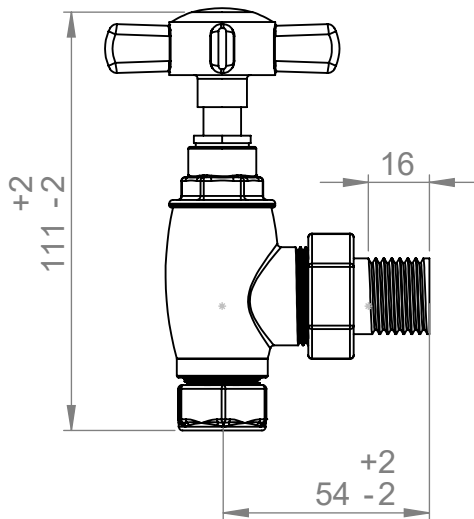

# VL008

All dimensions in millimetres

Manufactured from: DZR Brass

Revision: 001

Approved by:

Drawn on: 1/24

www.vogueuk.co.uk  
01902 387000  
sales@vogueuk.co.uk

www.vogueuk.eu  
01902 387035  
exportsales@vogueuk.co.uk

Scale 1:2