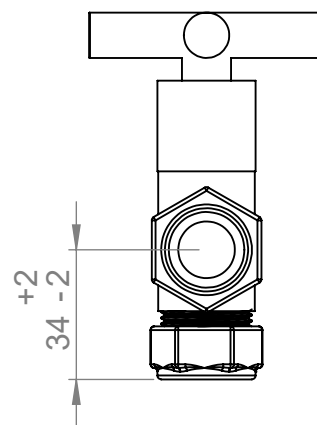

VL012

All dimensions in millimetres

Manufactured from: DZR Brass

Revision: 001

Approved by:

Drawn on: 1/24

www.vogueuk.co.uk
01902 387000
sales@vogueuk.co.uk

www.vogueuk.eu
01902 387035
exportsales@vogueuk.co.uk

Scale 1:2