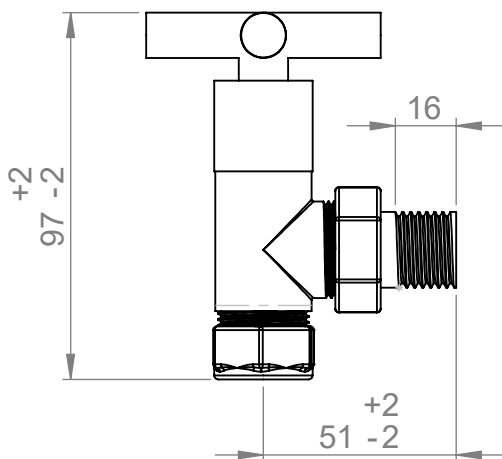

VL012

All dimensions in millimetres

Manufactured from: DZR Brass

Revision: 001

Approved by:

Drawn on: 1/24

www.vogueuk.co.uk
01902 387000
sales@vogueuk.co.uk

www.vogueuk.eu
01902 387035
exportsales@vogueuk.co.uk

Scale 1:2