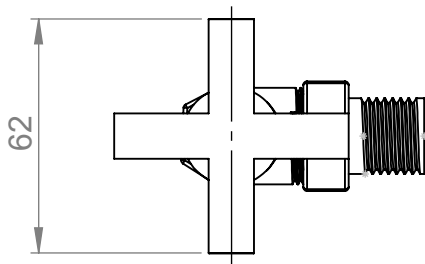

VL012

All dimensions in millimetres

Manufactured from: DZR Brass

Revision: 001

Approved by:

Drawn on: 1/24

www.vogueuk.co.uk
01902 387000
sales@vogueuk.co.uk

www.vogueuk.eu
01902 387035
exportsales@vogueuk.co.uk

Scale 1:2