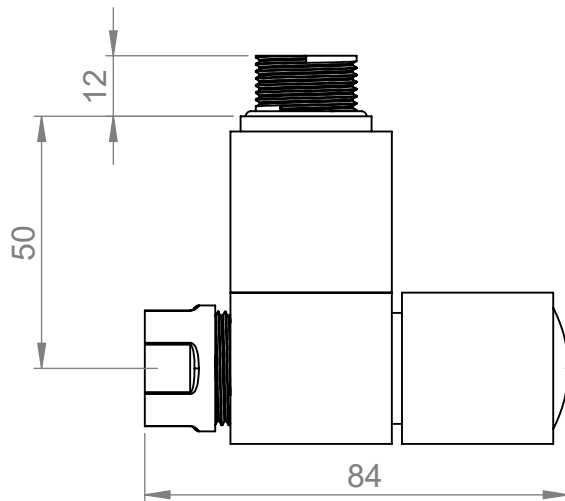

VL014

All dimensions in millimetres

Manufactured from: DZR Brass

Revision: 001

Approved by:

Drawn on: 1/24

www.vogueuk.co.uk
01902 387000
sales@vogueuk.co.uk

www.vogueuk.eu
01902 387035
exportsales@vogueuk.co.uk

Scale 1:1