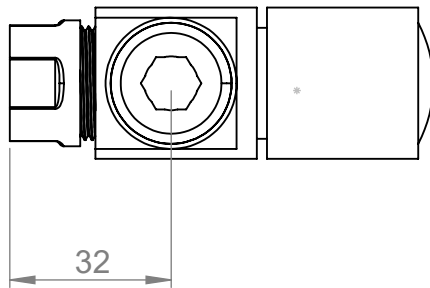

VL014

All dimensions in millimetres

Manufactured from: DZR Brass

Revision: 001

Approved by:

Drawn on: 1/24

www.vogueuk.co.uk
01902 387000
sales@vogueuk.co.uk

www.vogueuk.eu
01902 387035
exportsales@vogueuk.co.uk

Scale 1:1