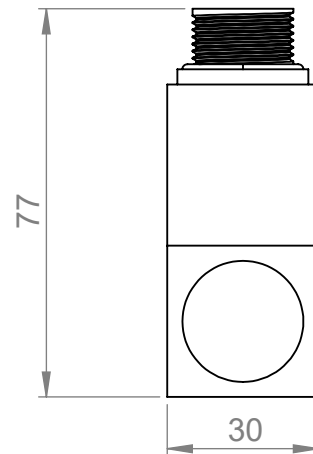

VL014

All dimensions in millimetres

Manufactured from: DZR Brass

Revision: 001

Approved by:

Drawn on: 1/24

www.vogueuk.co.uk
01902 387000
sales@vogueuk.co.uk

www.vogueuk.eu
01902 387035
exportsales@vogueuk.co.uk

Scale 1:1