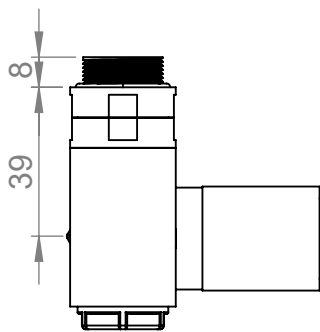

VL015

All dimensions in millimetres

Manufactured from: DZR Brass

Revision: 001

Approved by:

Drawn on: 1/24

www.vogueuk.co.uk
01902 387000
sales@vogueuk.co.uk

www.vogueuk.eu
01902 387035
exportsales@vogueuk.co.uk

Scale 1:2