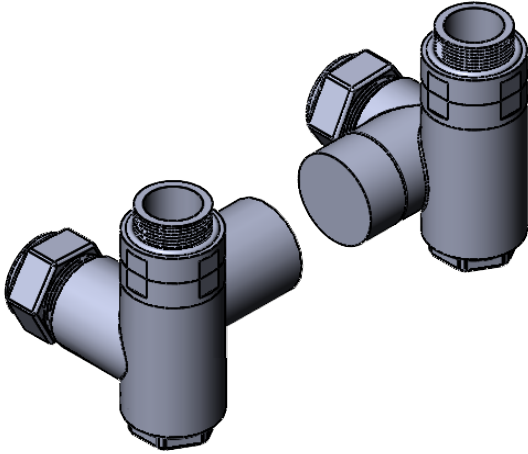

VL015

All dimensions in millimetres

Manufactured from: DZR Brass

Revision: 001

Approved by:

Drawn on: 1/24

www.vogueuk.co.uk
01902 387000
sales@vogueuk.co.uk

www.vogueuk.eu
01902 387035
exportsales@vogueuk.co.uk

Scale 1:2