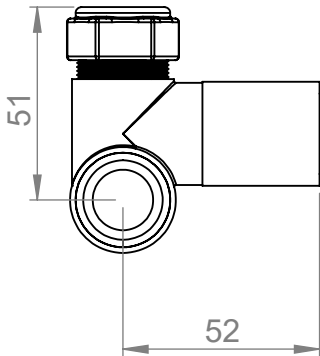

VL015

All dimensions in millimetres

Manufactured from: DZR Brass

Revision: 001

Approved by:

Drawn on: 1/24

www.vogueuk.co.uk
01902 387000
sales@vogueuk.co.uk

www.vogueuk.eu
01902 387035
exportsales@vogueuk.co.uk

Scale 1:2