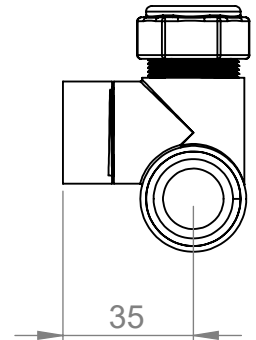

VL015

All dimensions in millimetres

Manufactured from: DZR Brass

Revision: 001

Approved by:

Drawn on: 1/24

www.vogueuk.co.uk
01902 387000
sales@vogueuk.co.uk

www.vogueuk.eu
01902 387035
exportsales@vogueuk.co.uk

Scale 1:2