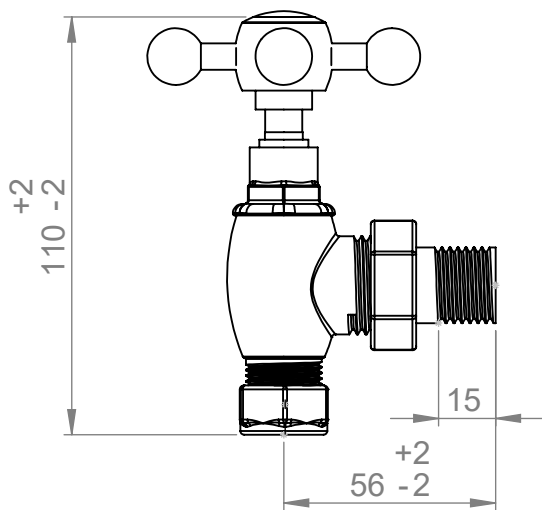

# VL018

All dimensions in millimetres

Manufactured from: DZR Brass

Revision: 001

Approved by:

Drawn on: 1/24

www.vogueuk.co.uk  
01902 387000  
sales@vogueuk.co.uk

www.vogueuk.eu  
01902 387035  
exportsales@vogueuk.co.uk

Scale 1:2