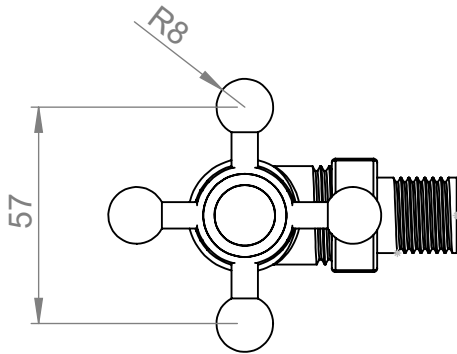

# VL018

All dimensions in millimetres

Manufactured from: DZR Brass

Revision: 001

Approved by:

Drawn on: 1/24

www.vogueuk.co.uk  
01902 387000  
sales@vogueuk.co.uk

www.vogueuk.eu  
01902 387035  
exportsales@vogueuk.co.uk

Scale 1:2