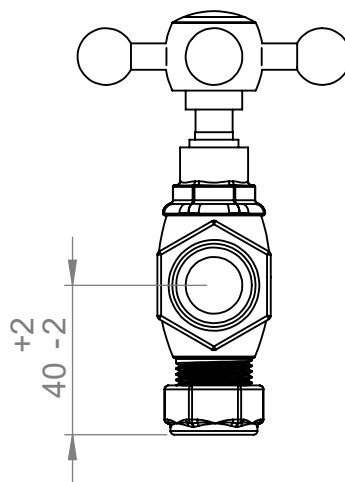

# VL018

All dimensions in millimetres

Manufactured from: DZR Brass

Revision: 001

Approved by:

Drawn on: 1/24

www.vogueuk.co.uk  
01902 387000  
sales@vogueuk.co.uk

www.vogueuk.eu  
01902 387035  
exportsales@vogueuk.co.uk

Scale 1:2