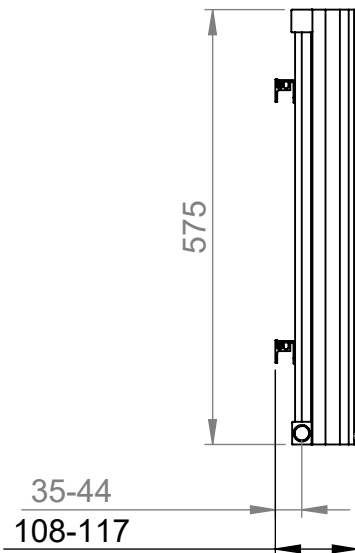

AU001

Tube ϕ : -

Electrical element: - W

Weight: 13.70kg

Output @50°C Δ T: 1444W
4927 BTUs

Height: 575mm

Width: 1040mm

Depth: 108-117mm

Face-to-face connections: 1040mm

All dimensions in millimetres

Manufactured from Aluminium

Revision: 001

Approved by:

Drawn on: 1/24

www.vogueuk.co.uk
01902 387000
sales@vogueuk.co.uk

www.vogueuk.eu
01902 387035
exportsales@vogueuk.co.uk

Scale 1:20