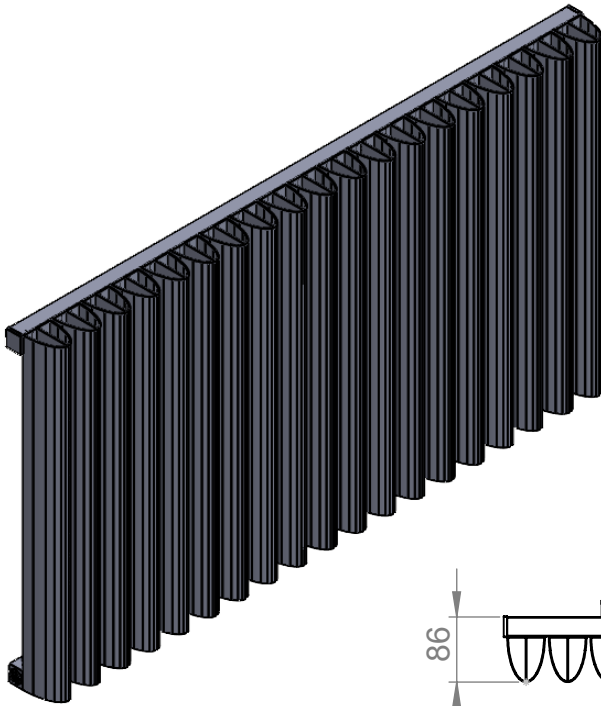

AU001

Tube ϕ : -

Electrical element: - W

Weight: 13.70kg

Output @50°C Δ T: 1444W
4927 BTUs

Height: 575mm

Width: 1040mm

Depth: 108-117mm

Face-to-face connections: 1040mm

All dimensions in millimetres

Manufactured from Aluminium

Revision: 001

Approved by:

Drawn on: 1/24

www.vogueuk.co.uk
01902 387000
sales@vogueuk.co.uk

www.vogueuk.eu
01902 387035
exportsales@vogueuk.co.uk

Scale 1:20