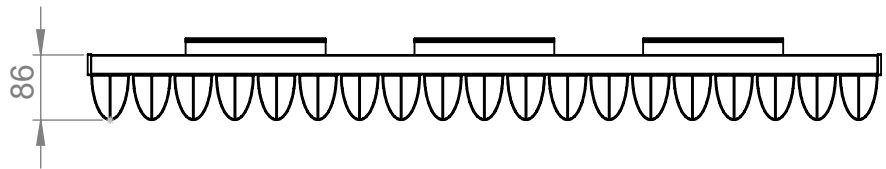

AU001

Tube ϕ : -

Electrical element: - W

Weight: 13.70kg

Output @50°C Δ T: 1444W
4927 BTUs

Height: 575mm

Width: 1040mm

Depth: 108-117mm

Face-to-face connections: 1040mm

All dimensions in millimetres

Manufactured from Aluminium

Revision: 001

Approved by:

Drawn on: 1/24

www.vogueuk.co.uk
01902 387000
sales@vogueuk.co.uk

www.vogueuk.eu
01902 387035
exportsales@vogueuk.co.uk

Scale 1:20