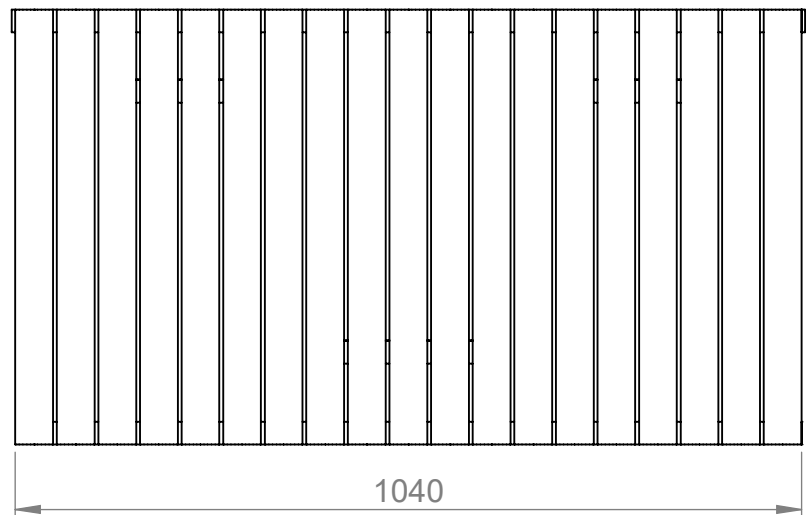

AU001

Tube ϕ : -

Electrical element: - W

Weight: 13.70kg

Output @50°C Δ T: 1444W
4927 BTUs

Height: 575mm

Width: 1040mm

Depth: 108-117mm

Face-to-face connections: 1040mm

All dimensions in millimetres

Manufactured from Aluminium

Revision: 001

Approved by:

Drawn on: 1/24

www.vogueuk.co.uk
01902 387000
sales@vogueuk.co.uk

www.vogueuk.eu
01902 387035
exportsales@vogueuk.co.uk

Scale 1:20