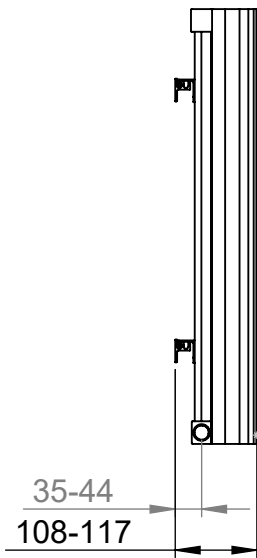

# AU001

Tube  $\phi$ : -

Electrical element: - W

Weight: 15.87kg

Output @50°C $\Delta$ T: 1672W  
5705 BTUs

Height: 575mm

Width: 1205mm

Depth: 108-117mm

Face-to-face connections: 1205mm

All dimensions in millimetres

Manufactured from Aluminium

Revision: 001

Approved by:

Drawn on: 1/2024

[www.vogueuk.co.uk](http://www.vogueuk.co.uk)  
01902 387000  
[sales@vogueuk.co.uk](mailto:sales@vogueuk.co.uk)

Vogue UK Ltd. reserve the right to alter specifications without prior notice.  
ALL MEASUREMENTS ARE NOMINAL DIMENSIONS ONLY, AND ARE NOT BINDING.

Scale 1:20