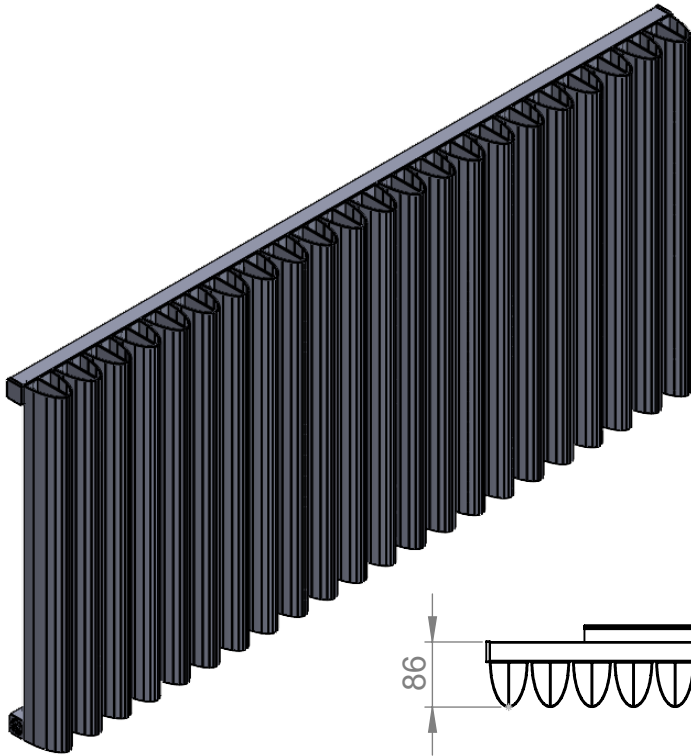

# AU001

Tube  $\phi$ : -

Electrical element: - W

Weight: 15.87kg

Output @50°C $\Delta$ T: 1672W  
5705 BTUs

Height: 575mm

Width: 1205mm

Depth: 108-117mm

Face-to-face connections: 1205mm

All dimensions in millimetres

Manufactured from Aluminium

Revision: 001

Approved by:

Drawn on: 1/2024

[www.vogueuk.co.uk](http://www.vogueuk.co.uk)  
01902 387000  
[sales@vogueuk.co.uk](mailto:sales@vogueuk.co.uk)

Vogue UK Ltd. reserve the right to alter specifications without prior notice.  
ALL MEASUREMENTS ARE NOMINAL DIMENSIONS ONLY, AND ARE NOT BINDING.

Scale 1:20