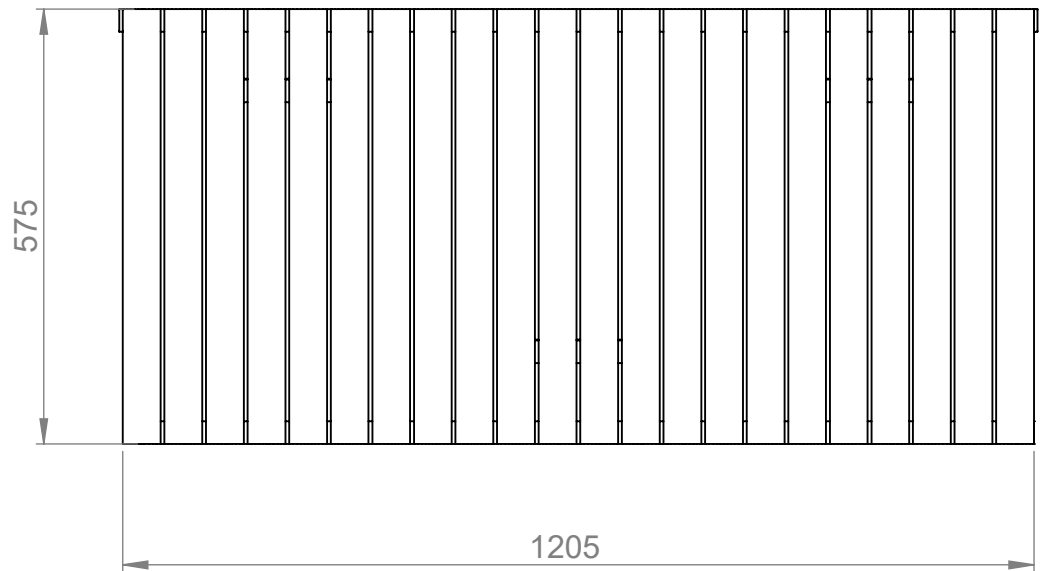

# AU001

Tube  $\phi$ : -

Electrical element: - W

Weight: 15.87kg

Output @50°C $\Delta$ T: 1672W  
5705 BTUs

Height: 575mm

Width: 1205mm

Depth: 108-117mm

Face-to-face connections: 1205mm

All dimensions in millimetres

Manufactured from Aluminium

Revision: 001

Approved by:

Drawn on: 1/2024

[www.vogueuk.co.uk](http://www.vogueuk.co.uk)  
01902 387000  
[sales@vogueuk.co.uk](mailto:sales@vogueuk.co.uk)

Vogue UK Ltd. reserve the right to alter specifications without prior notice.  
ALL MEASUREMENTS ARE NOMINAL DIMENSIONS ONLY, AND ARE NOT BINDING.

Scale 1:20