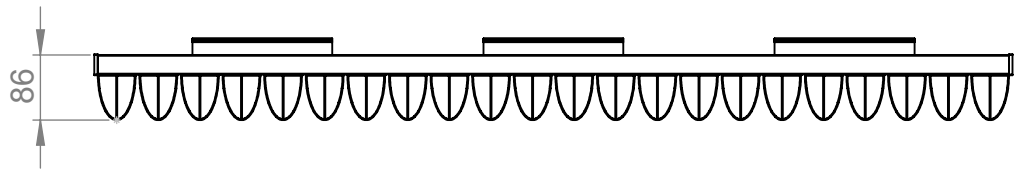

# AU001

Tube  $\phi$ : -

Electrical element: - W

Weight: 15.87kg

Output @50°C $\Delta$ T: 1672W  
5705 BTUs

Height: 575mm

Width: 1205mm

Depth: 108-117mm

Face-to-face connections: 1205mm

All dimensions in millimetres

Manufactured from Aluminium

Revision: 001

Approved by:

Drawn on: 1/2024

[www.vogueuk.co.uk](http://www.vogueuk.co.uk)  
01902 387000  
[sales@vogueuk.co.uk](mailto:sales@vogueuk.co.uk)

Vogue UK Ltd. reserve the right to alter specifications without prior notice.  
ALL MEASUREMENTS ARE NOMINAL DIMENSIONS ONLY, AND ARE NOT BINDING.

Scale 1:20