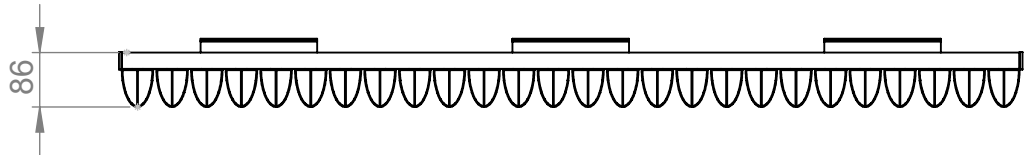

# AU001

Tube  $\phi$ : -

Electrical element: - W

Weight: 18.75kg

Output @50°C $\Delta$ T: 1976W  
6742 BTUs

Height: 575mm

Width: 1425mm

Depth: 108-117mm

Face-to-face connections: 1425mm

All dimensions in millimetres

Manufactured from Aluminium

Revision: 001

Approved by:

Drawn on: 1/2024

www.vogueuk.co.uk  
01902 387000  
sales@vogueuk.co.uk

www.vogueuk.eu  
01902 387035  
exportsales@vogueuk.co.uk