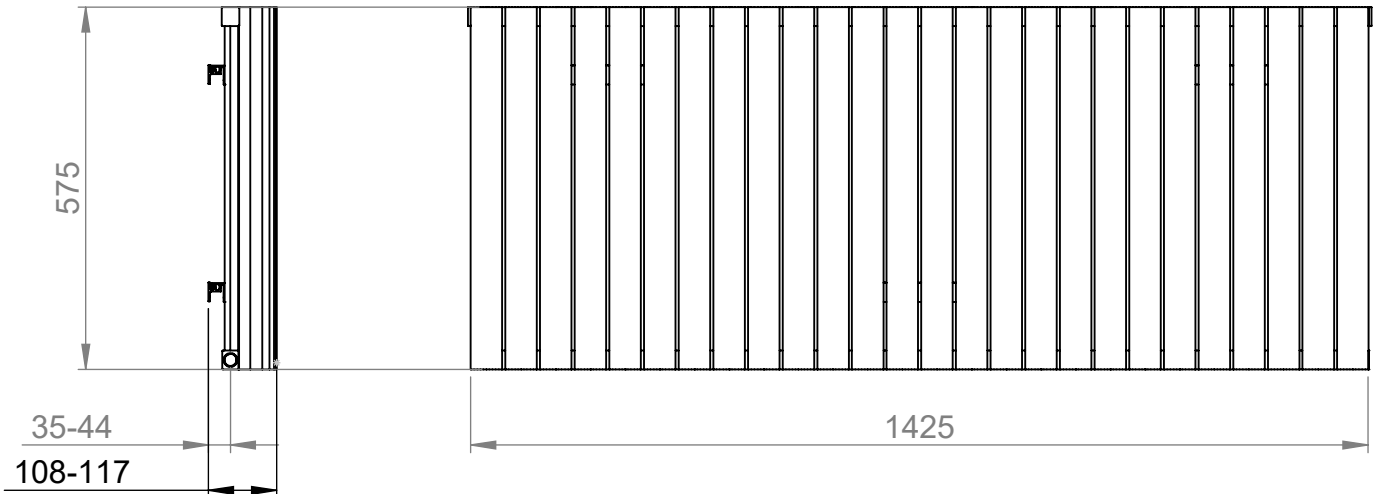

# AU001

Tube  $\phi$ : -

Electrical element: - W

Weight: 18.75kg

Output @50°C $\Delta$ T: 1976W  
6742 BTUs

Height: 575mm

Width: 1425mm

Depth: 108-117mm

Face-to-face connections: 1425mm

All dimensions in millimetres

Manufactured from Aluminium

Revision: 001

Approved by:

Drawn on: 1/2024

www.vogueuk.co.uk  
01902 387000  
sales@vogueuk.co.uk

www.vogueuk.eu  
01902 387035  
exportsales@vogueuk.co.uk

Scale 1:20