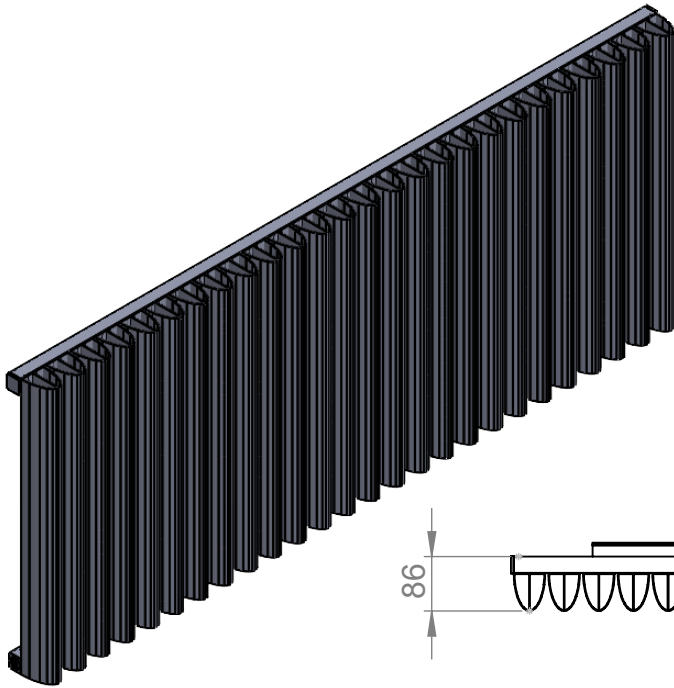

# AU001

Tube  $\phi$ : -

Electrical element: - W

Weight: 18.75kg

Output @50°C $\Delta$ T: 1976W  
6742 BTUs

Height: 575mm

Width: 1425mm

Depth: 108-117mm

Face-to-face connections: 1425mm

All dimensions in millimetres

Manufactured from Aluminium

Revision: 001

Approved by:

Drawn on: 1/2024

www.vogueuk.co.uk  
01902 387000  
sales@vogueuk.co.uk

www.vogueuk.eu  
01902 387035  
exportsales@vogueuk.co.uk

Scale 1:20