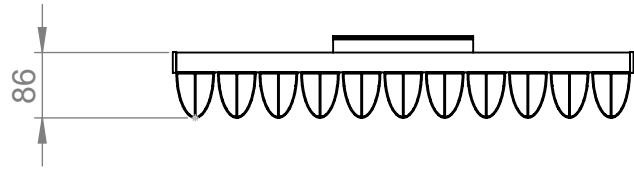

# AU001

Tube  $\phi$ : -

Electrical element: - W

Weight: 7.93kg

Output @50°C $\Delta$ T: 836W  
2852 BTUs

Height: 575mm

Width: 600mm

Depth: 108-117mm

Face-to-face connections: 600mm

All dimensions in millimetres

Manufactured from Aluminium

Revision: 001

Approved by:

Drawn on: 1/2024

[www.vogueuk.co.uk](http://www.vogueuk.co.uk)  
01902 387000  
[sales@vogueuk.co.uk](mailto:sales@vogueuk.co.uk)

Vogue UK Ltd. reserve the right to alter specifications without prior notice.  
ALL MEASUREMENTS ARE NOMINAL DIMENSIONS ONLY, AND ARE NOT BINDING.

Scale 1:10