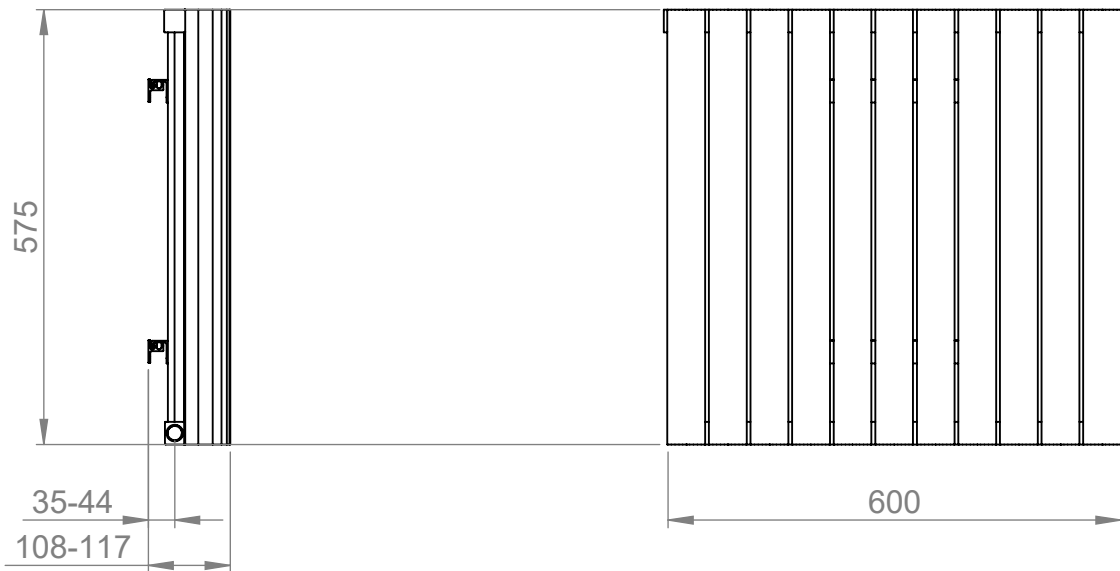

# AU001

Tube  $\phi$ : -

Electrical element: - W

Weight: 7.93kg

Output @50°C $\Delta$ T: 836W  
2852 BTUs

Height: 575mm

Width: 600mm

Depth: 108-117mm

Face-to-face connections: 600mm

All dimensions in millimetres

Manufactured from Aluminium

Revision: 001

Approved by:

Drawn on: 1/2024

[www.vogueuk.co.uk](http://www.vogueuk.co.uk)  
01902 387000  
[sales@vogueuk.co.uk](mailto:sales@vogueuk.co.uk)

Vogue UK Ltd. reserve the right to alter specifications without prior notice.  
ALL MEASUREMENTS ARE NOMINAL DIMENSIONS ONLY, AND ARE NOT BINDING.

Scale 1:10