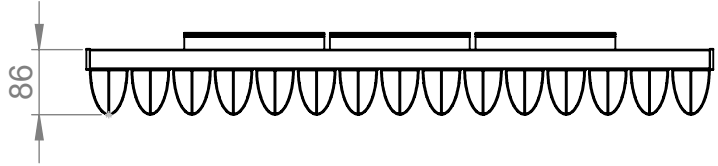

AU001

Tube ϕ : -

Electrical element: - W

Weight: 10.81kg

Output @50°C Δ T: 1140W
3890 BTUs

Height: 575mm

Width: 820mm

Depth: 108-117mm

Face-to-face connections: 820mm

All dimensions in millimetres

Manufactured from Aluminium

Revision: 001

Approved by:

Drawn on: 1/2024

www.vogueuk.co.uk
01902 387000
sales@vogueuk.co.uk

www.vogueuk.eu
01902 387035
exportsales@vogueuk.co.uk

Scale 1:10