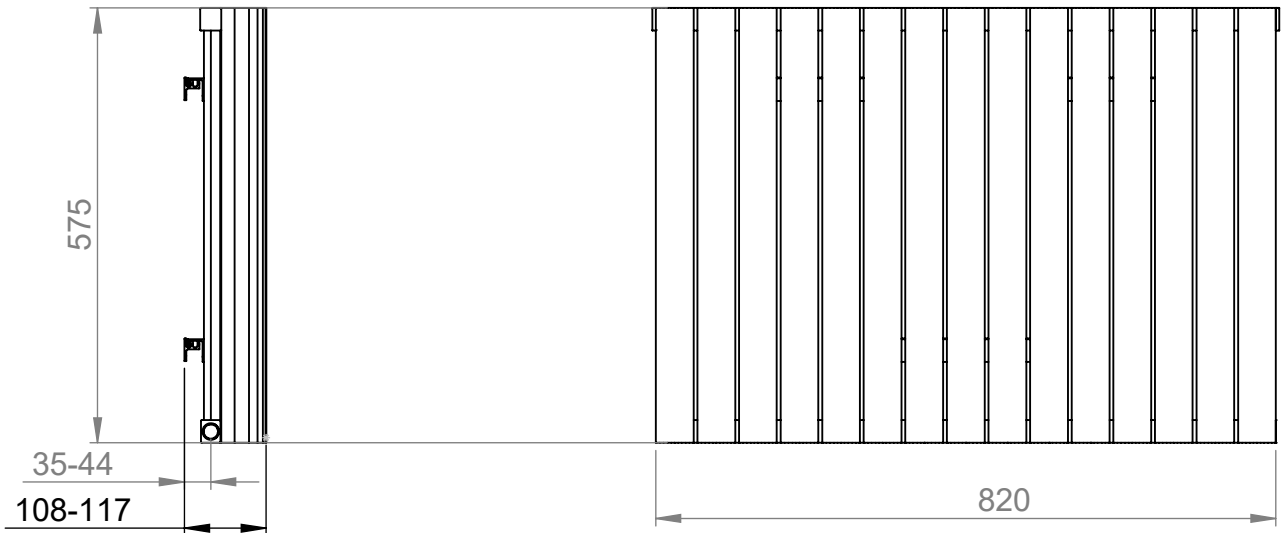

AU001

Tube ϕ : -

Electrical element: - W

Weight: 10.81kg

Output @50°C Δ T: 1140W
3890 BTUs

Height: 575mm

Width: 820mm

Depth: 108-117mm

Face-to-face connections: 820mm

All dimensions in millimetres

Manufactured from Aluminium

Revision: 001

Approved by:

Drawn on: 1/2024

www.vogueuk.co.uk
01902 387000
sales@vogueuk.co.uk

www.vogueuk.eu
01902 387035
exportsales@vogueuk.co.uk

Scale 1:10